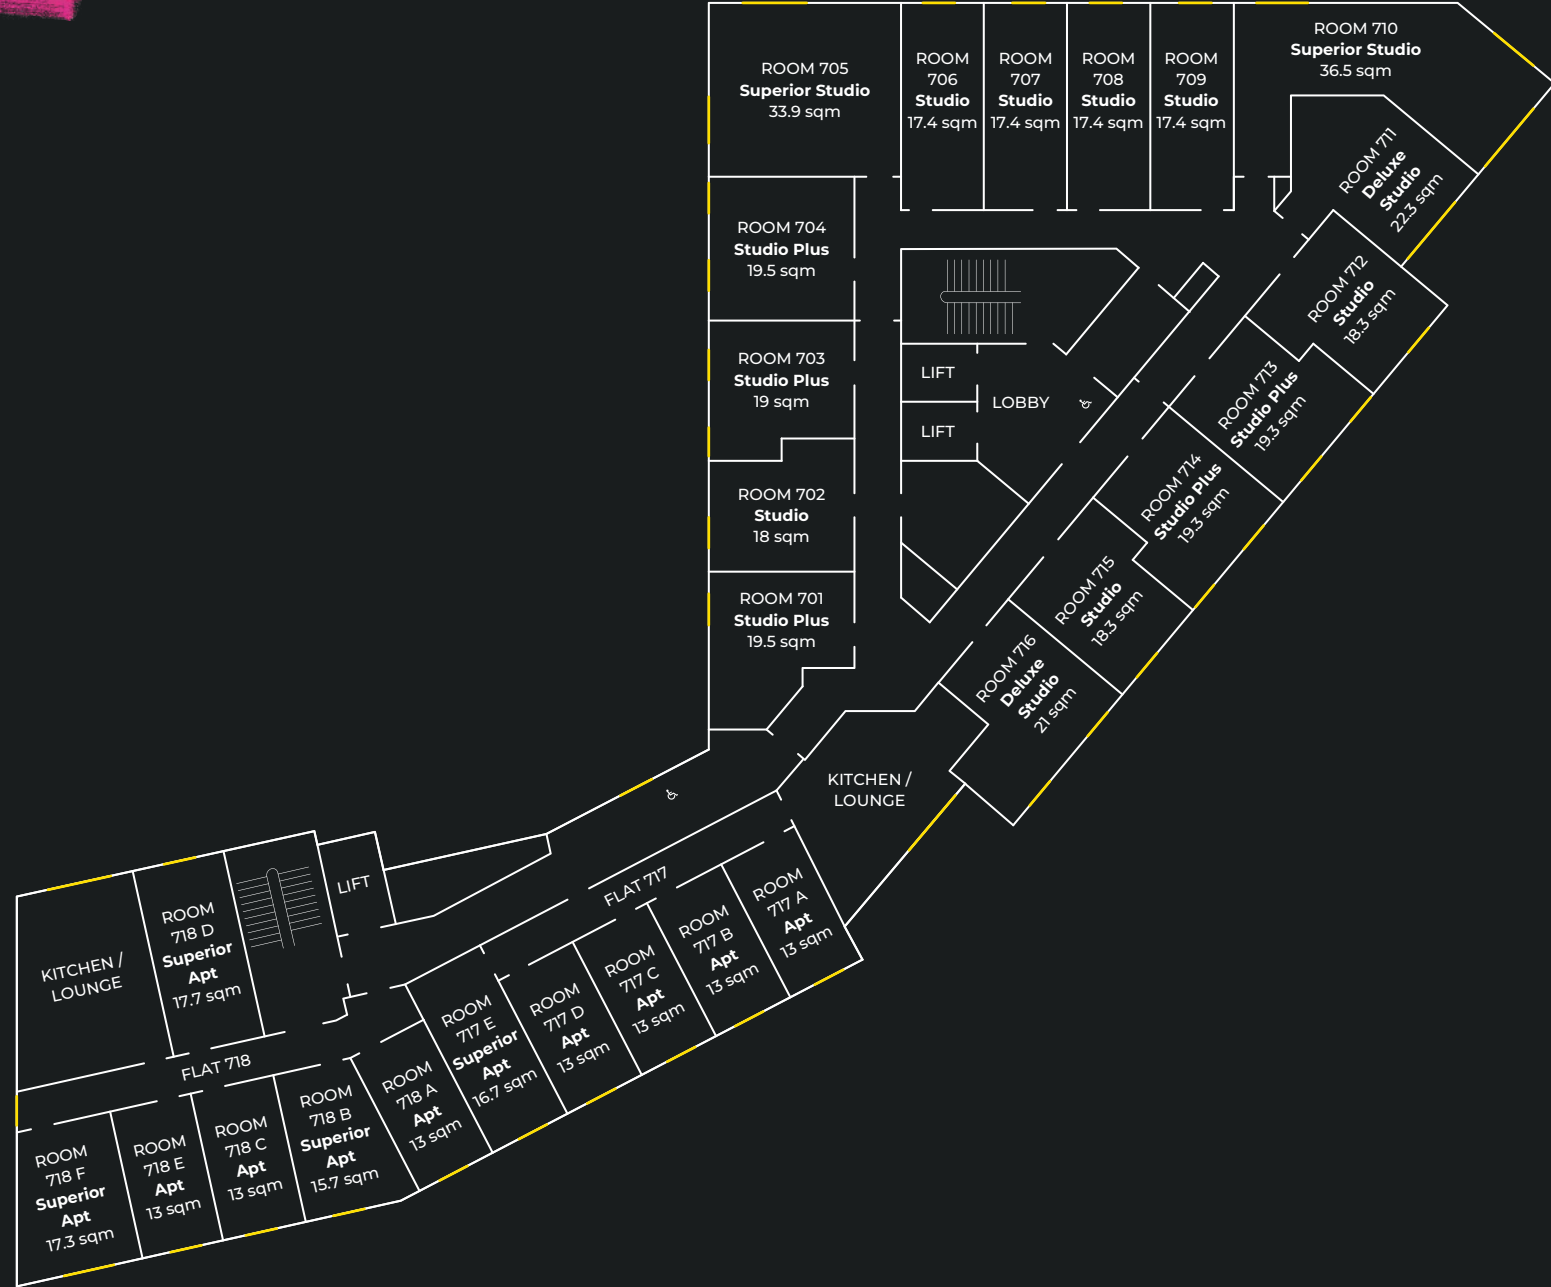

true
STUDENT

FLOOR

PLANS

TRUE SHEFFIELD

TABLE OF CONTENTS

FLOOR PLANS	PAGE	FLOOR PLANS	PAGE	ROOM TYPES	PAGE
Ground Floor	4	Level 13	18	APARTMENTS	
Mezzanine	5	Level 14	19	Apartment	33
Level 1	6	Level 15	20	Superior Apartment	34
Level 2	7	Level 16	21		
Level 3	8	Level 17	22	STUDIOS	
Level 4	9	Level 18	23	Studio	36
Level 5	10	Level 19	24	Studio Plus	37
Level 6	11	Level 20	25	Superior Studio	38
Level 7	12	Level 21	26	Deluxe Studio	39
Level 8	13	Level 22	27	Accessible Studio	40
Level 9	14	Level 23	28	Sky Studio	41
Level 10	15	Level 24	29	Sky Studio Plus	42
Level 11	16	Level 25	30	Sky Superior Studio	43
Level 12	17	Level 26	31	Sky Deluxe Studio	44

FLOOR PLANS

GROUND FLOOR

MEZZANINE

LEVEL 1

LEVEL 2

LEVEL 3

LEVEL 4

LEVEL 5

LEVEL 6

LEVEL 7

LEVEL 8

LEVEL 9

LEVEL 10

LEVEL 11

LEVEL 12

LEVEL 13

LEVEL 14

LEVEL 15

LEVEL 16

LEVEL 17

LEVEL 18

LEVEL 19

LEVEL 20

LEVEL 21