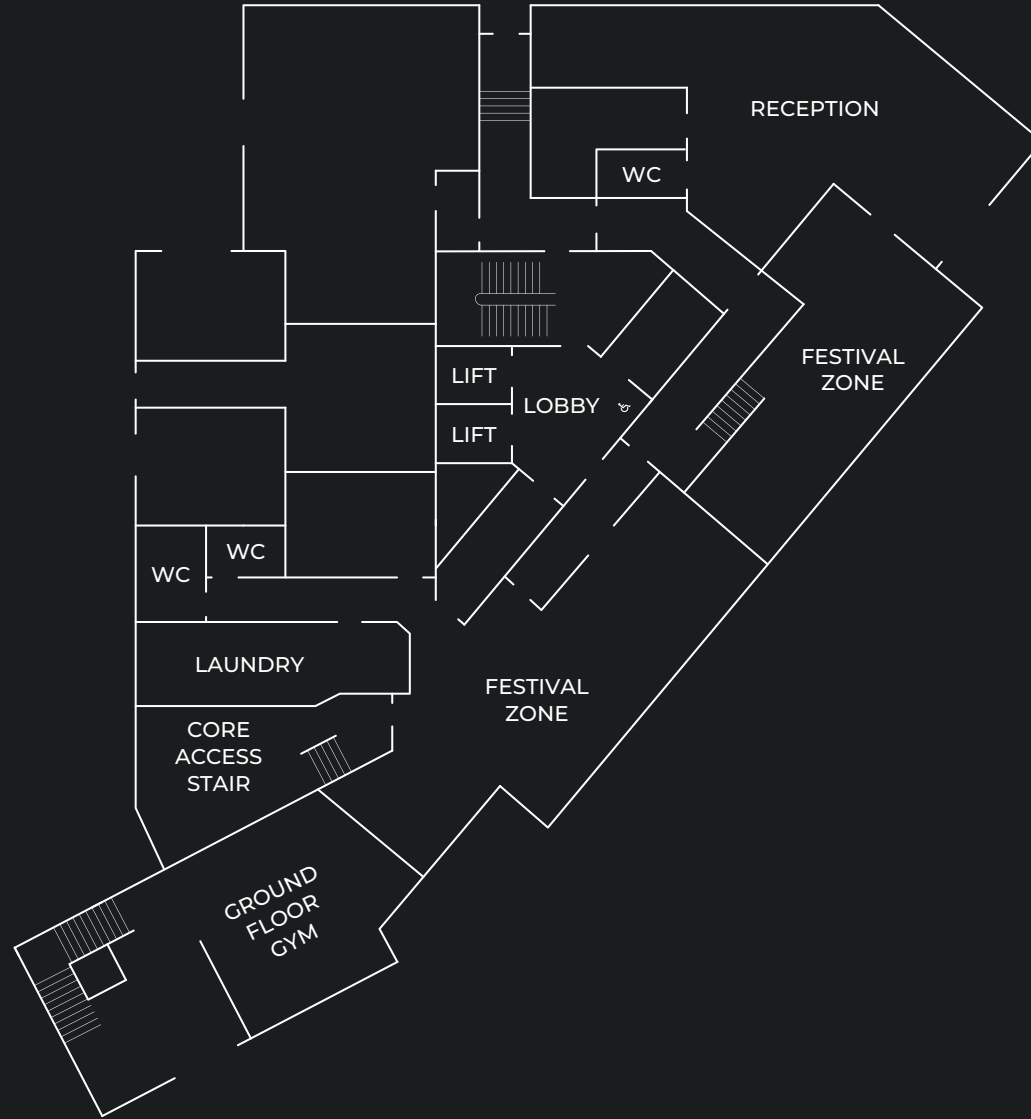

true
STUDENT

FLOOR

PLANS

TRUE SHEFFIELD

TABLE OF CONTENTS

FLOOR PLANS	PAGE	FLOOR PLANS	PAGE	ROOM TYPES	PAGE
Ground Floor	4	Level 13	18	APARTMENTS	
Mezzanine	5	Level 14	19	Apartment	33
Level 1	6	Level 15	20	Superior Apartment	34
Level 2	7	Level 16	21		
Level 3	8	Level 17	22	STUDIOS	
Level 4	9	Level 18	23	Studio	36
Level 5	10	Level 19	24	Studio Plus	37
Level 6	11	Level 20	25	Superior Studio	38
Level 7	12	Level 21	26	Deluxe Studio	39
Level 8	13	Level 22	27	Accessible Studio	40
Level 9	14	Level 23	28	Sky Studio	41
Level 10	15	Level 24	29	Sky Studio Plus	42
Level 11	16	Level 25	30	Sky Superior Studio	43
Level 12	17	Level 26	31	Sky Deluxe Studio	44

FLOOR PLANS

GROUND FLOOR

MEZZANINE

LEVEL 1

LEVEL 2

LEVEL 3

LEVEL 4

LEVEL 5

LEVEL 6

LEVEL 7

LEVEL 8

LEVEL 9

LEVEL 10

LEVEL 11

LEVEL 12

LEVEL 13

LEVEL 14

LEVEL 15

LEVEL 16

LEVEL 17

LEVEL 18

LEVEL 19

LEVEL 20

LEVEL 21