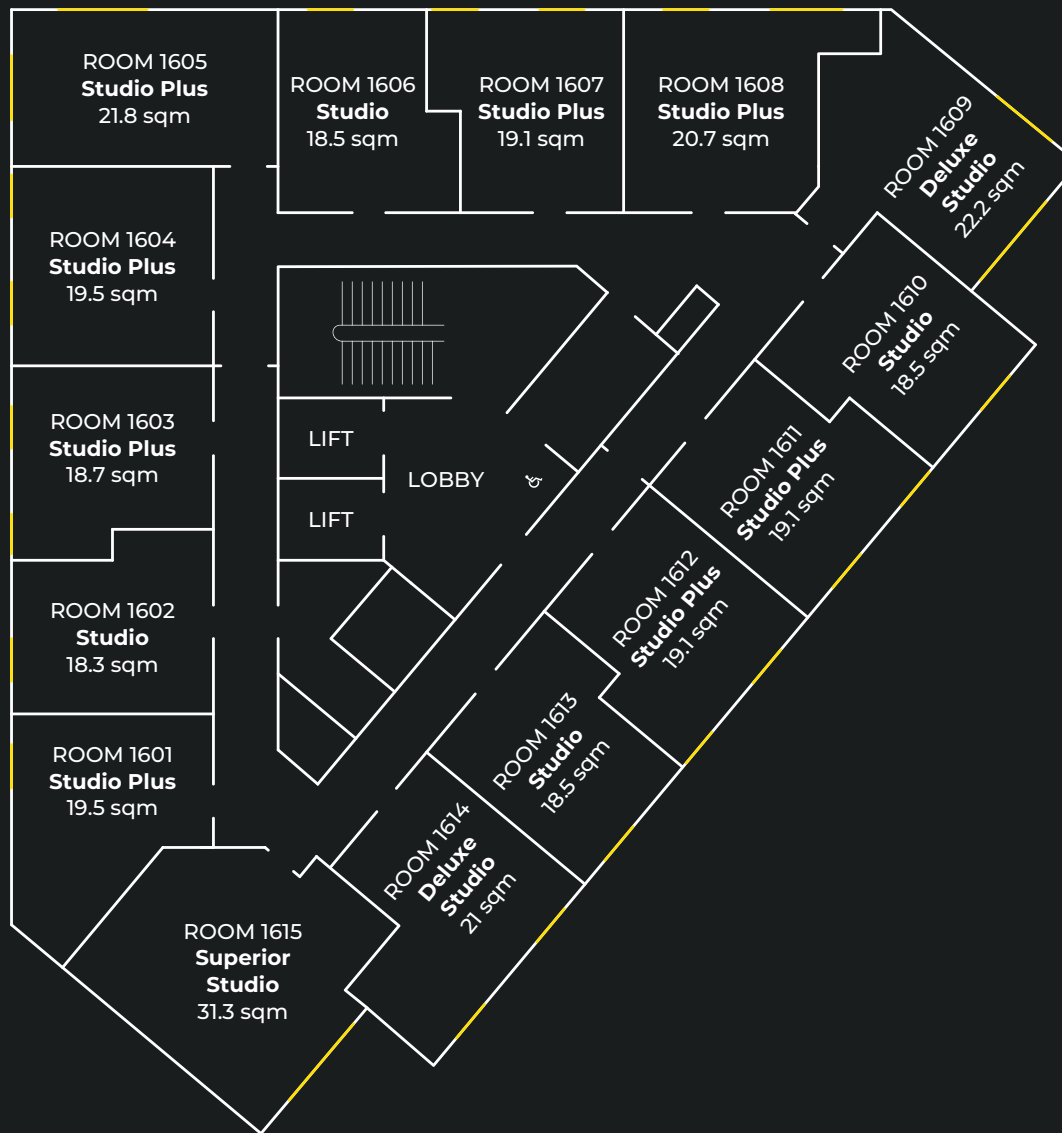

true
STUDENT

FLOOR

PLANS

TRUE SHEFFIELD

TABLE OF CONTENTS

FLOOR PLANS	PAGE	FLOOR PLANS	PAGE	ROOM TYPES	PAGE
Ground Floor	4	Level 13	18	APARTMENTS	
Mezzanine	5	Level 14	19	Apartment	33
Level 1	6	Level 15	20	Superior Apartment	34
Level 2	7	Level 16	21		
Level 3	8	Level 17	22	STUDIOS	
Level 4	9	Level 18	23	Studio	36
Level 5	10	Level 19	24	Studio Plus	37
Level 6	11	Level 20	25	Superior Studio	38
Level 7	12	Level 21	26	Deluxe Studio	39
Level 8	13	Level 22	27	Accessible Studio	40
Level 9	14	Level 23	28	Sky Studio	41
Level 10	15	Level 24	29	Sky Studio Plus	42
Level 11	16	Level 25	30	Sky Superior Studio	43
Level 12	17	Level 26	31	Sky Deluxe Studio	44

FLOOR PLANS

GROUND FLOOR

MEZZANINE

LEVEL 1

LEVEL 2

LEVEL 3

LEVEL 4

LEVEL 5

LEVEL 6

LEVEL 7

LEVEL 8

LEVEL 9

LEVEL 10

LEVEL 11

LEVEL 12

LEVEL 13

LEVEL 14

LEVEL 15

LEVEL 16

LEVEL 17

LEVEL 18

LEVEL 19

LEVEL 20

LEVEL 21