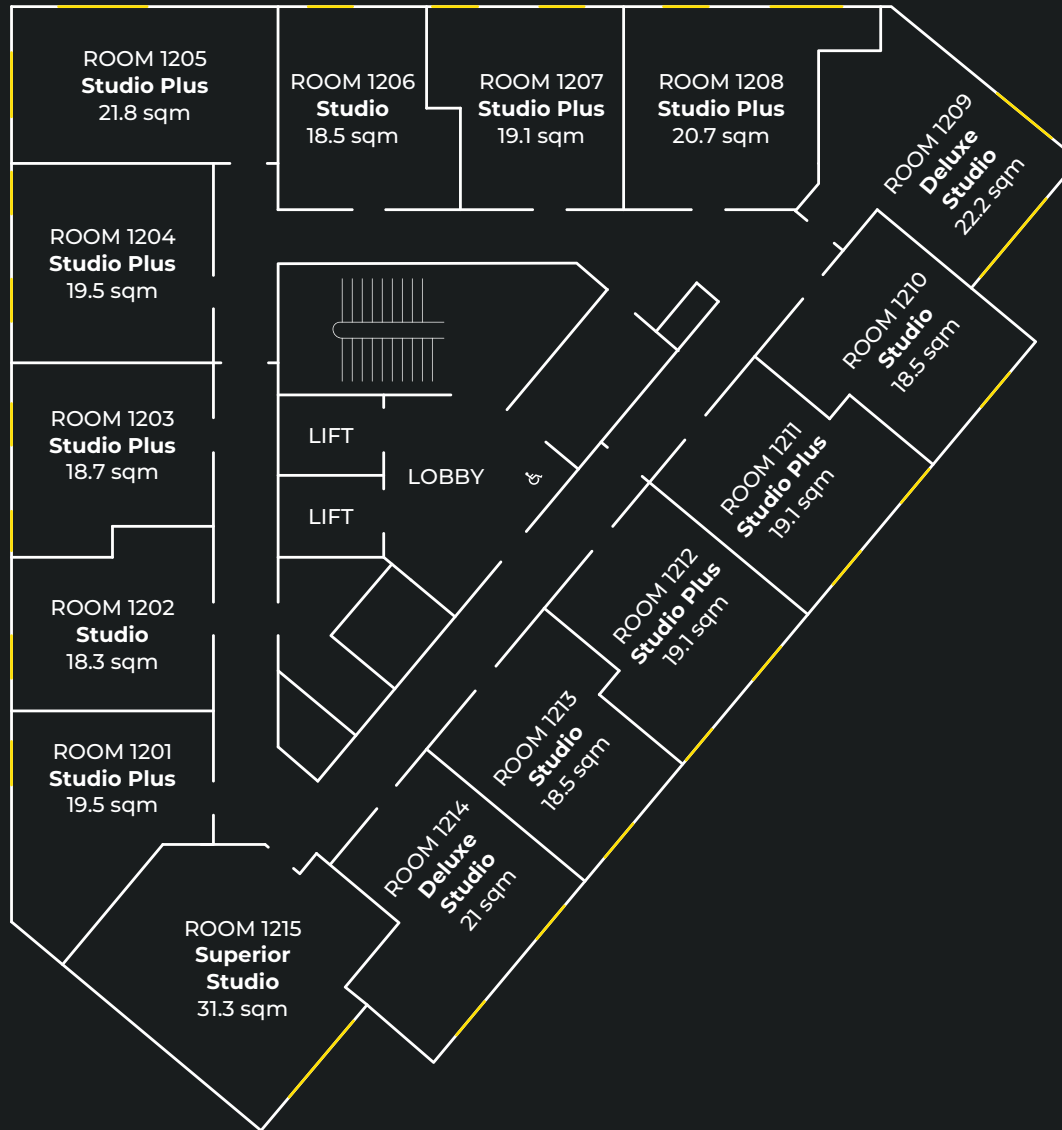

true
STUDENT

FLOOR

PLANS

TRUE SHEFFIELD

TABLE OF CONTENTS

FLOOR PLANS	PAGE	FLOOR PLANS	PAGE	ROOM TYPES	PAGE
Ground Floor	4	Level 13	18	APARTMENTS	
Mezzanine	5	Level 14	19	Apartment	33
Level 1	6	Level 15	20	Superior Apartment	34
Level 2	7	Level 16	21		
Level 3	8	Level 17	22	STUDIOS	
Level 4	9	Level 18	23	Studio	36
Level 5	10	Level 19	24	Studio Plus	37
Level 6	11	Level 20	25	Superior Studio	38
Level 7	12	Level 21	26	Deluxe Studio	39
Level 8	13	Level 22	27	Accessible Studio	40
Level 9	14	Level 23	28	Sky Studio	41
Level 10	15	Level 24	29	Sky Studio Plus	42
Level 11	16	Level 25	30	Sky Superior Studio	43
Level 12	17	Level 26	31	Sky Deluxe Studio	44

FLOOR PLANS

GROUND FLOOR

MEZZANINE

LEVEL 1

LEVEL 2

LEVEL 3

LEVEL 4

LEVEL 5

LEVEL 6

LEVEL 7

LEVEL 8

LEVEL 9

LEVEL 10

LEVEL 11

LEVEL 12

LEVEL 13

LEVEL 14

LEVEL 15

LEVEL 16

LEVEL 17

LEVEL 18

LEVEL 19

LEVEL 20

LEVEL 21