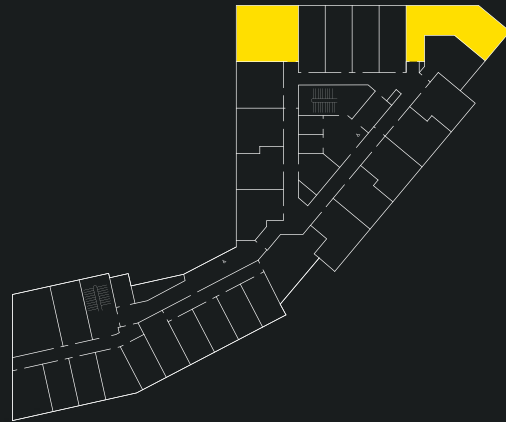

LEVEL 6 - 9

LEVEL 10

LEVEL 11 - 20