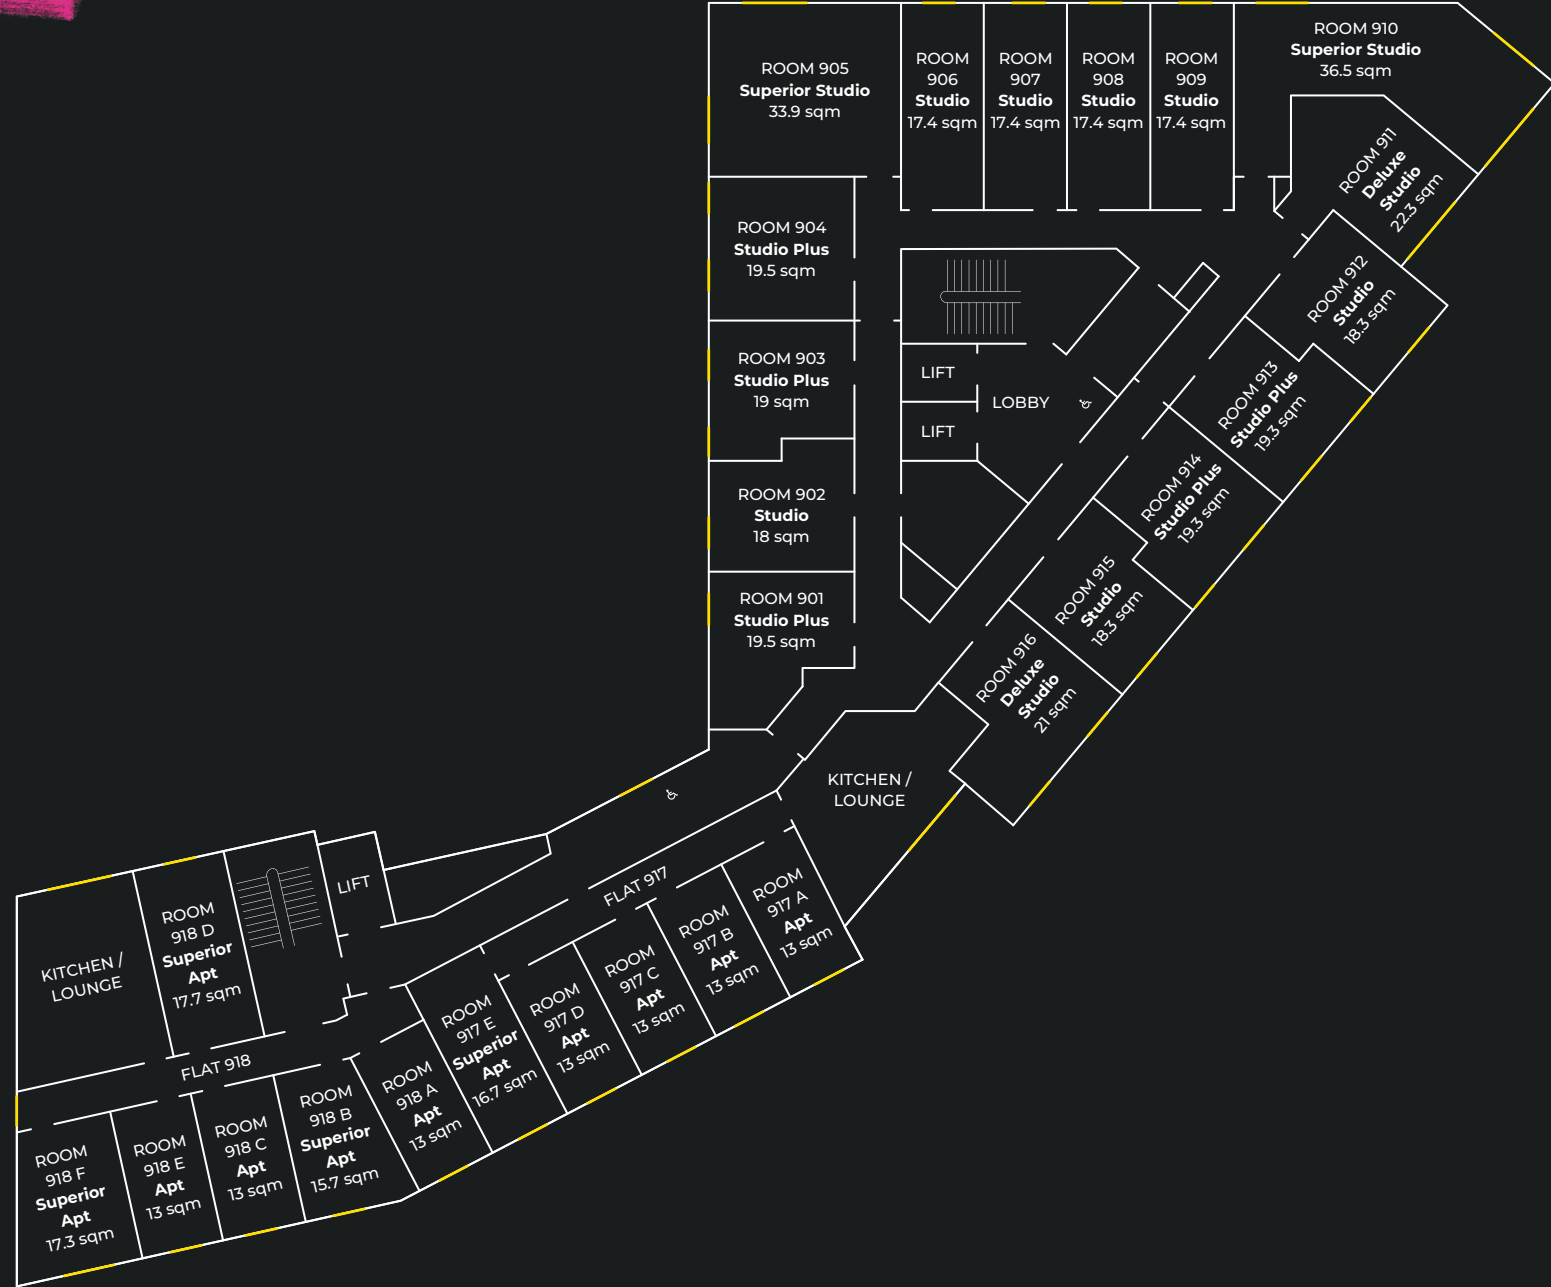

FLOOR PLANS

GROUND FLOOR

MEZZANINE

LEVEL 1

LEVEL 2

LEVEL 3

LEVEL 4

LEVEL 5

LEVEL 6

LEVEL 7

LEVEL 8

LEVEL 9

LEVEL 10

LEVEL 11

LEVEL 12

LEVEL 13

LEVEL 14

LEVEL 15

LEVEL 16

LEVEL 17

LEVEL 18

LEVEL 19

LEVEL 20

LEVEL 21

LEVEL 10

LEVEL 11 - 20

true
STUDIO PLUS

Studio size
18.7 - 21.8m²

LEVEL 1 - 9

LEVEL 10

LEVEL 11 - 20

**true
SUPERIOR
STUDIO**