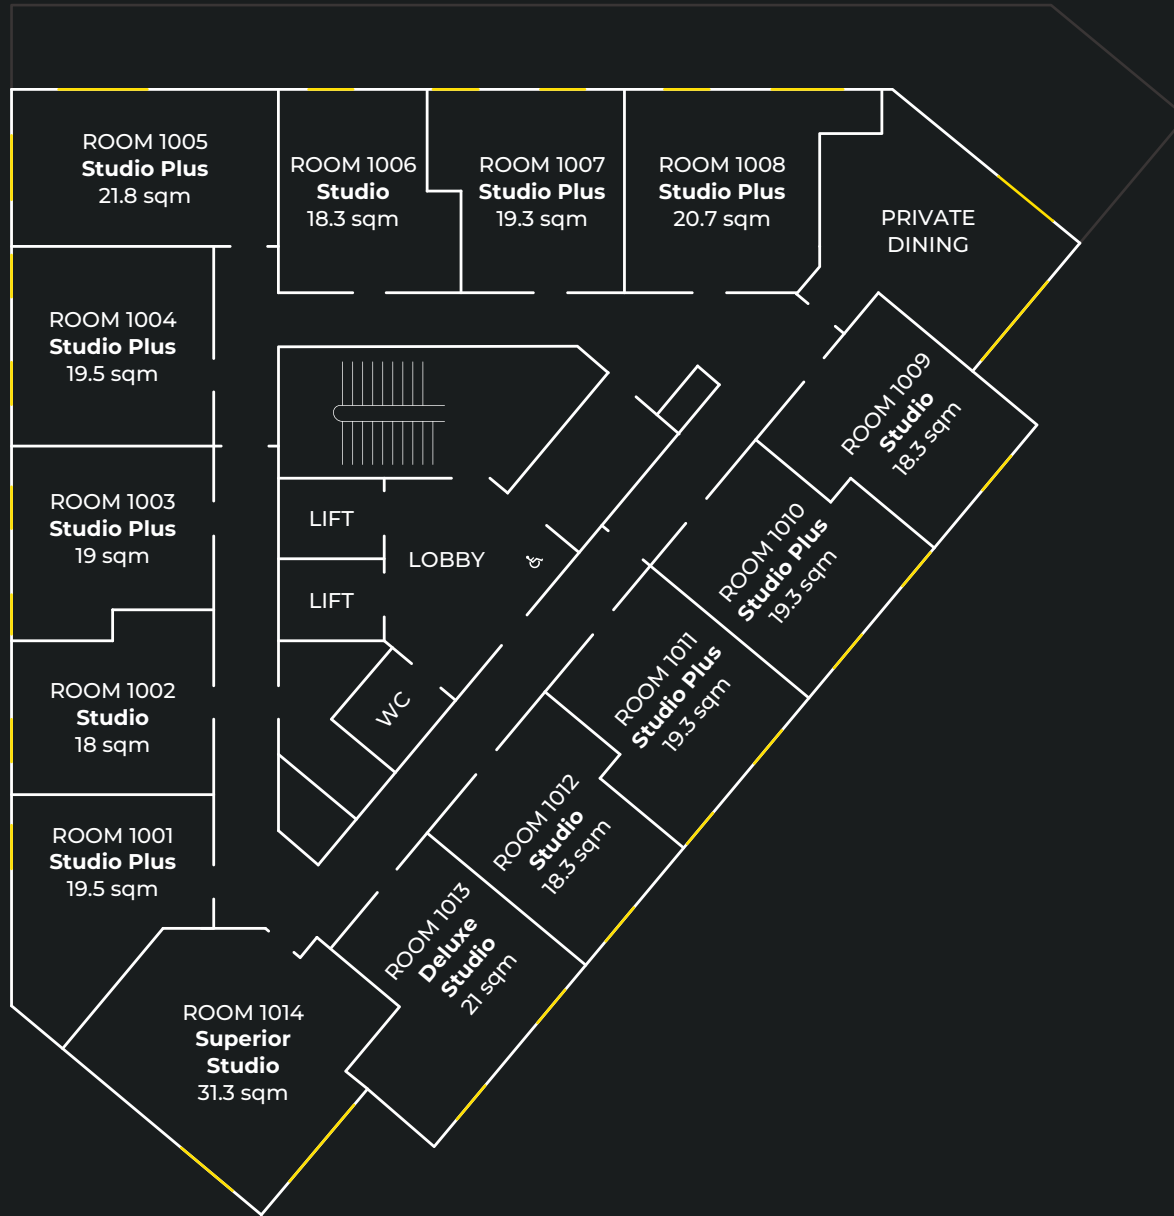

FLOOR PLANS

GROUND FLOOR

MEZZANINE

LEVEL 1

LEVEL 2

LEVEL 3

LEVEL 4

LEVEL 5

LEVEL 6

LEVEL 7

LEVEL 8

LEVEL 9

LEVEL 10

LEVEL 11

LEVEL 12

LEVEL 13

LEVEL 14

LEVEL 15

LEVEL 16

LEVEL 17

LEVEL 18

LEVEL 19

LEVEL 20

LEVEL 21

LEVEL 10

LEVEL 11 - 20

true
STUDIO PLUS

Studio size
18.7 - 21.8m²

LEVEL 1 - 9

LEVEL 10

LEVEL 11 - 20

**true
SUPERIOR
STUDIO**