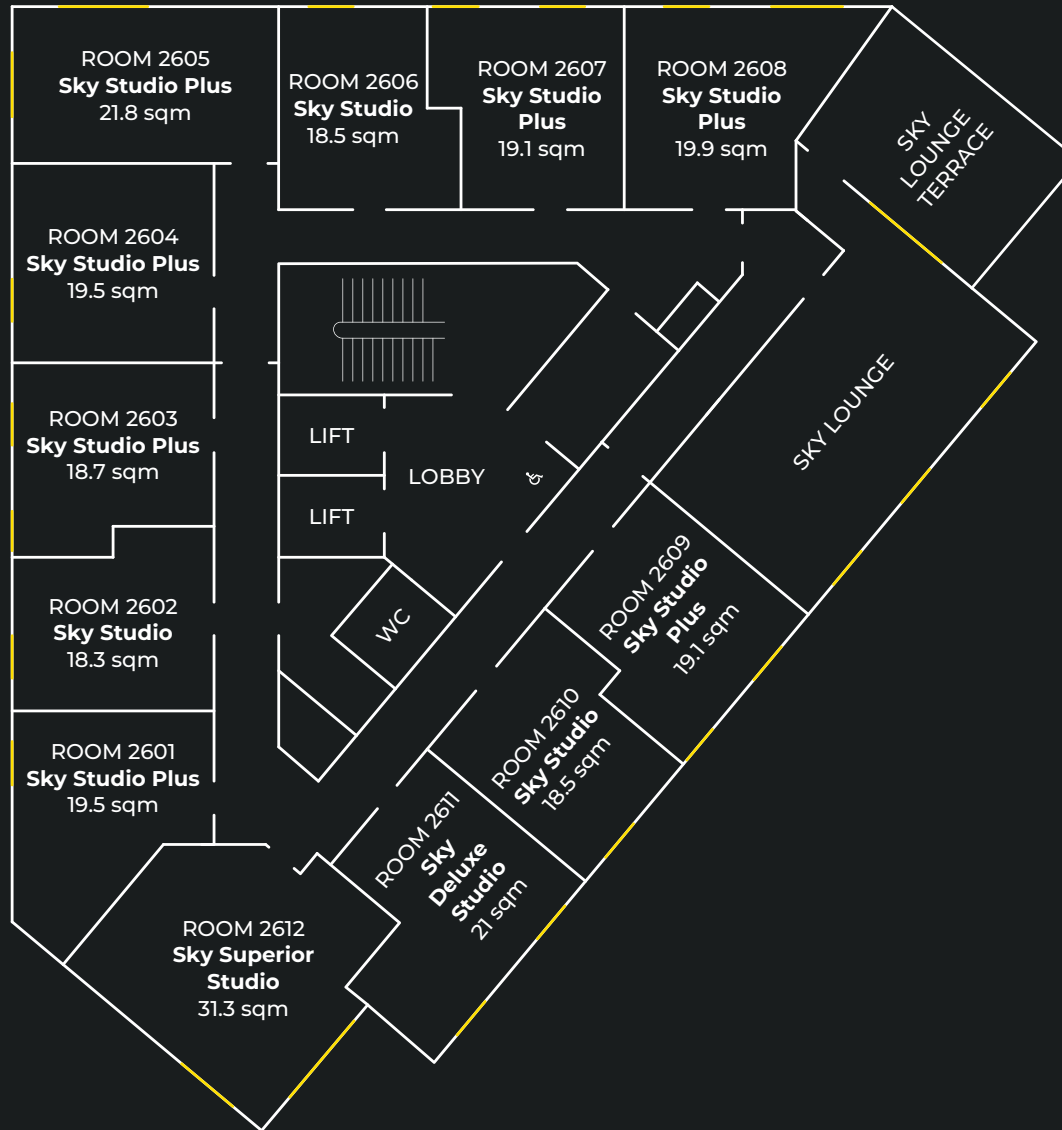

FLOOR PLANS

GROUND FLOOR

MEZZANINE

LEVEL 1

LEVEL 2

LEVEL 3

LEVEL 4

LEVEL 5

LEVEL 22

LEVEL 23

LEVEL 24

LEVEL 25

LEVEL 26

APARTMENTS

true
APARTMENT

Apartment size
13m²

LEVEL 1 - 9

**true
SUPERIOR
APARTMENT**

**Apartment size
15.7 - 17.7m²**

LEVEL 1 - 9

STUDIOS

true
STUDIO

Studio size
17.4 - 19.3m²

LEVEL 1 - 9

LEVEL 10

LEVEL 11 - 20

true
STUDIO PLUS

Studio size
18.7 - 21.8m²

LEVEL 1 - 9

LEVEL 10

LEVEL 11 - 20

**true
SUPERIOR
STUDIO**