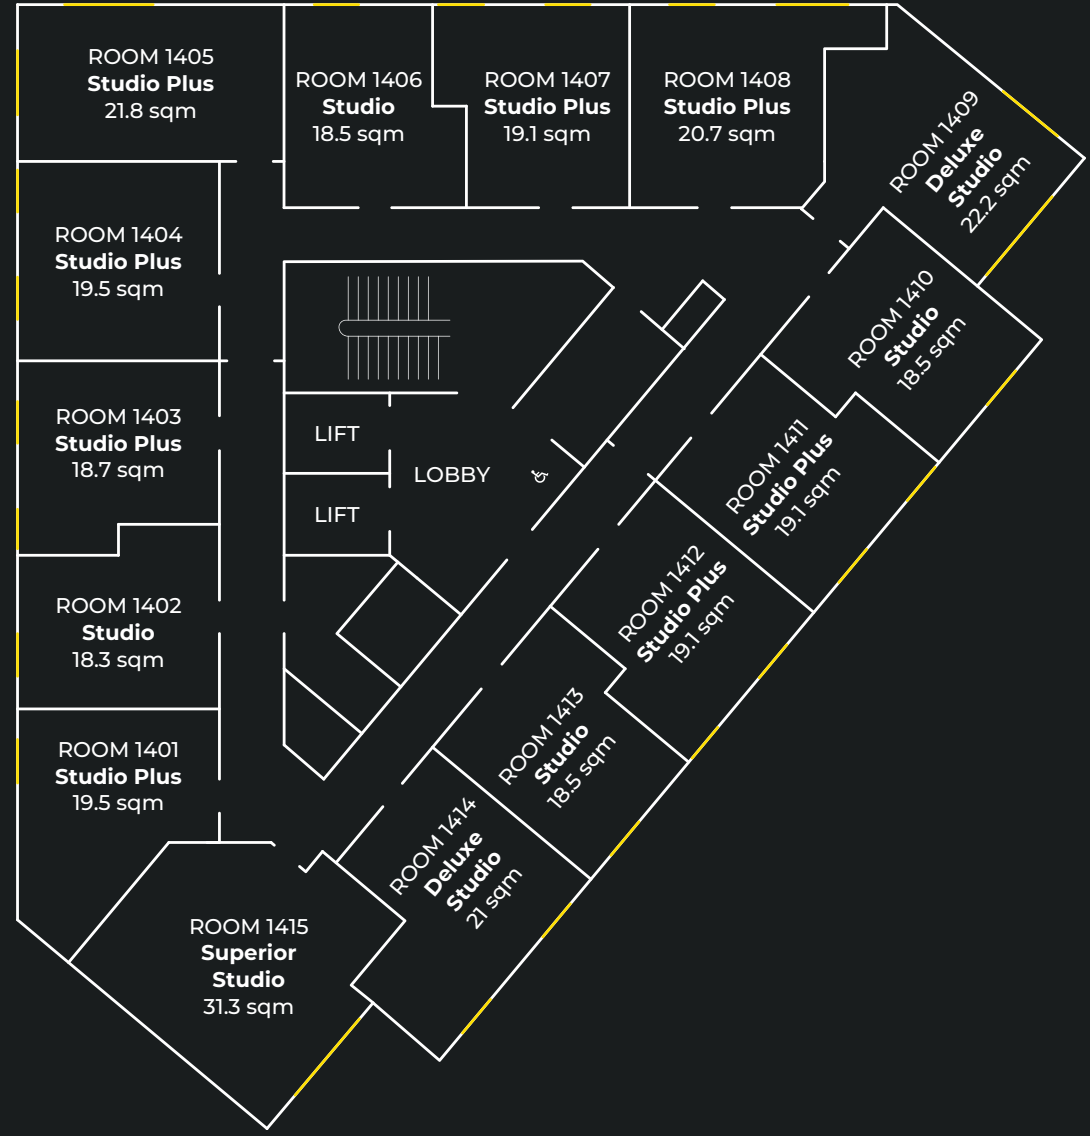

true
STUDENT

FLOOR

PLANS

TRUE SHEFFIELD

TABLE OF CONTENTS

FLOOR PLANS	PAGE	FLOOR PLANS	PAGE	ROOM TYPES	PAGE
Ground Floor	4	Level 13	18	APARTMENTS	
Mezzanine	5	Level 14	19	Apartment	33
Level 1	6	Level 15	20	Superior Apartment	34
Level 2	7	Level 16	21		
Level 3	8	Level 17	22	STUDIOS	
Level 4	9	Level 18	23	Studio	36
Level 5	10	Level 19	24	Studio Plus	37
Level 6	11	Level 20	25	Superior Studio	38
Level 7	12	Level 21	26	Deluxe Studio	39
Level 8	13	Level 22	27	Accessible Studio	40
Level 9	14	Level 23	28	Sky Studio	41
Level 10	15	Level 24	29	Sky Studio Plus	42
Level 11	16	Level 25	30	Sky Superior Studio	43
Level 12	17	Level 26	31	Sky Deluxe Studio	44

FLOOR PLANS

GROUND FLOOR

MEZZANINE

LEVEL 1

LEVEL 2

LEVEL 3

LEVEL 4

LEVEL 5

LEVEL 6

LEVEL 7

LEVEL 8

LEVEL 9

LEVEL 10

LEVEL 11

LEVEL 12

LEVEL 13

LEVEL 14

LEVEL 15

LEVEL 16

LEVEL 17

LEVEL 18

LEVEL 19

LEVEL 20

LEVEL 21