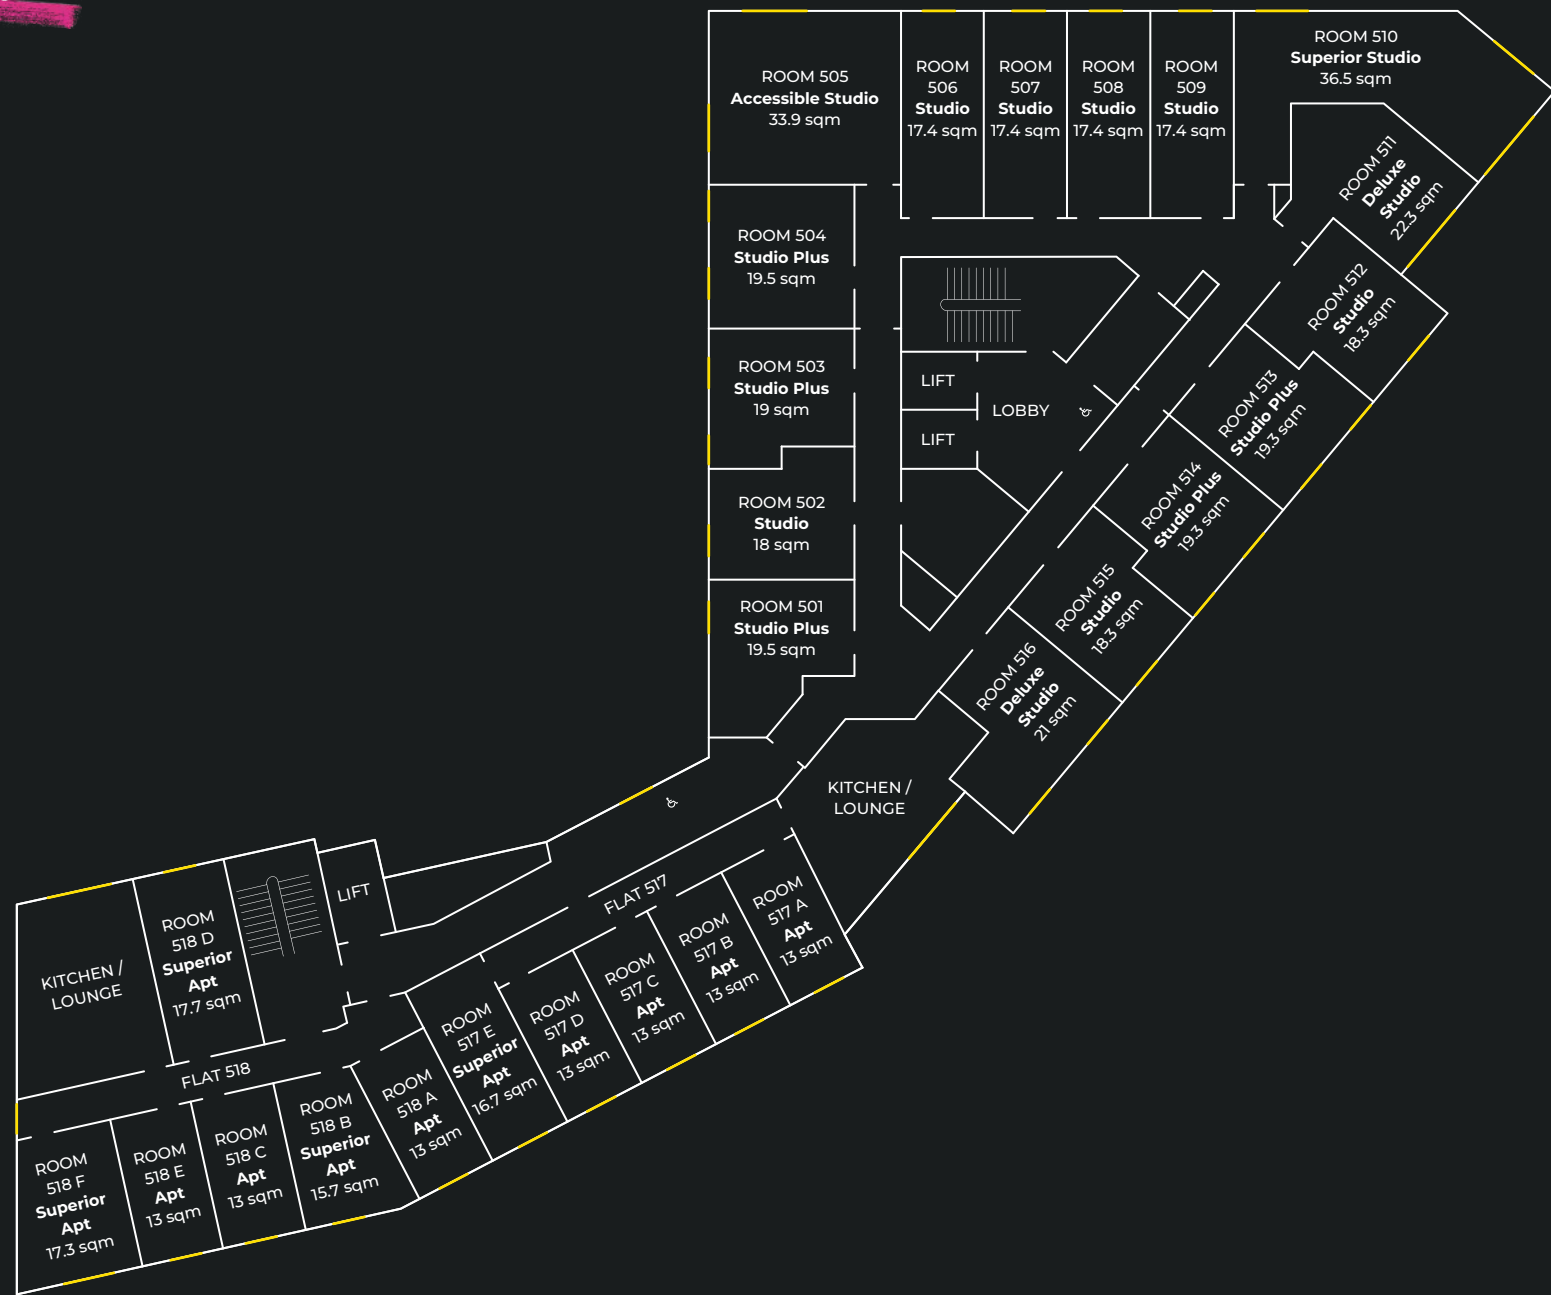

true
STUDENT

FLOOR

PLANS

TRUE SHEFFIELD

TABLE OF CONTENTS

FLOOR PLANS	PAGE	FLOOR PLANS	PAGE	ROOM TYPES	PAGE
Ground Floor	4	Level 13	18	APARTMENTS	
Mezzanine	5	Level 14	19	Apartment	33
Level 1	6	Level 15	20	Superior Apartment	34
Level 2	7	Level 16	21		
Level 3	8	Level 17	22	STUDIOS	
Level 4	9	Level 18	23	Studio	36
Level 5	10	Level 19	24	Studio Plus	37
Level 6	11	Level 20	25	Superior Studio	38
Level 7	12	Level 21	26	Deluxe Studio	39
Level 8	13	Level 22	27	Accessible Studio	40
Level 9	14	Level 23	28	Sky Studio	41
Level 10	15	Level 24	29	Sky Studio Plus	42
Level 11	16	Level 25	30	Sky Superior Studio	43
Level 12	17	Level 26	31	Sky Deluxe Studio	44

FLOOR PLANS

GROUND FLOOR

MEZZANINE

LEVEL 1

LEVEL 2

LEVEL 3

LEVEL 4

LEVEL 5

LEVEL 6

LEVEL 7

LEVEL 8

LEVEL 9

LEVEL 10

LEVEL 11

LEVEL 12

LEVEL 13

LEVEL 14

LEVEL 15

LEVEL 16

LEVEL 17

LEVEL 18

LEVEL 19

LEVEL 20

LEVEL 21