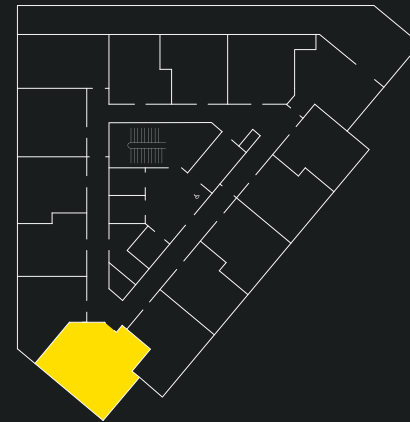

FLOOR PLANS

GROUND FLOOR

MEZZANINE

LEVEL 1

LEVEL 2

LEVEL 3

LEVEL 4

LEVEL 5

LEVEL 10

LEVEL 11 - 20

true
STUDIO PLUS

Studio size
18.7 - 21.8m²

LEVEL 1 - 9

LEVEL 10

LEVEL 11 - 20

**true
SUPERIOR
STUDIO**

**Studio size
31.3 - 36.5m²**

LEVEL 1 - 5

LEVEL 6 - 9

LEVEL 10

LEVEL 11 - 20

**true
DELUXE
STUDIO**

**Studio size
21 - 22.3m²**

LEVEL 1 - 9

LEVEL 10

LEVEL 11 - 20

true
ACCESSIBLE
STUDIO

Studio size
33.9m²

LEVEL 1 - 5

true
SKY STUDIO

Studio size
18.3 - 18.5m²

LEVEL 21 - 25