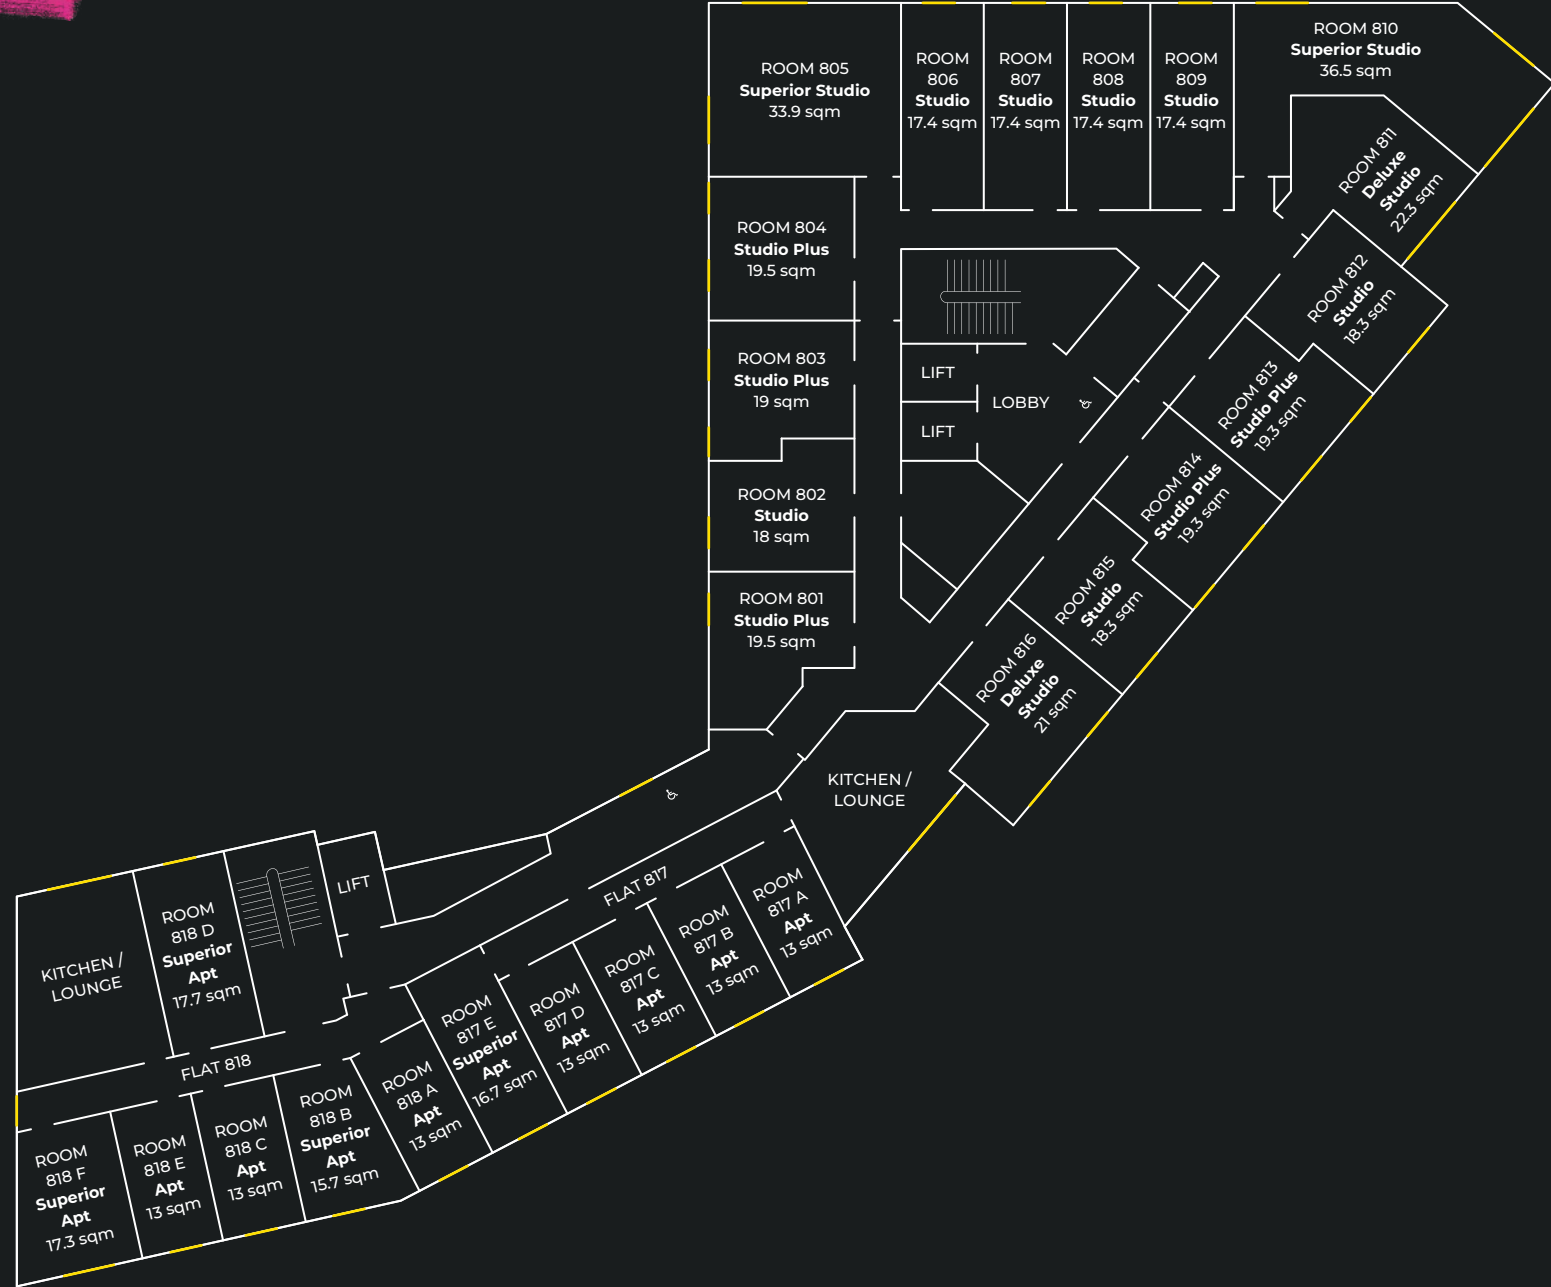

true
STUDENT

FLOOR

PLANS

TRUE SHEFFIELD

TABLE OF CONTENTS

FLOOR PLANS	PAGE	FLOOR PLANS	PAGE	ROOM TYPES	PAGE
Ground Floor	4	Level 13	18	APARTMENTS	
Mezzanine	5	Level 14	19	Apartment	33
Level 1	6	Level 15	20	Superior Apartment	34
Level 2	7	Level 16	21		
Level 3	8	Level 17	22	STUDIOS	
Level 4	9	Level 18	23	Studio	36
Level 5	10	Level 19	24	Studio Plus	37
Level 6	11	Level 20	25	Superior Studio	38
Level 7	12	Level 21	26	Deluxe Studio	39
Level 8	13	Level 22	27	Accessible Studio	40
Level 9	14	Level 23	28	Sky Studio	41
Level 10	15	Level 24	29	Sky Studio Plus	42
Level 11	16	Level 25	30	Sky Superior Studio	43
Level 12	17	Level 26	31	Sky Deluxe Studio	44

FLOOR PLANS

GROUND FLOOR

MEZZANINE

LEVEL 1

LEVEL 2

LEVEL 3

LEVEL 4

LEVEL 5

LEVEL 6

LEVEL 7

LEVEL 8

LEVEL 9

LEVEL 10

LEVEL 11

LEVEL 12

LEVEL 13

LEVEL 14

LEVEL 15

LEVEL 16

LEVEL 17

LEVEL 18

LEVEL 19

LEVEL 20

LEVEL 21