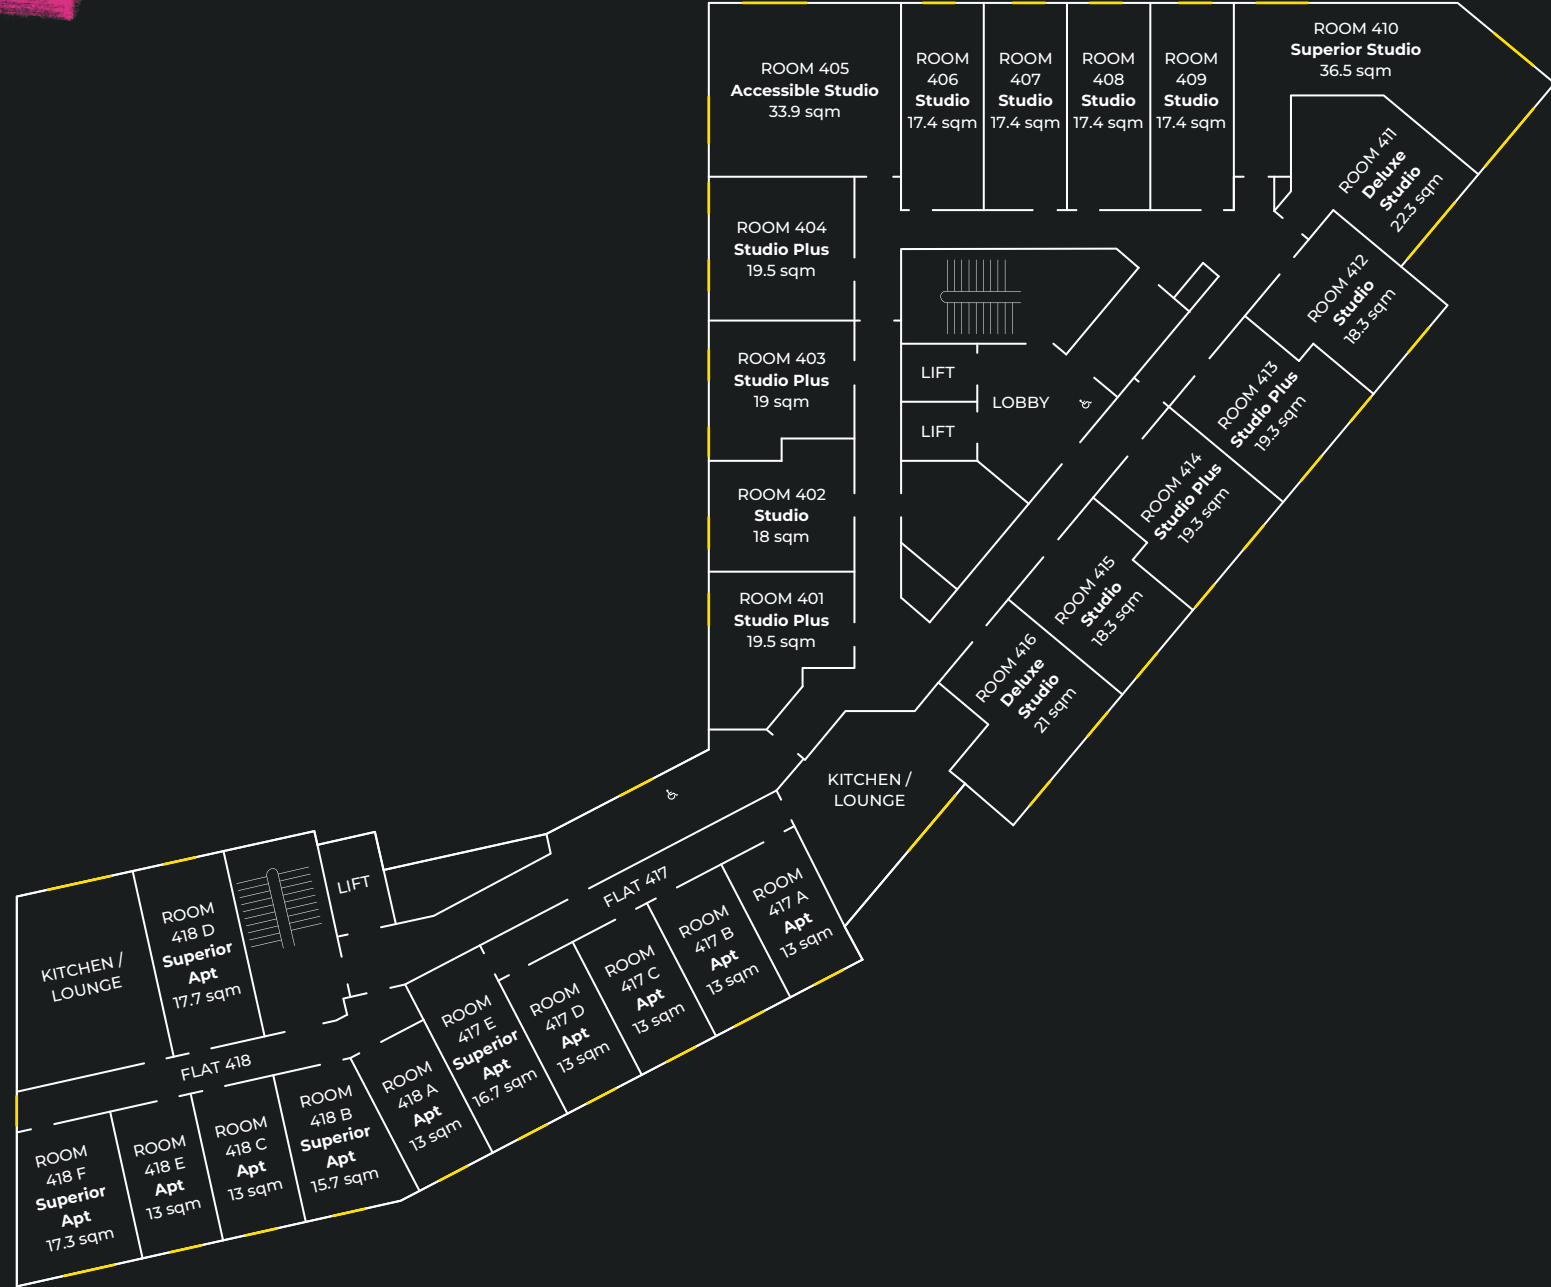

true
STUDENT

FLOOR

PLANS

TRUE SHEFFIELD

TABLE OF CONTENTS

FLOOR PLANS	PAGE	FLOOR PLANS	PAGE	ROOM TYPES	PAGE
Ground Floor	4	Level 13	18	APARTMENTS	
Mezzanine	5	Level 14	19	Apartment	33
Level 1	6	Level 15	20	Superior Apartment	34
Level 2	7	Level 16	21		
Level 3	8	Level 17	22	STUDIOS	
Level 4	9	Level 18	23	Studio	36
Level 5	10	Level 19	24	Studio Plus	37
Level 6	11	Level 20	25	Superior Studio	38
Level 7	12	Level 21	26	Deluxe Studio	39
Level 8	13	Level 22	27	Accessible Studio	40
Level 9	14	Level 23	28	Sky Studio	41
Level 10	15	Level 24	29	Sky Studio Plus	42
Level 11	16	Level 25	30	Sky Superior Studio	43
Level 12	17	Level 26	31	Sky Deluxe Studio	44

FLOOR PLANS

GROUND FLOOR

MEZZANINE

LEVEL 1

LEVEL 2

LEVEL 3

LEVEL 4

LEVEL 5

LEVEL 6

LEVEL 7

LEVEL 8

LEVEL 9

LEVEL 10

LEVEL 11

LEVEL 12

LEVEL 13

LEVEL 14

LEVEL 15

LEVEL 16

LEVEL 17

LEVEL 18

LEVEL 19

LEVEL 20

LEVEL 21