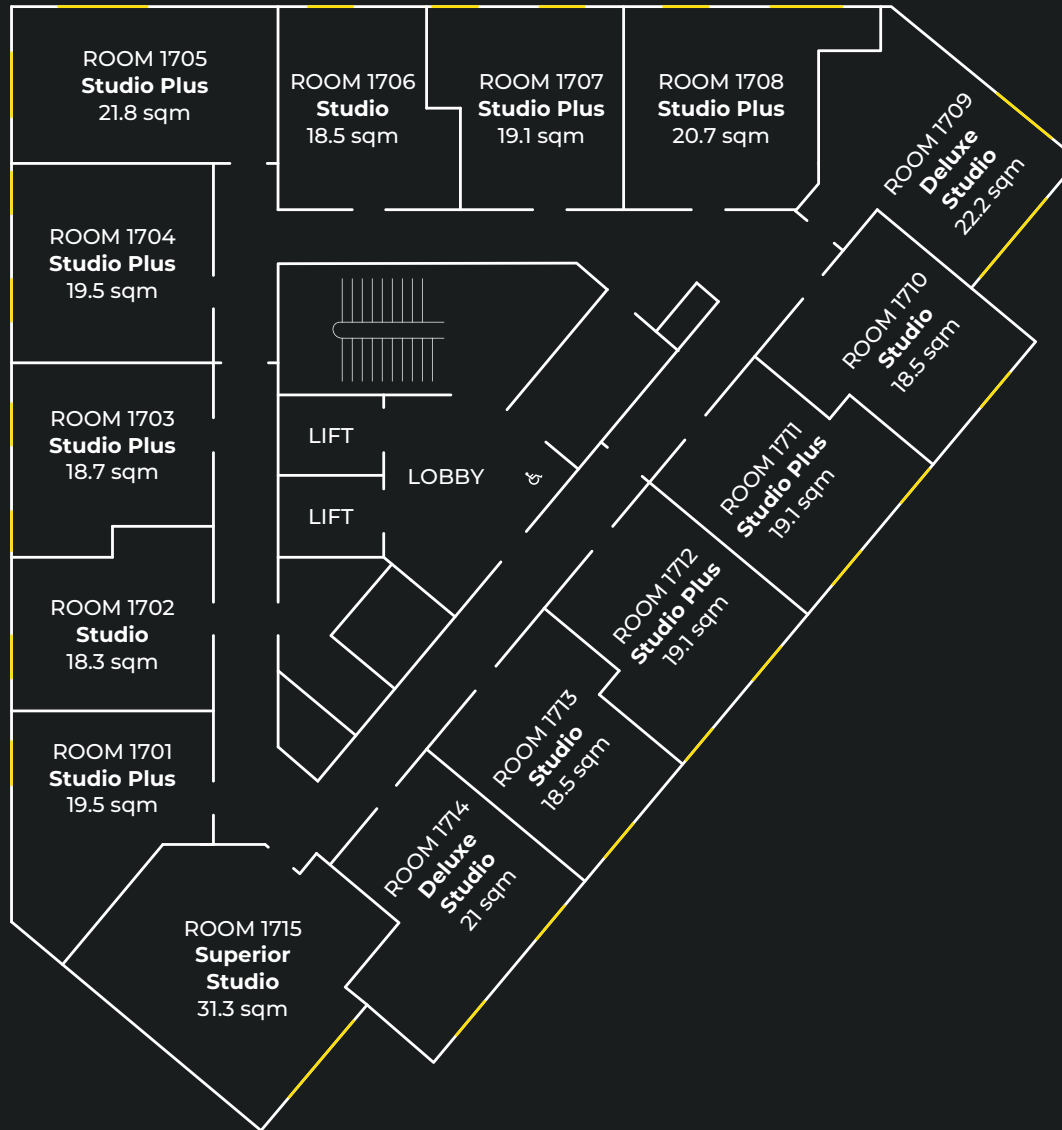

FLOOR PLANS

GROUND FLOOR

MEZZANINE

LEVEL 1

LEVEL 2

LEVEL 3

LEVEL 4

LEVEL 5

LEVEL 14

LEVEL 15

LEVEL 16

LEVEL 17

LEVEL 18

LEVEL 19

LEVEL 20

LEVEL 21

LEVEL 22

LEVEL 23

LEVEL 24

LEVEL 25

LEVEL 26

APARTMENTS

true
APARTMENT

Apartment size
13m²

LEVEL 10

LEVEL 11 - 20

true
STUDIO PLUS

Studio size
18.7 - 21.8m²

LEVEL 1 - 9

LEVEL 10

LEVEL 11 - 20

**true
SUPERIOR
STUDIO**