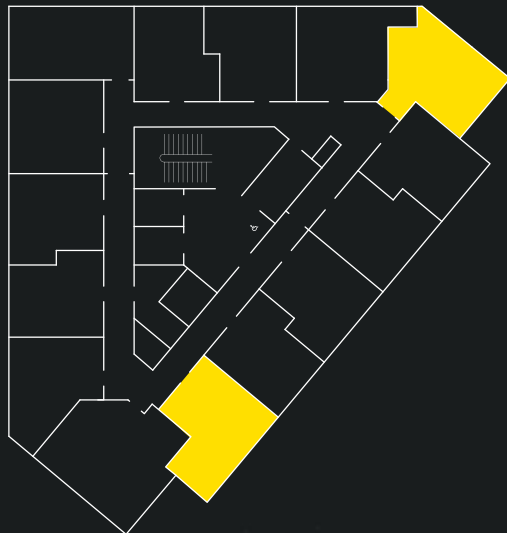

FLOOR PLANS

GROUND FLOOR

MEZZANINE

LEVEL 1

LEVEL 2

LEVEL 3

LEVEL 4

LEVEL 5

LEVEL 6

LEVEL 7

LEVEL 8

LEVEL 9

LEVEL 10

LEVEL 11

LEVEL 12

LEVEL 13

LEVEL 26

**true
SKY STUDIO
PLUS**

**Studio size
18.7 - 22.2m²**

LEVEL 21 - 25

LEVEL 26

true
SKY SUPERIOR
STUDIO

Studio size
31.3m²

LEVEL 21 - 25

LEVEL 26

true
SKY DELUXE
STUDIO

Studio size
21 - 22.2m²

LEVEL 21 - 25

LEVEL 26