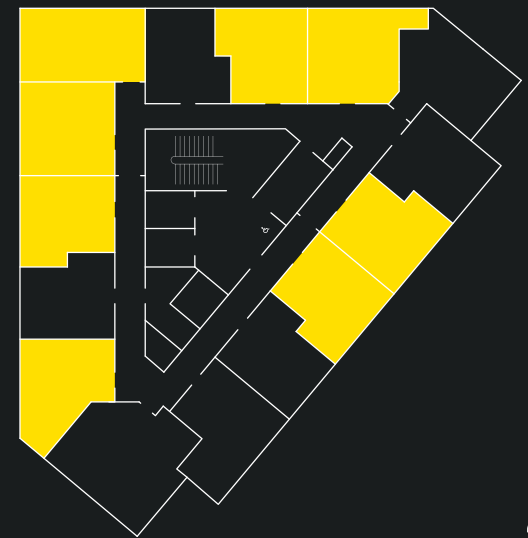

FLOOR PLANS

GROUND FLOOR

MEZZANINE

LEVEL 1

LEVEL 2

LEVEL 3

LEVEL 4

LEVEL 5

LEVEL 10

LEVEL 11 - 20

true
STUDIO PLUS

Studio size
18.7 - 21.8m²

LEVEL 1 - 9

LEVEL 10

LEVEL 11 - 20

**true
SUPERIOR
STUDIO**

**Studio size
31.3 - 36.5m²**

LEVEL 1 - 5

LEVEL 6 - 9

LEVEL 10

LEVEL 11 - 20

**true
DELUXE
STUDIO**

**Studio size
21 - 22.3m²**

LEVEL 1 - 9