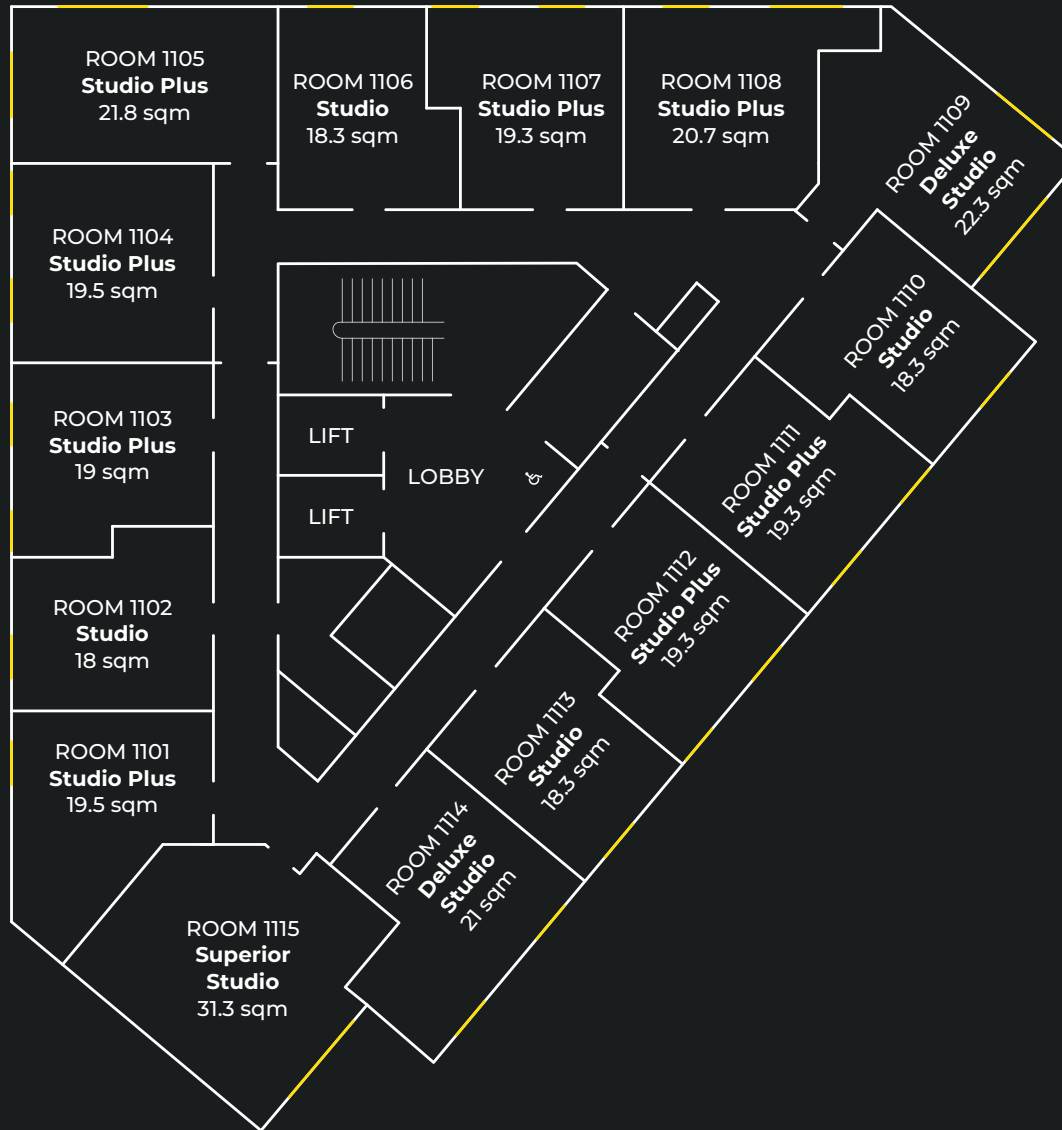

FLOOR PLANS

GROUND FLOOR

MEZZANINE

LEVEL 1

LEVEL 2

LEVEL 3

LEVEL 4

LEVEL 5

LEVEL 6

LEVEL 7

LEVEL 8

LEVEL 9

LEVEL 10

LEVEL 11

LEVEL 12

LEVEL 13

LEVEL 14

LEVEL 15

LEVEL 16

LEVEL 17

LEVEL 18

LEVEL 19

LEVEL 20

LEVEL 21

LEVEL 10

LEVEL 11 - 20

true
STUDIO PLUS

Studio size
18.7 - 21.8m²

LEVEL 1 - 9

LEVEL 10

LEVEL 11 - 20

**true
SUPERIOR
STUDIO**