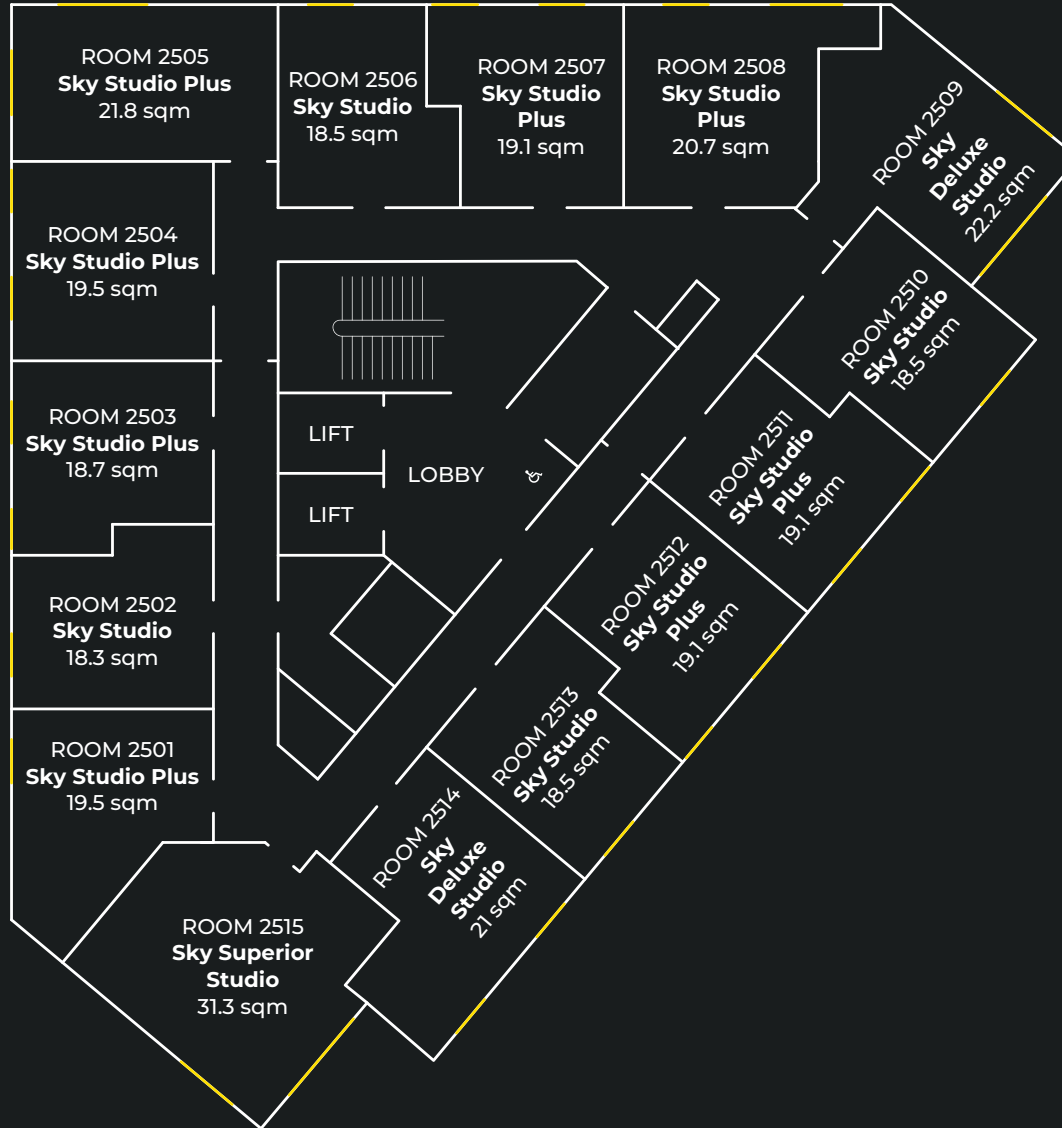

FLOOR PLANS

GROUND FLOOR

MEZZANINE

LEVEL 1

LEVEL 2

LEVEL 3

LEVEL 4

LEVEL 5

LEVEL 22

LEVEL 23

LEVEL 24

LEVEL 25

LEVEL 26

APARTMENTS

true
APARTMENT

Apartment size
13m²

LEVEL 1 - 9

**true
SUPERIOR
APARTMENT**

**Apartment size
15.7 - 17.7m²**

LEVEL 1 - 9

STUDIOS

true
STUDIO

Studio size
17.4 - 19.3m²

LEVEL 1 - 9

LEVEL 10

LEVEL 11 - 20

true
STUDIO PLUS

Studio size
18.7 - 21.8m²

LEVEL 1 - 9

LEVEL 10

LEVEL 11 - 20

**true
SUPERIOR
STUDIO**