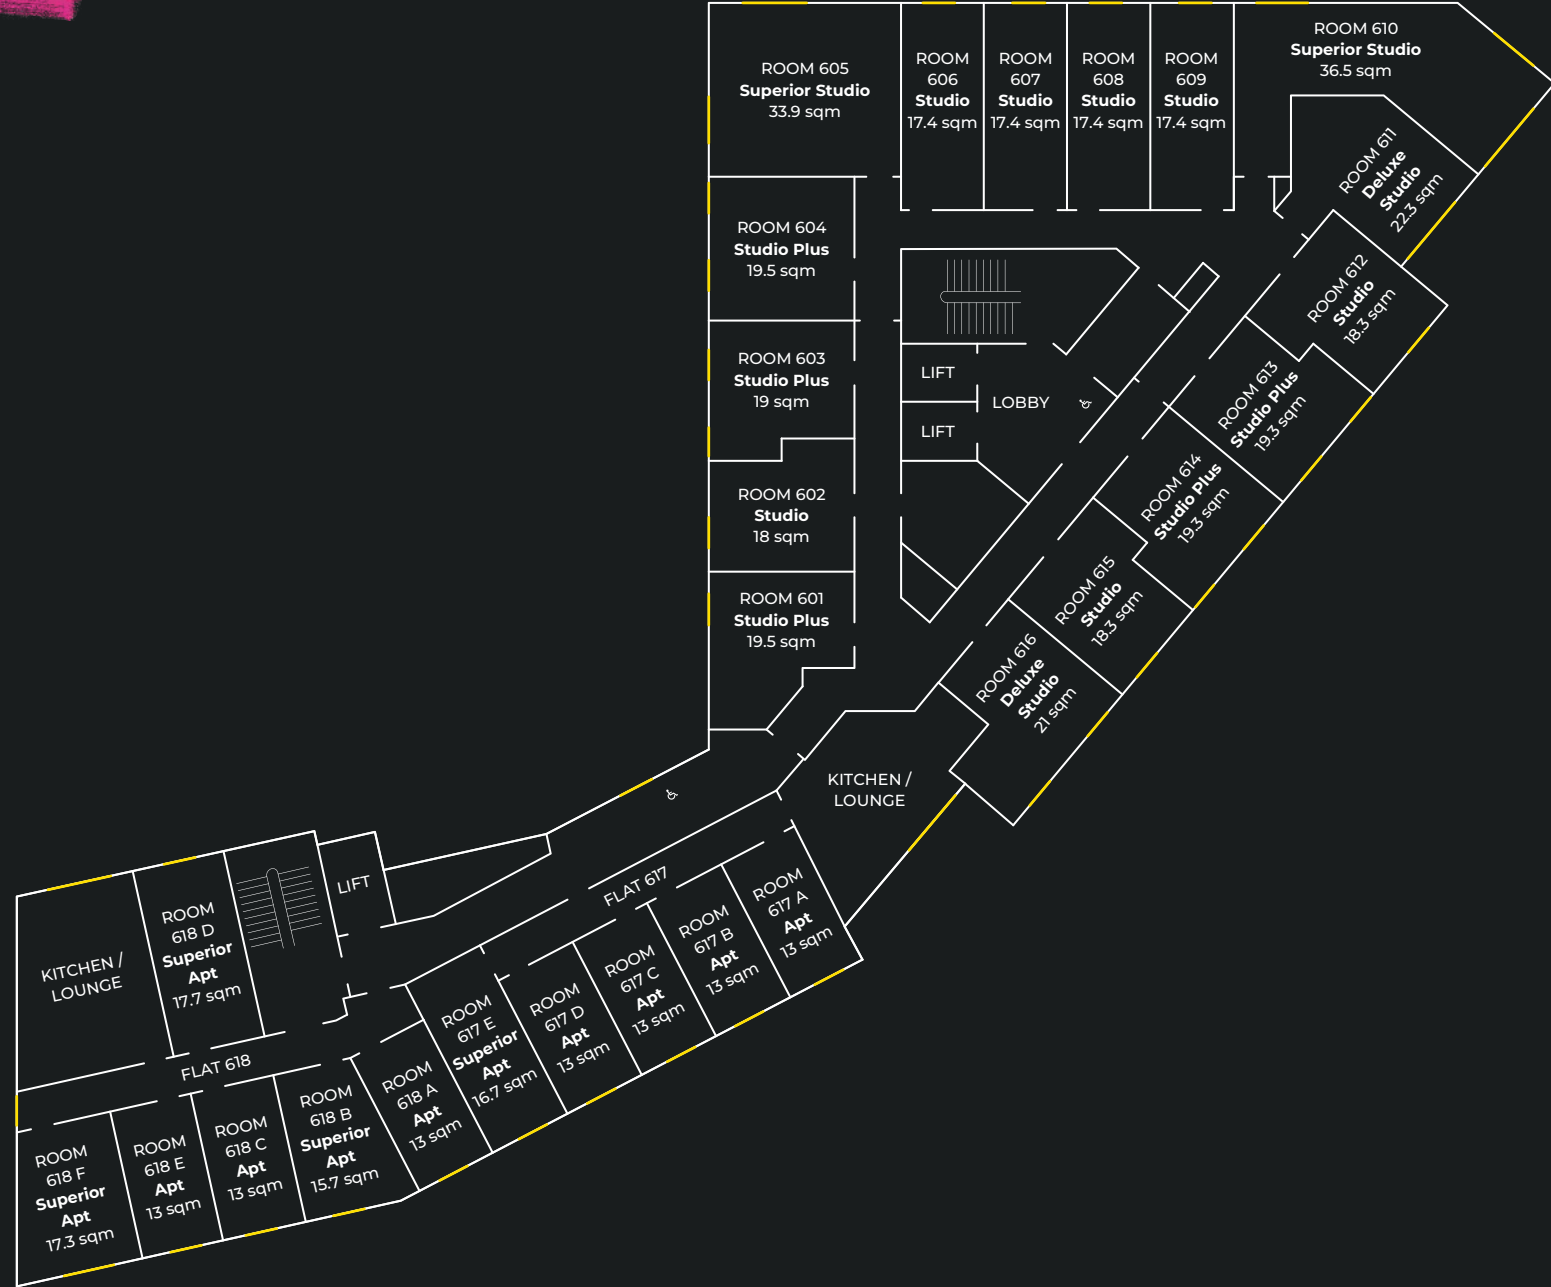

true
STUDENT

FLOOR

PLANS

TRUE SHEFFIELD

TABLE OF CONTENTS

FLOOR PLANS	PAGE	FLOOR PLANS	PAGE	ROOM TYPES	PAGE
Ground Floor	4	Level 13	18	APARTMENTS	
Mezzanine	5	Level 14	19	Apartment	33
Level 1	6	Level 15	20	Superior Apartment	34
Level 2	7	Level 16	21		
Level 3	8	Level 17	22	STUDIOS	
Level 4	9	Level 18	23	Studio	36
Level 5	10	Level 19	24	Studio Plus	37
Level 6	11	Level 20	25	Superior Studio	38
Level 7	12	Level 21	26	Deluxe Studio	39
Level 8	13	Level 22	27	Accessible Studio	40
Level 9	14	Level 23	28	Sky Studio	41
Level 10	15	Level 24	29	Sky Studio Plus	42
Level 11	16	Level 25	30	Sky Superior Studio	43
Level 12	17	Level 26	31	Sky Deluxe Studio	44

FLOOR PLANS

GROUND FLOOR

MEZZANINE

LEVEL 1

LEVEL 2

LEVEL 3

LEVEL 4

LEVEL 5

LEVEL 6

LEVEL 7

LEVEL 8

LEVEL 9

LEVEL 10

LEVEL 11

LEVEL 12

LEVEL 13

LEVEL 14

LEVEL 15

LEVEL 16

LEVEL 17

LEVEL 18

LEVEL 19

LEVEL 20

LEVEL 21