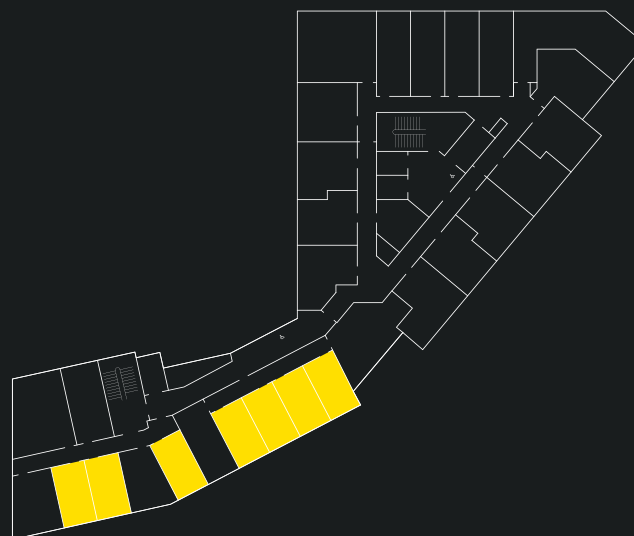

true
APARTMENT

Apartment size
13m²

LEVEL 1 - 9