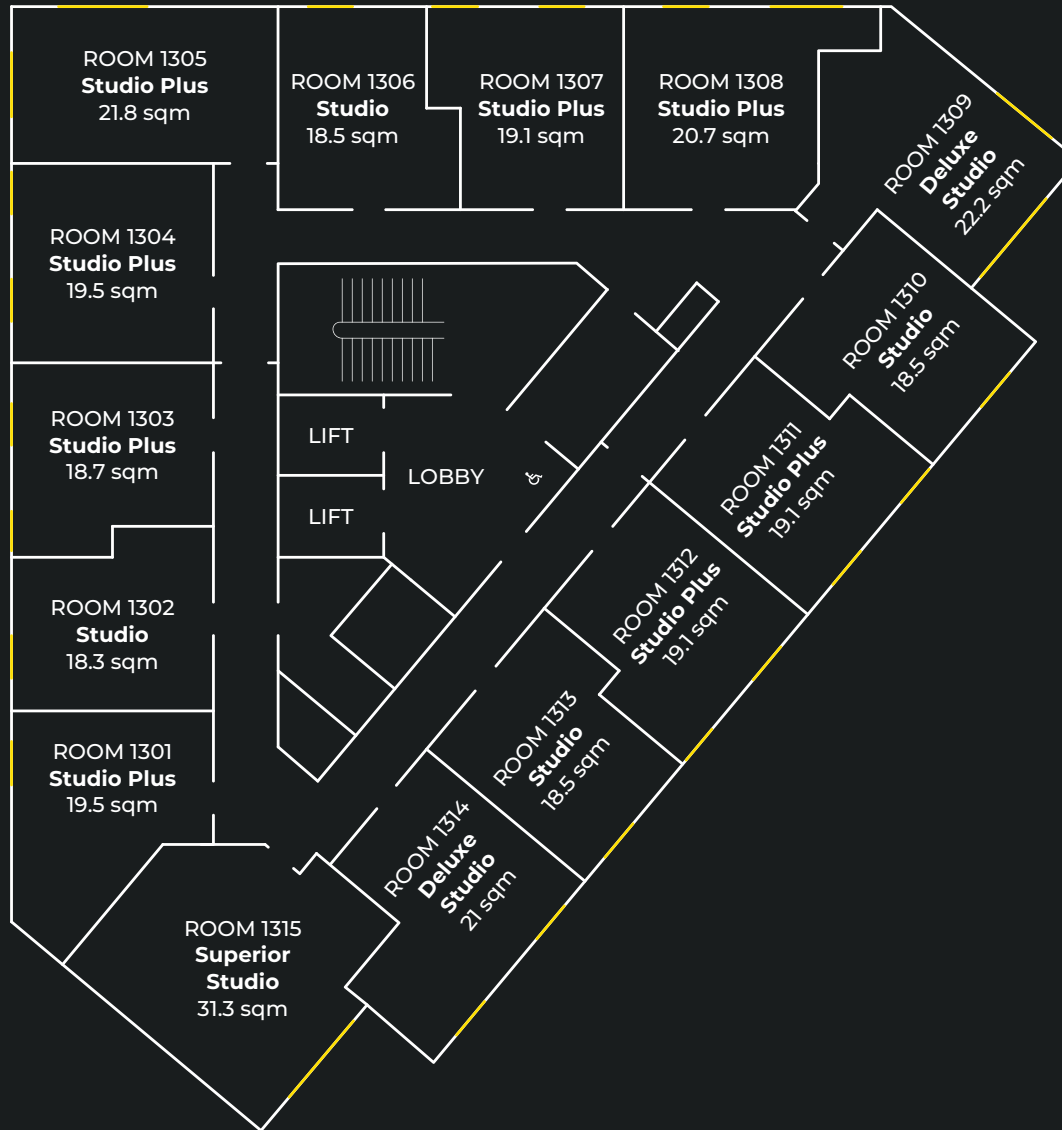

FLOOR PLANS

GROUND FLOOR

MEZZANINE

LEVEL 1

LEVEL 2

LEVEL 3

LEVEL 4

LEVEL 5

LEVEL 6

LEVEL 7

LEVEL 8

LEVEL 9

LEVEL 10

LEVEL 11

LEVEL 12

LEVEL 13

LEVEL 14

LEVEL 15

LEVEL 16

LEVEL 17

LEVEL 18

LEVEL 19

LEVEL 20

LEVEL 21

LEVEL 10

LEVEL 11 - 20

true
STUDIO PLUS

Studio size
18.7 - 21.8m²

LEVEL 1 - 9

LEVEL 10

LEVEL 11 - 20

**true
SUPERIOR
STUDIO**