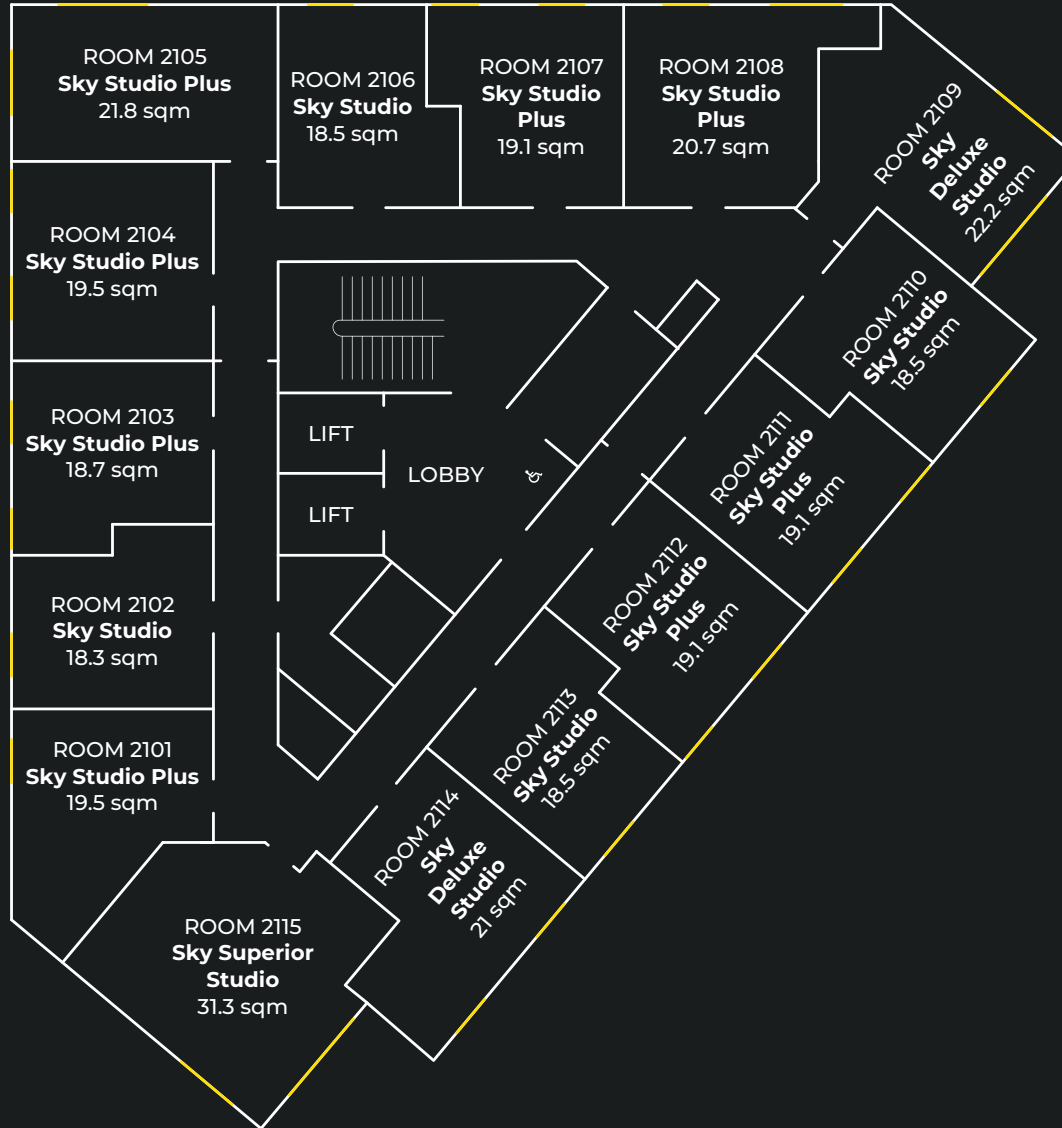

FLOOR PLANS

GROUND FLOOR

MEZZANINE

LEVEL 1

LEVEL 2

LEVEL 3

LEVEL 4

LEVEL 5

LEVEL 14

LEVEL 15

LEVEL 16

LEVEL 17

LEVEL 18

LEVEL 19

LEVEL 20

LEVEL 21

LEVEL 1 - 9

**true
SUPERIOR
APARTMENT**

**Apartment size
15.7 - 17.7m²**

LEVEL 1 - 9

STUDIOS

true
STUDIO

Studio size
17.4 - 19.3m²

LEVEL 1 - 9

LEVEL 10

LEVEL 11 - 20

true
STUDIO PLUS

Studio size
18.7 - 21.8m²

LEVEL 1 - 9

LEVEL 10

LEVEL 11 - 20

**true
SUPERIOR
STUDIO**