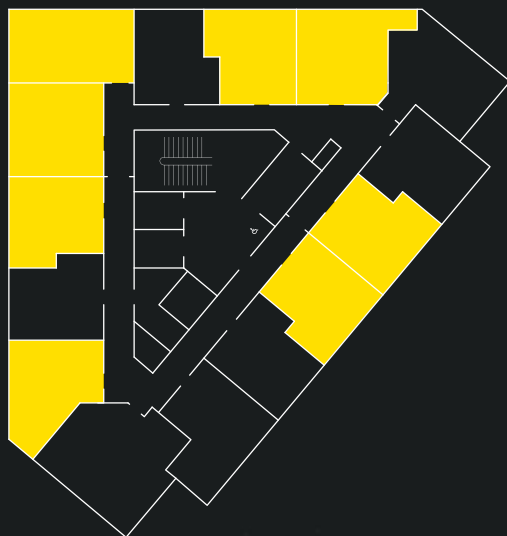

FLOOR PLANS

GROUND FLOOR

MEZZANINE

LEVEL 1

LEVEL 2

LEVEL 3

LEVEL 4

LEVEL 5

LEVEL 6

LEVEL 7

LEVEL 8

LEVEL 9

LEVEL 10

LEVEL 11

LEVEL 12

LEVEL 13

LEVEL 26

**true
SKY STUDIO
PLUS**

**Studio size
18.7 - 22.2m²**

LEVEL 21 - 25

LEVEL 26

true
SKY SUPERIOR
STUDIO

Studio size
31.3m²

LEVEL 21 - 25

LEVEL 26

true
SKY DELUXE
STUDIO

Studio size
21 - 22.2m²

LEVEL 21 - 25

LEVEL 26