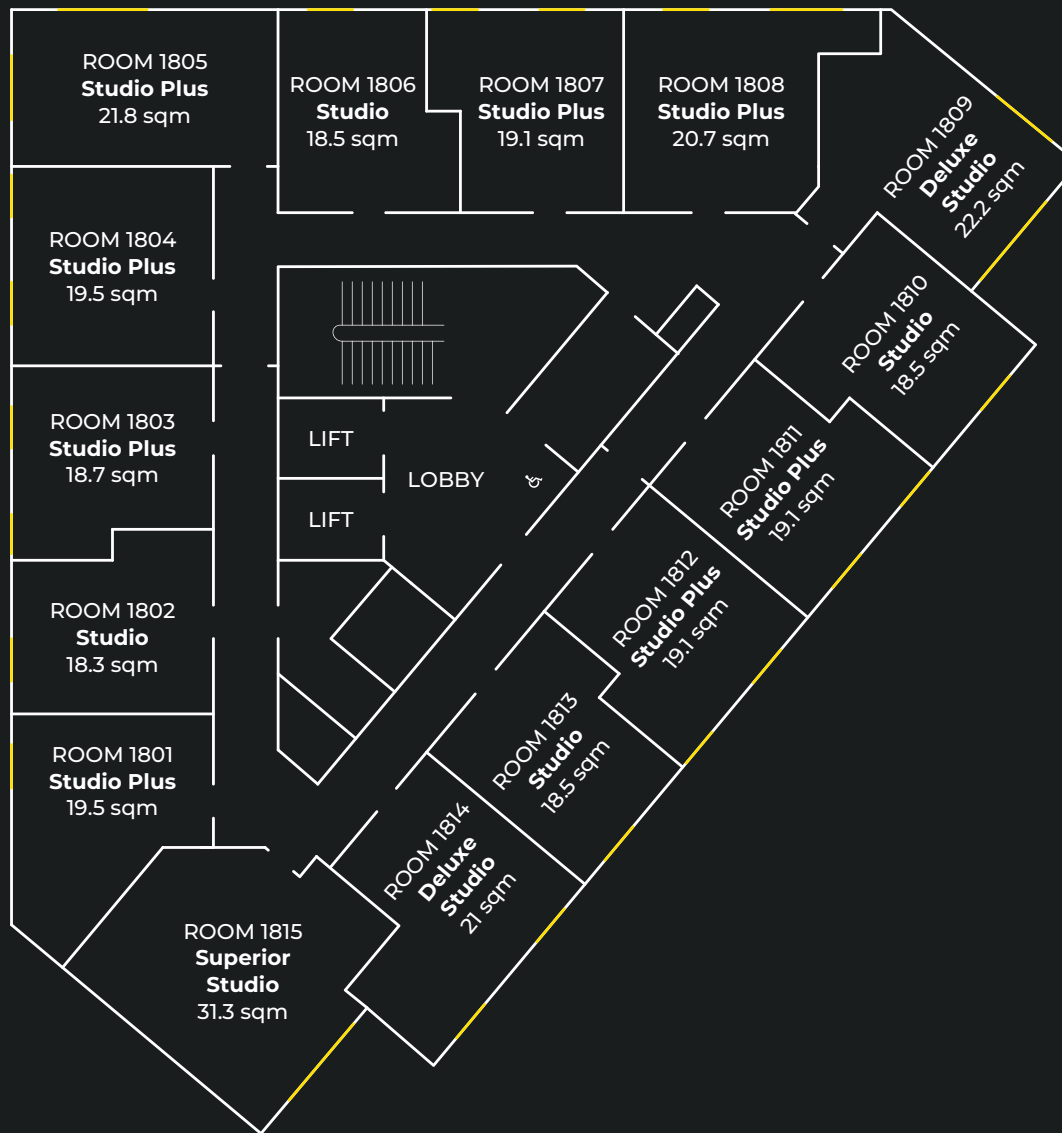

FLOOR PLANS

GROUND FLOOR

MEZZANINE

LEVEL 1

LEVEL 2

LEVEL 3

LEVEL 4

LEVEL 5

LEVEL 6

LEVEL 7

LEVEL 8

LEVEL 9

LEVEL 10

LEVEL 11

LEVEL 12

LEVEL 13

LEVEL 14

LEVEL 15

LEVEL 16

LEVEL 17

LEVEL 18

LEVEL 19

LEVEL 20

LEVEL 21

LEVEL 10

LEVEL 11 - 20

true
STUDIO PLUS

Studio size
18.7 - 21.8m²

LEVEL 1 - 9

LEVEL 10

LEVEL 11 - 20

**true
SUPERIOR
STUDIO**