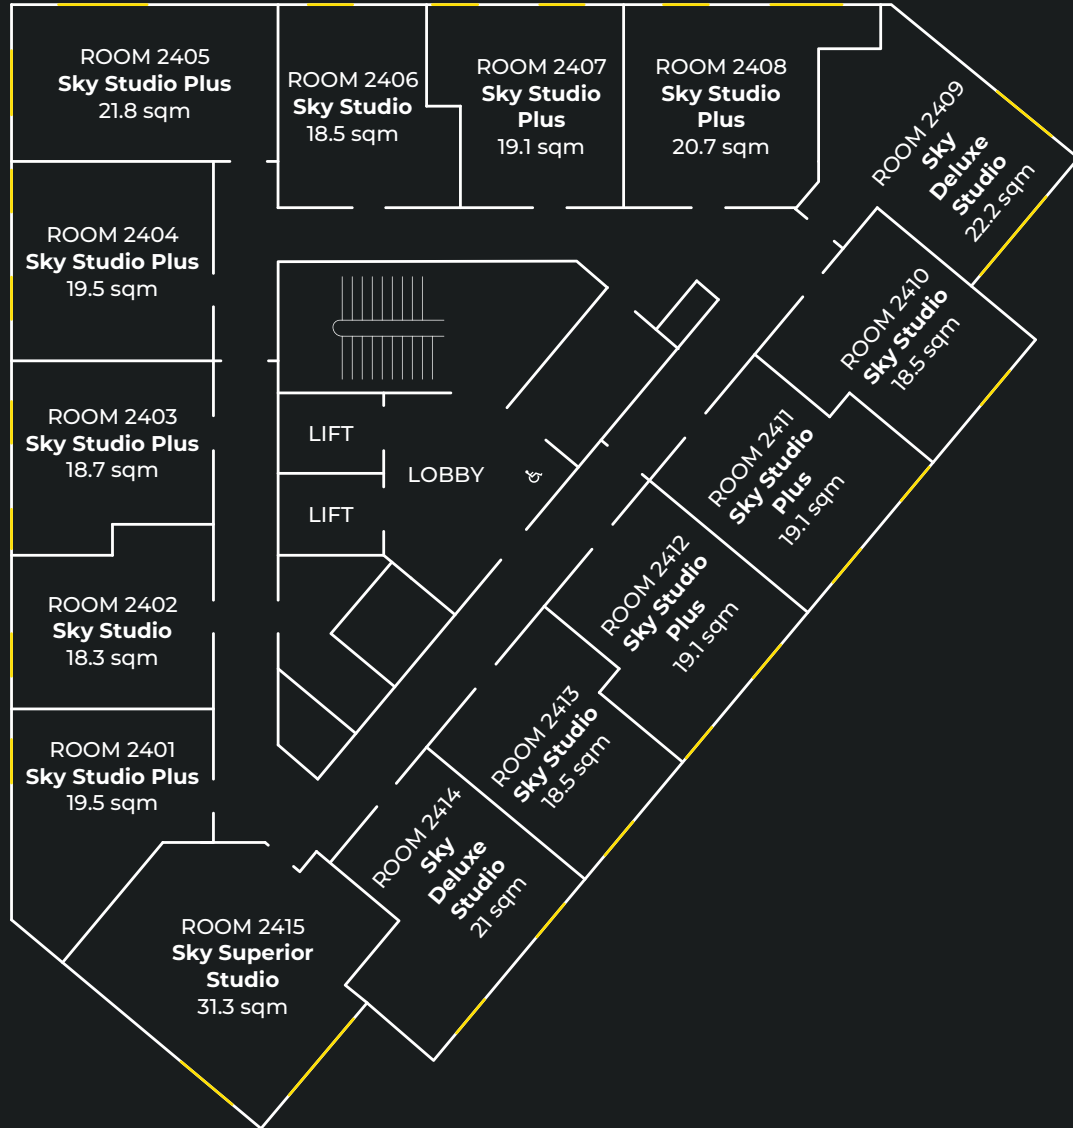

FLOOR PLANS

GROUND FLOOR

MEZZANINE

LEVEL 1

LEVEL 2

LEVEL 3

LEVEL 4

LEVEL 5

LEVEL 14

LEVEL 15

LEVEL 16

LEVEL 17

LEVEL 18

LEVEL 19

LEVEL 20

LEVEL 21

LEVEL 22

LEVEL 23

LEVEL 24

LEVEL 25

LEVEL 26

APARTMENTS

true
APARTMENT

Apartment size
13m²

LEVEL 10

LEVEL 11 - 20

true
STUDIO PLUS

Studio size
18.7 - 21.8m²

LEVEL 1 - 9

LEVEL 10

LEVEL 11 - 20

**true
SUPERIOR
STUDIO**