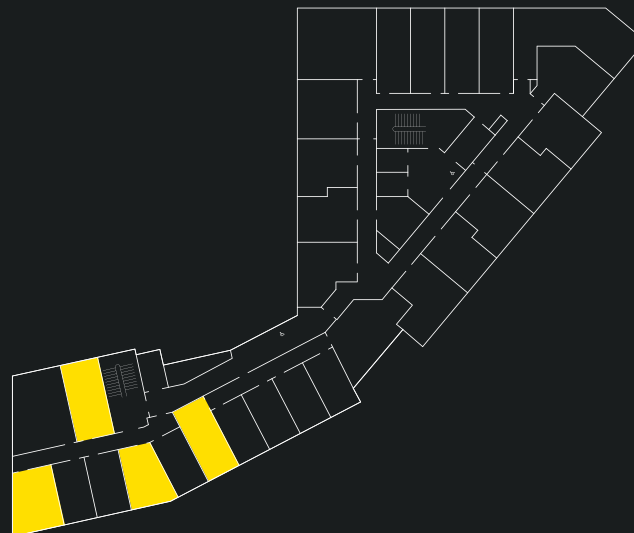

**true
SUPERIOR
APARTMENT**

**Apartment size
15.7 - 17.7m²**

LEVEL 1 - 9