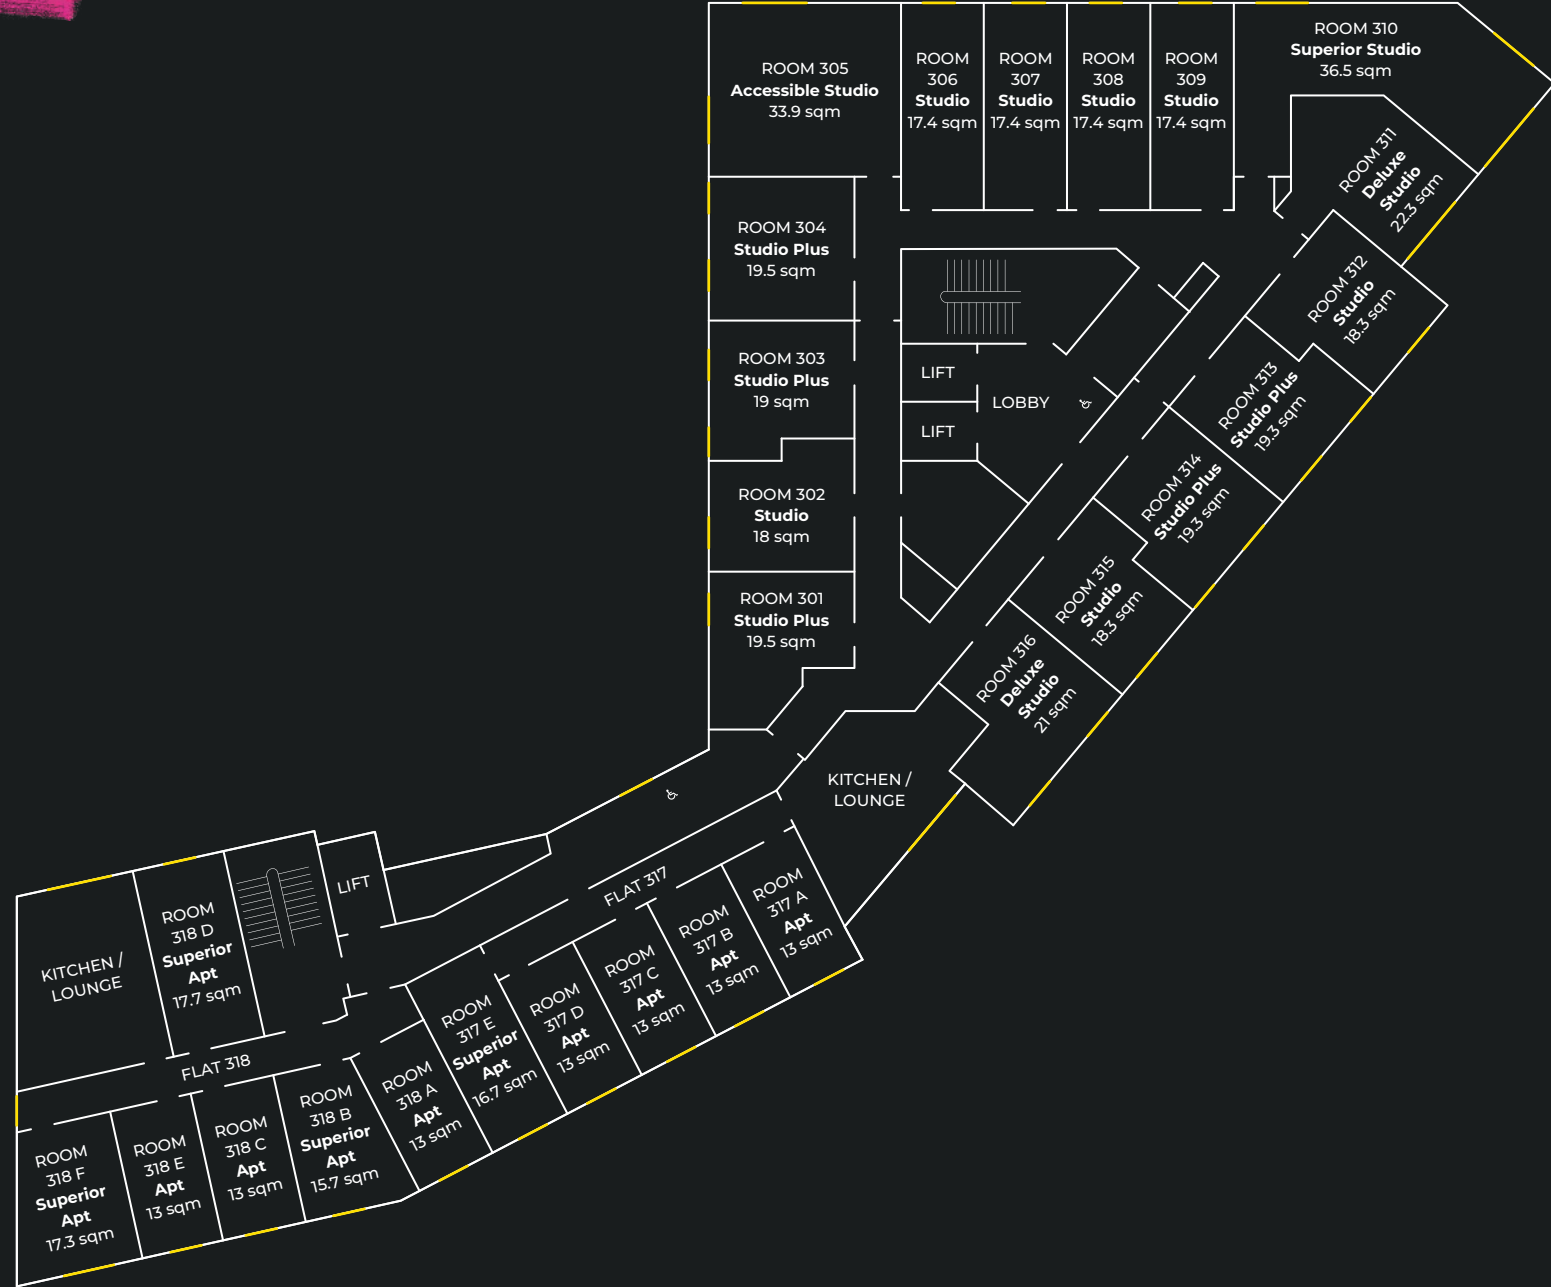

true
STUDENT

FLOOR

PLANS

TRUE SHEFFIELD

TABLE OF CONTENTS

FLOOR PLANS	PAGE	FLOOR PLANS	PAGE	ROOM TYPES	PAGE
Ground Floor	4	Level 13	18	APARTMENTS	
Mezzanine	5	Level 14	19	Apartment	33
Level 1	6	Level 15	20	Superior Apartment	34
Level 2	7	Level 16	21		
Level 3	8	Level 17	22	STUDIOS	
Level 4	9	Level 18	23	Studio	36
Level 5	10	Level 19	24	Studio Plus	37
Level 6	11	Level 20	25	Superior Studio	38
Level 7	12	Level 21	26	Deluxe Studio	39
Level 8	13	Level 22	27	Accessible Studio	40
Level 9	14	Level 23	28	Sky Studio	41
Level 10	15	Level 24	29	Sky Studio Plus	42
Level 11	16	Level 25	30	Sky Superior Studio	43
Level 12	17	Level 26	31	Sky Deluxe Studio	44

FLOOR PLANS

GROUND FLOOR

MEZZANINE

LEVEL 1

LEVEL 2

LEVEL 3

LEVEL 4

LEVEL 5

LEVEL 6

LEVEL 7

LEVEL 8

LEVEL 9

LEVEL 10

LEVEL 11

LEVEL 12

LEVEL 13

LEVEL 14

LEVEL 15

LEVEL 16

LEVEL 17

LEVEL 18

LEVEL 19

LEVEL 20

LEVEL 21