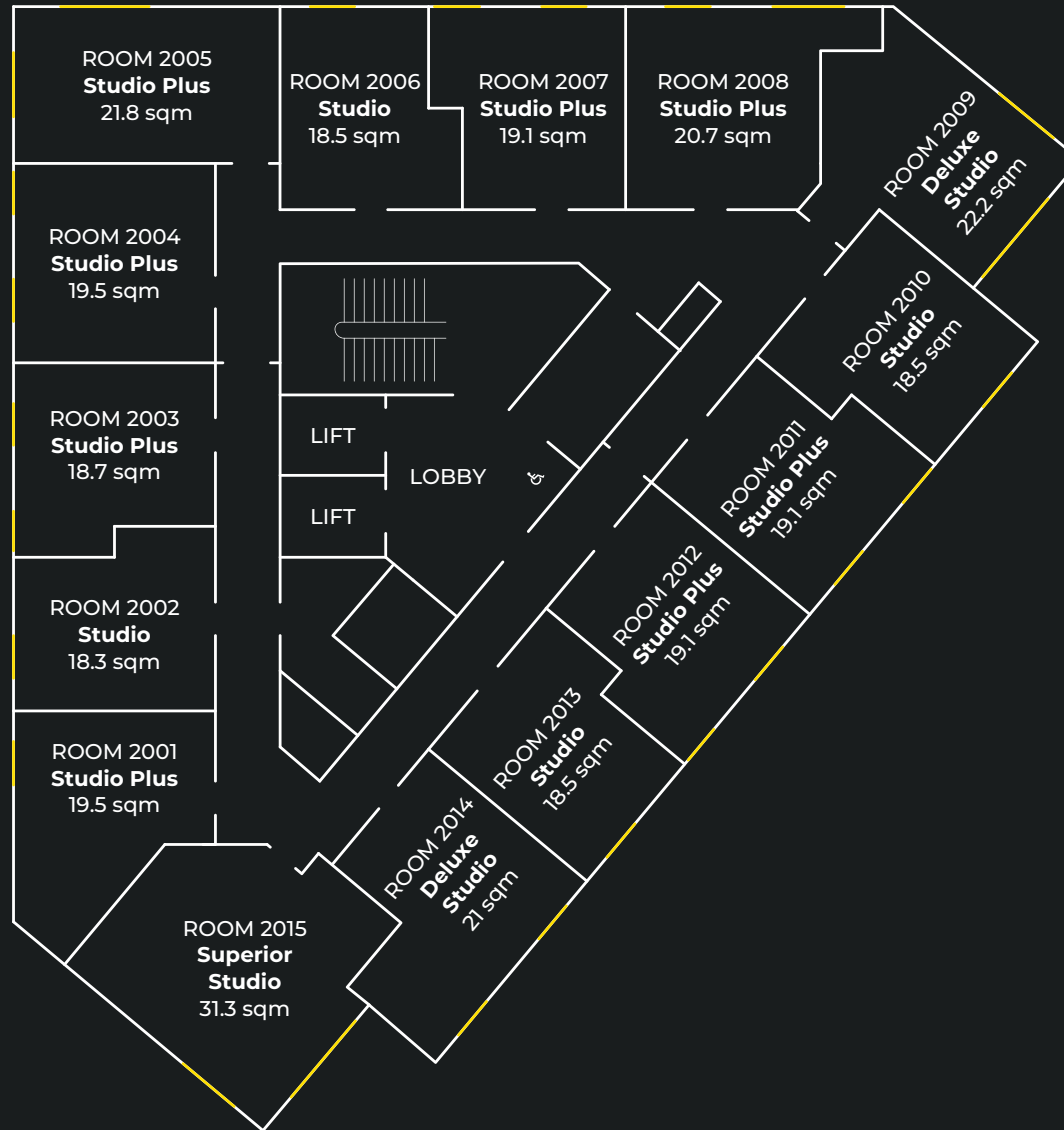

FLOOR PLANS

GROUND FLOOR

MEZZANINE

LEVEL 1

LEVEL 2

LEVEL 3

LEVEL 4

LEVEL 5

LEVEL 14

LEVEL 15

LEVEL 16

LEVEL 17

LEVEL 18

LEVEL 19

LEVEL 20

LEVEL 21

LEVEL 22

LEVEL 23

LEVEL 24

LEVEL 25

LEVEL 26

APARTMENTS

true
APARTMENT

Apartment size
13m²

LEVEL 10

LEVEL 11 - 20

true
STUDIO PLUS

Studio size
18.7 - 21.8m²

LEVEL 1 - 9

LEVEL 10

LEVEL 11 - 20

**true
SUPERIOR
STUDIO**