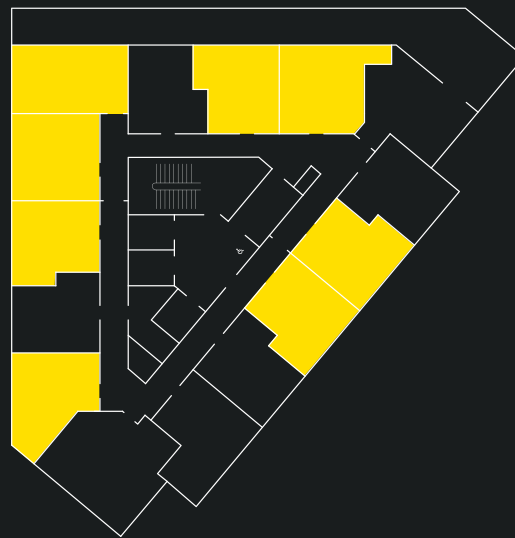

FLOOR PLANS

GROUND FLOOR

MEZZANINE

LEVEL 1

LEVEL 2

LEVEL 3

LEVEL 4

LEVEL 5

LEVEL 10

LEVEL 11 - 20

true
STUDIO PLUS

Studio size
18.7 - 21.8m²

LEVEL 1 - 9

LEVEL 10

LEVEL 11 - 20

**true
SUPERIOR
STUDIO**

**Studio size
31.3 - 36.5m²**

LEVEL 1 - 5

LEVEL 6 - 9

LEVEL 10

LEVEL 11 - 20

**true
DELUXE
STUDIO**

**Studio size
21 - 22.3m²**

LEVEL 1 - 9

LEVEL 10

LEVEL 11 - 20

true
ACCESSIBLE
STUDIO

Studio size
33.9m²

LEVEL 1 - 5

true
SKY STUDIO

Studio size
18.3 - 18.5m²

LEVEL 21 - 25