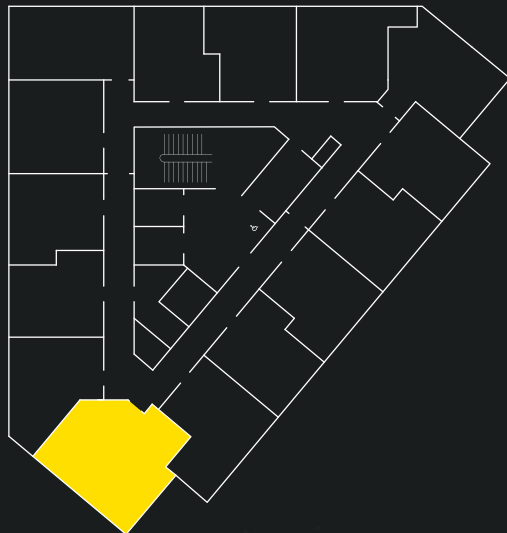

FLOOR PLANS

GROUND FLOOR

MEZZANINE

LEVEL 1

LEVEL 2

LEVEL 3

LEVEL 4

LEVEL 5

LEVEL 26

**true
SKY STUDIO
PLUS**

**Studio size
18.7 - 22.2m²**

LEVEL 21 - 25

LEVEL 26

true
SKY SUPERIOR
STUDIO

Studio size
31.3m²

LEVEL 21 - 25

LEVEL 26

true
SKY DELUXE
STUDIO

Studio size
21 - 22.2m²

LEVEL 21 - 25

LEVEL 26