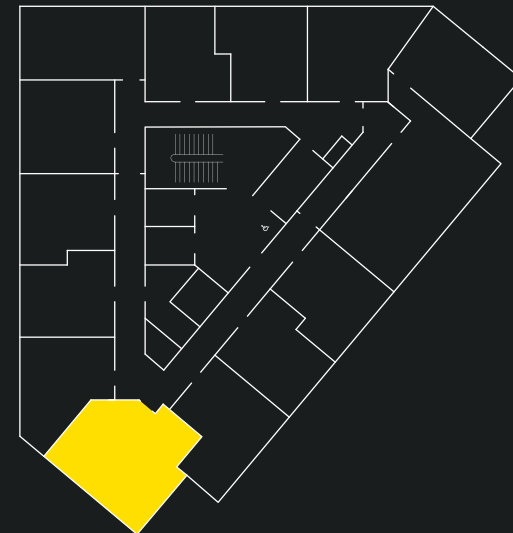

FLOOR PLANS

GROUND FLOOR

MEZZANINE

LEVEL 1

LEVEL 2

LEVEL 3

LEVEL 4

LEVEL 5

LEVEL 10

LEVEL 11 - 20

true
ACCESSIBLE
STUDIO

Studio size
33.9m²

LEVEL 1 - 5

true
SKY STUDIO

Studio size
18.3 - 18.5m²

LEVEL 21 - 25

LEVEL 26

**true
SKY STUDIO
PLUS**

**Studio size
18.7 - 22.2m²**

LEVEL 21 - 25

LEVEL 26

true
SKY SUPERIOR
STUDIO

Studio size
31.3m²

LEVEL 21 - 25

LEVEL 26

true
SKY DELUXE
STUDIO

Studio size
21 - 22.2m²

LEVEL 21 - 25

LEVEL 26