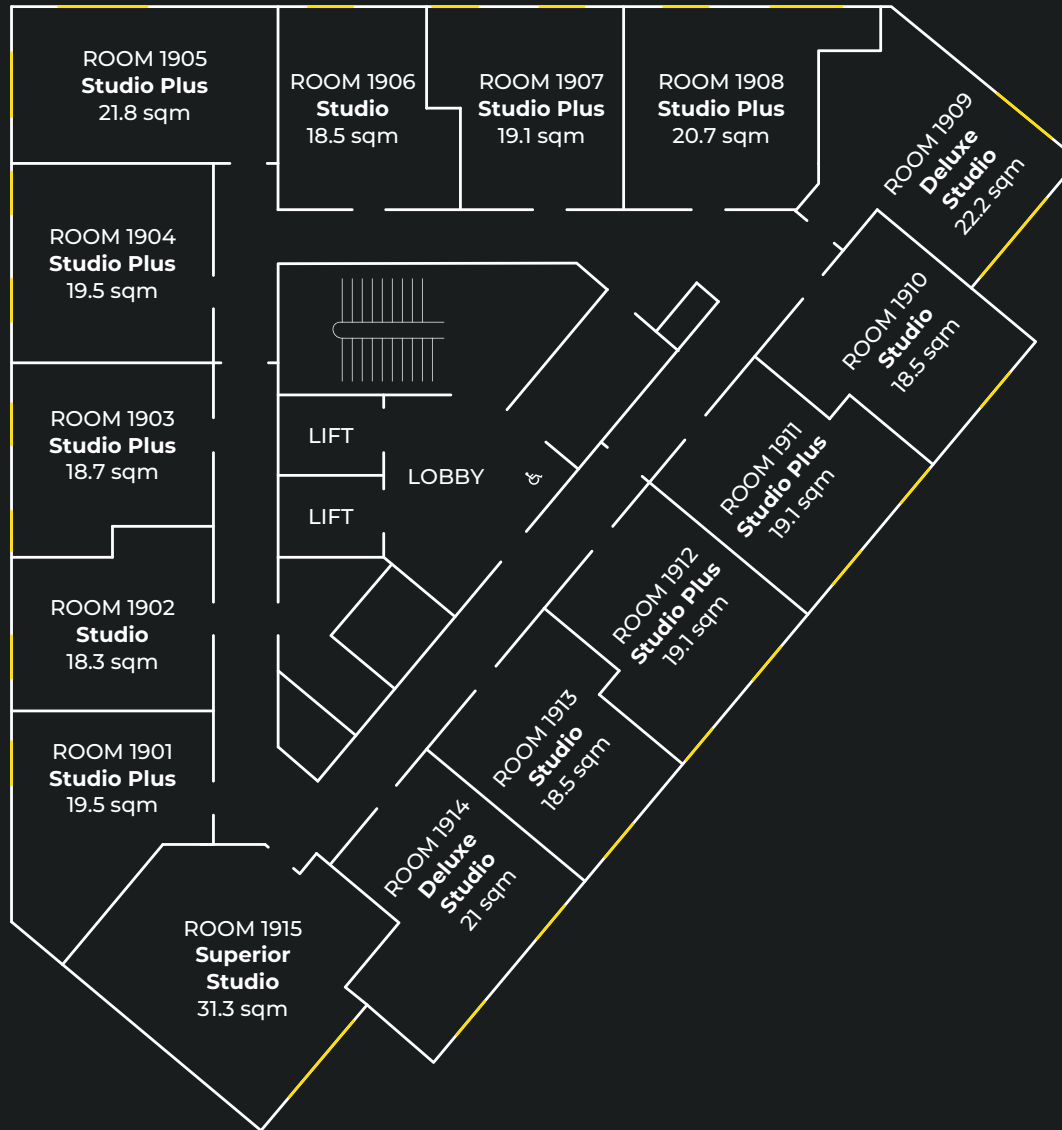

FLOOR PLANS

GROUND FLOOR

MEZZANINE

LEVEL 1

LEVEL 2

LEVEL 3

LEVEL 4

LEVEL 5

LEVEL 14

LEVEL 15

LEVEL 16

LEVEL 17

LEVEL 18

LEVEL 19

LEVEL 20

LEVEL 21

LEVEL 22

LEVEL 23

LEVEL 24

LEVEL 25

LEVEL 26

APARTMENTS

true
APARTMENT

Apartment size
13m²

LEVEL 10

LEVEL 11 - 20

true
STUDIO PLUS

Studio size
18.7 - 21.8m²

LEVEL 1 - 9

LEVEL 10

LEVEL 11 - 20

**true
SUPERIOR
STUDIO**