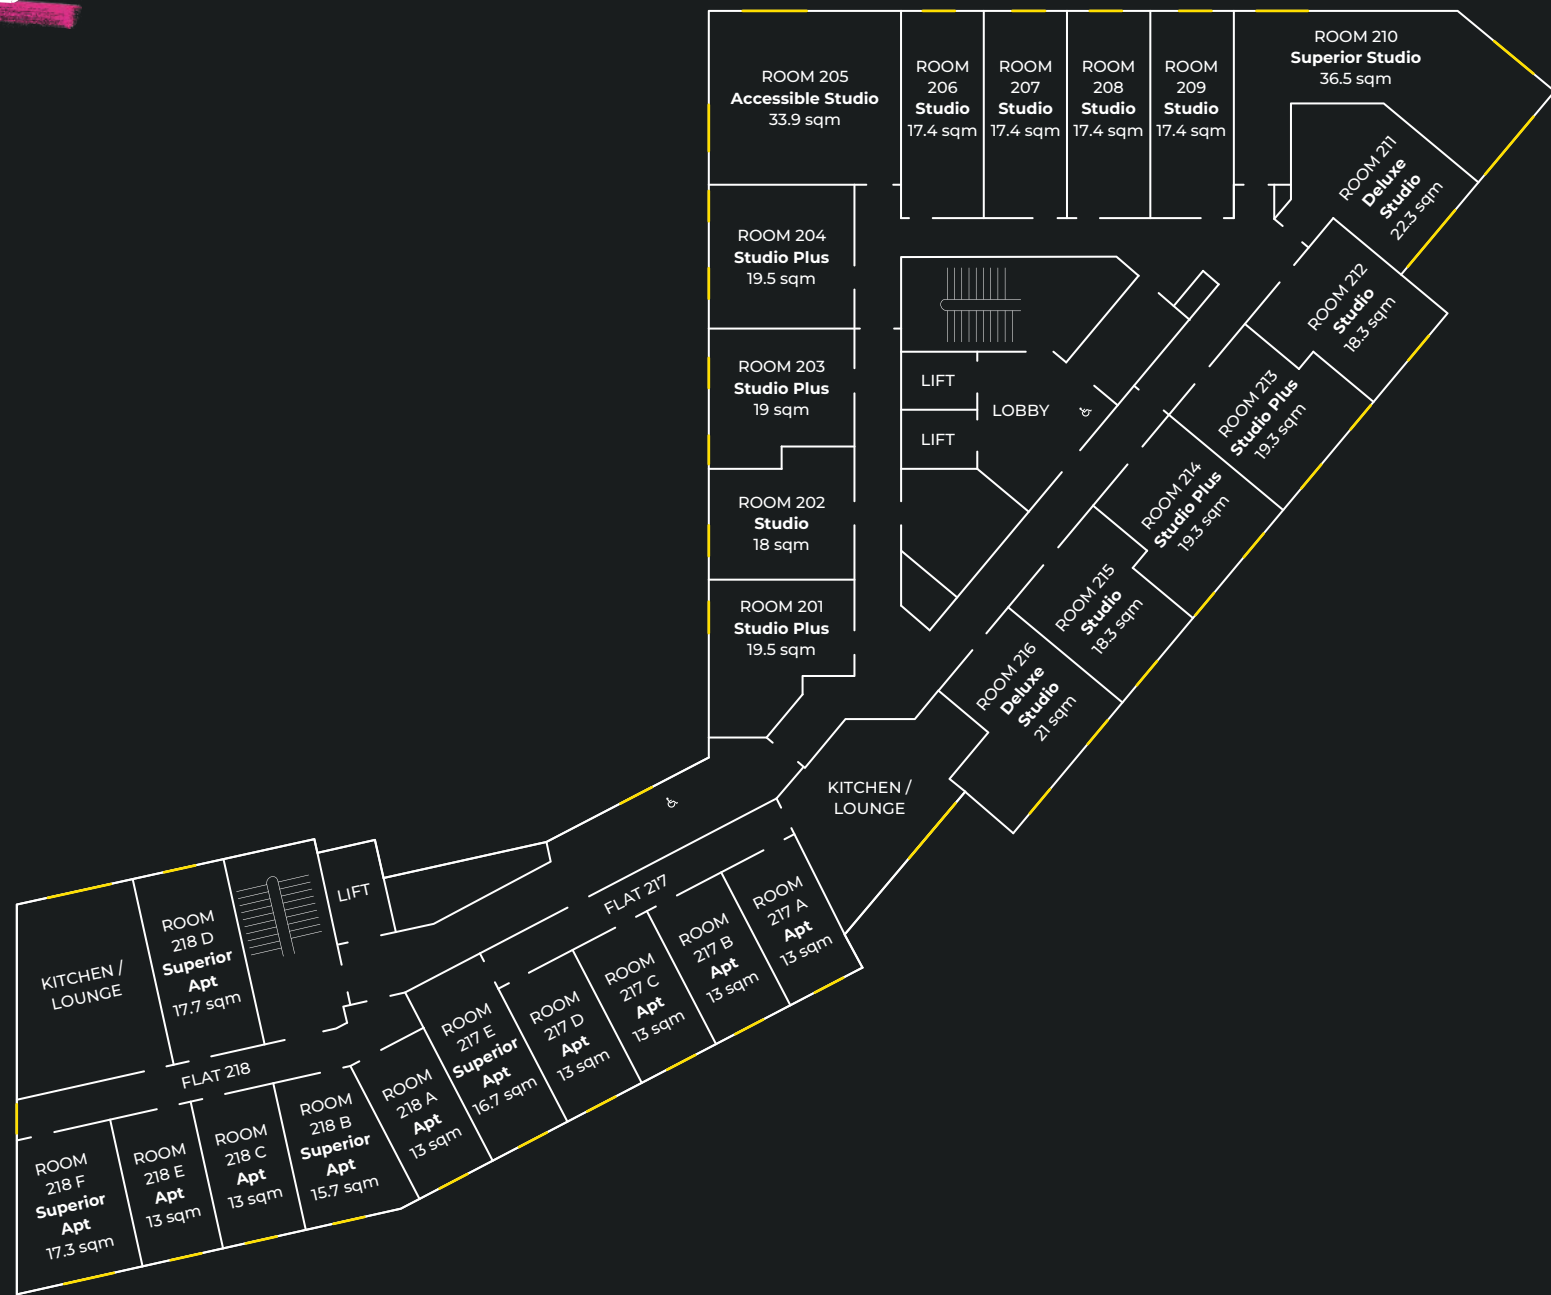

true
STUDENT

FLOOR

PLANS

TRUE SHEFFIELD

TABLE OF CONTENTS

FLOOR PLANS	PAGE	FLOOR PLANS	PAGE	ROOM TYPES	PAGE
Ground Floor	4	Level 13	18	APARTMENTS	
Mezzanine	5	Level 14	19	Apartment	33
Level 1	6	Level 15	20	Superior Apartment	34
Level 2	7	Level 16	21		
Level 3	8	Level 17	22	STUDIOS	
Level 4	9	Level 18	23	Studio	36
Level 5	10	Level 19	24	Studio Plus	37
Level 6	11	Level 20	25	Superior Studio	38
Level 7	12	Level 21	26	Deluxe Studio	39
Level 8	13	Level 22	27	Accessible Studio	40
Level 9	14	Level 23	28	Sky Studio	41
Level 10	15	Level 24	29	Sky Studio Plus	42
Level 11	16	Level 25	30	Sky Superior Studio	43
Level 12	17	Level 26	31	Sky Deluxe Studio	44

FLOOR PLANS

GROUND FLOOR

MEZZANINE

LEVEL 1

LEVEL 2

LEVEL 3

LEVEL 4

LEVEL 5

LEVEL 6

LEVEL 7

LEVEL 8

LEVEL 9

LEVEL 10

LEVEL 11

LEVEL 12

LEVEL 13

LEVEL 14

LEVEL 15

LEVEL 16

LEVEL 17

LEVEL 18

LEVEL 19

LEVEL 20

LEVEL 21