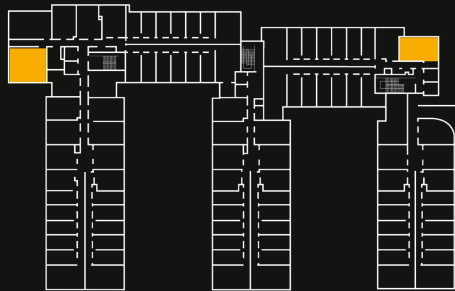

FLOOR PLANS

LOWER GROUND FLOOR

STREET VIEW

W
STREET VIEW

E

S

COURTYARD

GROUND FLOOR

LEVEL GF, 2-9

LEVEL 1

true SKY STUDIO

Studio size
23-26m²

LEVEL 9-10

LEVEL 11

LEVEL 12

true SKY
STUDIO PLUS

Studio size
22-24m²

LEVEL 10

LEVEL 11

true SUPERIOR STUDIO

Studio size
27-30m²

LEVEL 1

LEVEL 2-10

LEVEL 11