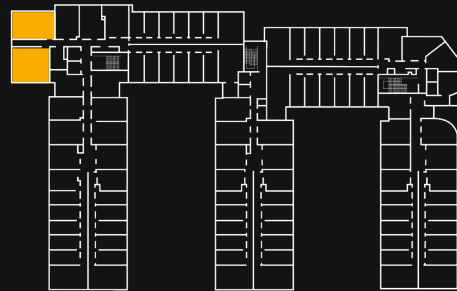

FLOOR PLANS

LOWER GROUND FLOOR

STREET VIEW

W
STREET VIEW

E

S

COURTYARD

GROUND FLOOR

Studio size
22-24m²

LEVEL 10

LEVEL 11

true SUPERIOR STUDIO

Studio size
27-30m²

LEVEL 1

LEVEL 2-10

LEVEL 11