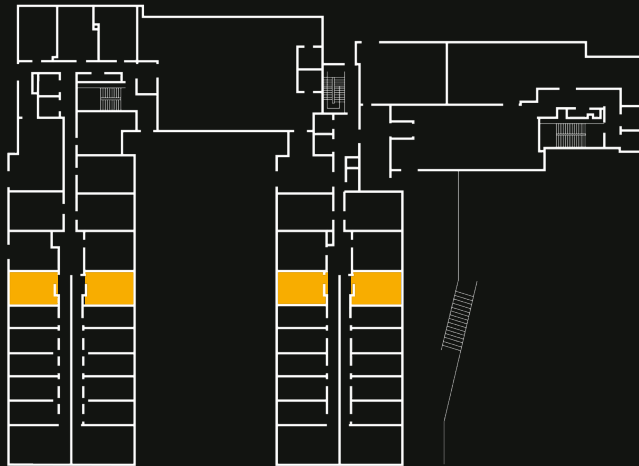

CITY VIEW

LEVEL 12

CITY VIEW

CITY VIEW

CITY VIEW

LEVEL 13

APARTMENTS

true APARTMENT

Apartment size
13-14m²

LEVEL LG

LEVEL G

LEVEL 1-10

LEVEL 11

LEVEL 12

true ACCESSIBLE APARTMENT

Apartment size
14-18m²

LEVEL LG

LEVEL 1

true SUPERIOR APARTMENT

Apartment size
18-19m²

LEVEL G-1

LEVEL 2-10

STUDIOS

true STUDIO

Studio size
22-26m²

LEVEL LG

LEVEL G

LEVEL 1

LEVEL 2-8

true STUDIO PLUS

Studio size
21-26m²

LEVEL LG