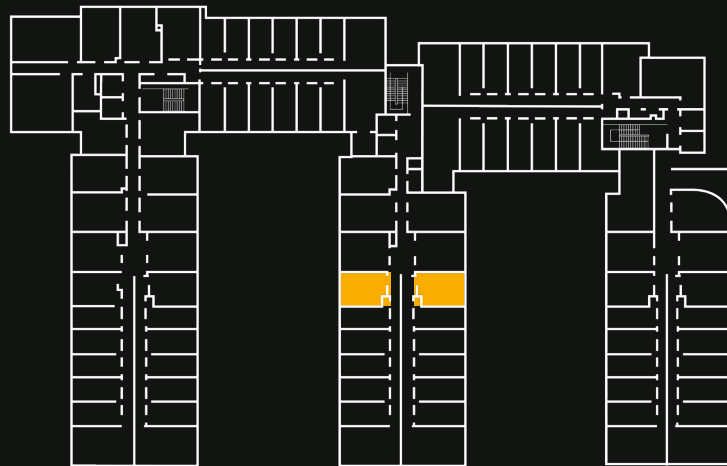

FLOOR PLANS

LOWER GROUND FLOOR

STREET VIEW

W
STREET VIEW

E

S

COURTYARD

GROUND FLOOR

Apartment size
13-14m²

LEVEL LG

LEVEL G

LEVEL 1-10

LEVEL 11

LEVEL 12

true ACCESSIBLE APARTMENT

Apartment size
14-18m²

LEVEL LG

LEVEL 1

true SUPERIOR APARTMENT

Apartment size
18-19m²

LEVEL G-1

LEVEL 2-10

STUDIOS

true STUDIO

Studio size
22-26m²

LEVEL LG

LEVEL G

LEVEL 1

LEVEL 2-8

true STUDIO PLUS

Studio size
21-26m²

LEVEL LG