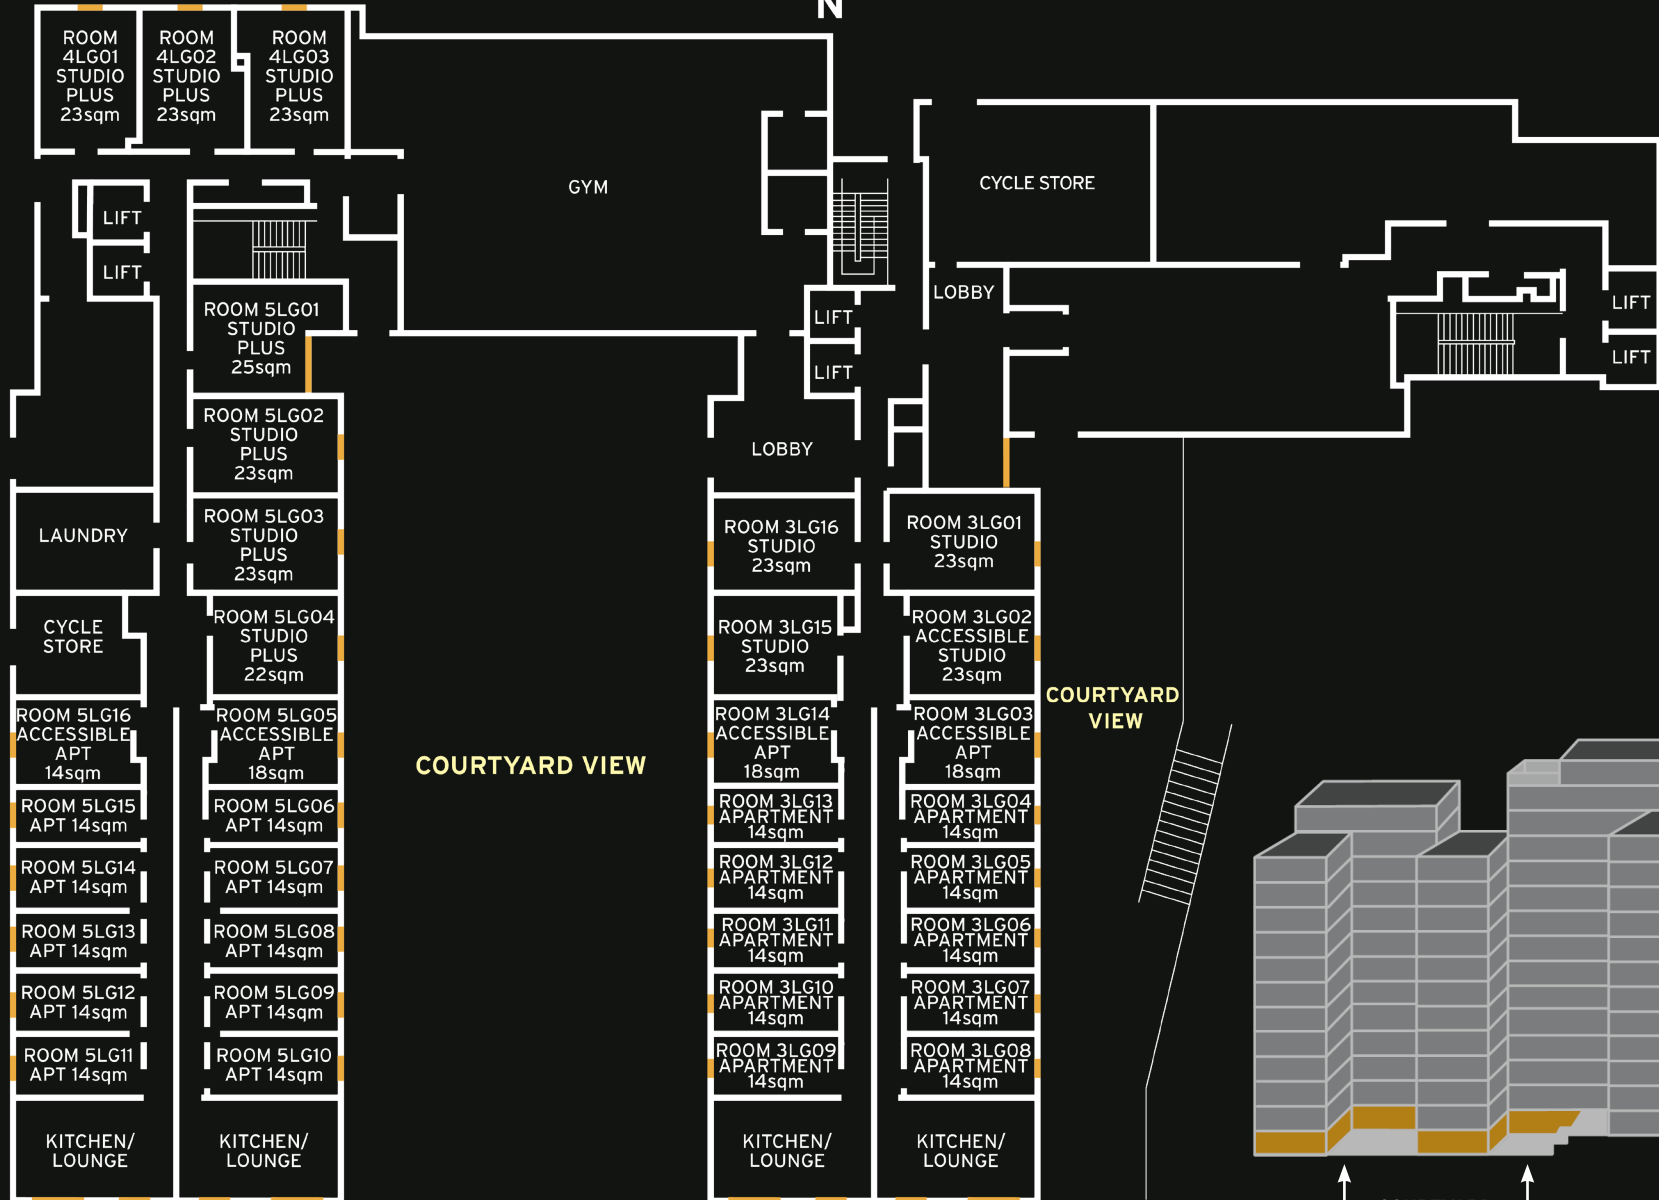

FLOOR

PLANS

TRUE LIVERPOOL

TABLE OF CONTENT

FLOOR PLANS

PAGE

Lower Ground floor	4
Ground floor	5
Level 1	6
Level 2	7
Level 3	8
Level 4	9
Level 5	10
Level 6	11
Level 7	12
Level 8	13
Level 9	14
Level 10	15
Level 11	16
Level 12	17
Level 13	18

ROOM TYPES

PAGE

APARTMENTS	
true Apartment	20
true Accessible Apartment	21
true Superior Apartment	22
STUDIOS	
true Studio	24
true Studio Plus	25
true Sky Studio	26
true Sky Studio Plus	27
true Superior Studio	28
true Accessible Studio	29

FLOOR PLANS

LOWER GROUND FLOOR

STREET VIEW

W
STREET VIEW

E

S

COURTYARD

GROUND FLOOR

LEVEL 1

LEVEL 3

LEVEL 5

LEVEL 6

LEVEL 7

LEVEL 8

STREET VIEW

COURTYARD VIEW