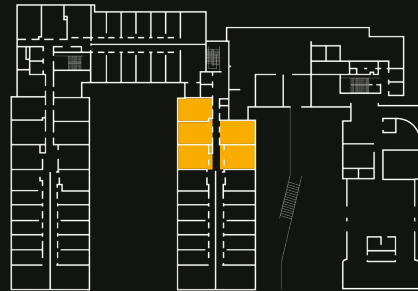

Apartment size
13-14m²

LEVEL LG

LEVEL G

LEVEL 1-10

LEVEL 11

LEVEL 12

true ACCESSIBLE APARTMENT

Apartment size
14-18m²

LEVEL LG

LEVEL 1

true SUPERIOR APARTMENT

Apartment size
18-19m²

LEVEL G-1

LEVEL 2-10

STUDIOS

true STUDIO

Studio size
22-26m²

LEVEL LG

LEVEL G

LEVEL 1

LEVEL 2-8

true STUDIO PLUS

Studio size
21-26m²

LEVEL LG

LEVEL GF, 2-9

LEVEL 1

true SKY STUDIO

Studio size
23-26m²

LEVEL 9-10

LEVEL 11

LEVEL 12

true SKY
STUDIO PLUS