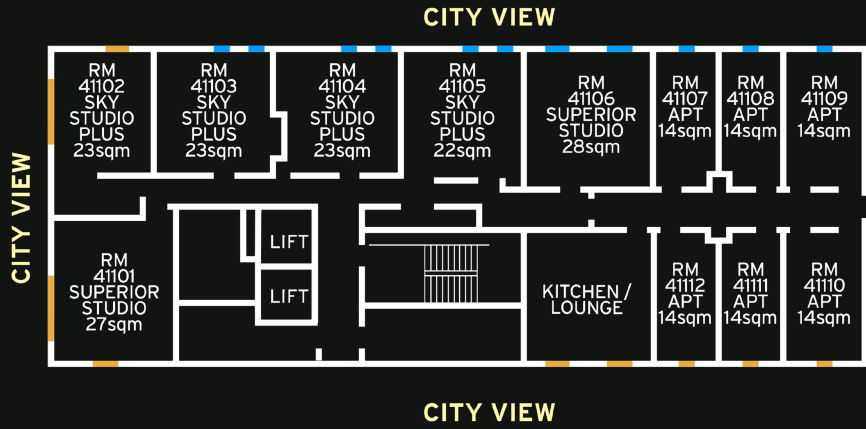

STREET VIEW

COURTYARD VIEW

STREET VIEW

STREET VIEW

LEVEL 10

LEVEL 11

KEY:

Restricted views as smaller windows

CITY VIEW

LEVEL 12

CITY VIEW

CITY VIEW

CITY VIEW

LEVEL 13

APARTMENTS

true APARTMENT

Apartment size
13-14m²

LEVEL LG

LEVEL G

LEVEL 1-10

LEVEL 11

LEVEL 12

true ACCESSIBLE APARTMENT

Apartment size
14-18m²

Studio size
22-26m²

LEVEL LG

LEVEL G

LEVEL 1

LEVEL 2-8

true STUDIO PLUS

Studio size
21-26m²

LEVEL LG