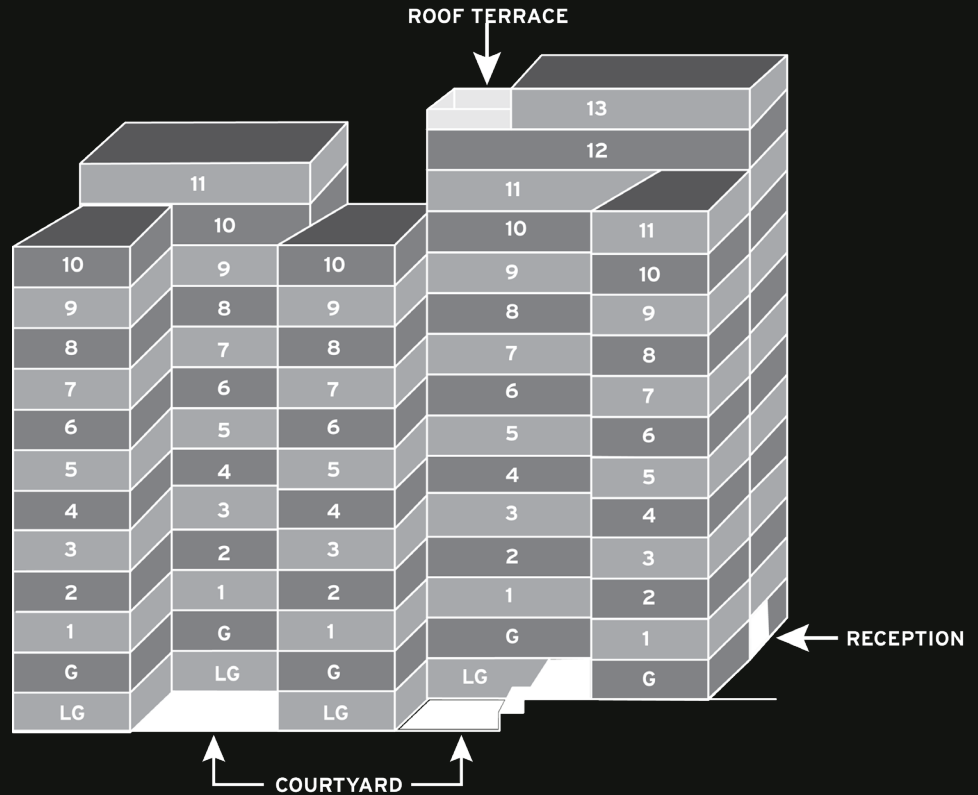

FLOOR

PLANS

TRUE LIVERPOOL

TABLE OF CONTENT

FLOOR PLANS

PAGE

Lower Ground floor	4
Ground floor	5
Level 1	6
Level 2	7
Level 3	8
Level 4	9
Level 5	10
Level 6	11
Level 7	12
Level 8	13
Level 9	14
Level 10	15
Level 11	16
Level 12	17
Level 13	18

FLOOR PLANS

LOWER GROUND FLOOR

STREET VIEW

W
STREET VIEW

E

S

COURTYARD

GROUND FLOOR

LEVEL 1

LEVEL 3

LEVEL 5

LEVEL 6

LEVEL 7

LEVEL 8

STREET VIEW

COURTYARD VIEW

STREET VIEW

COURTYARD VIEW

STREET VIEW

STREET VIEW

LEVEL 10

LEVEL 11

KEY:

Restricted views as smaller windows