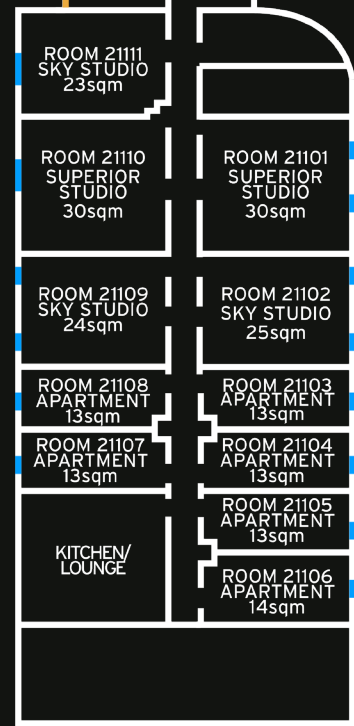

FLOOR

PLANS

TRUE LIVERPOOL

TABLE OF CONTENT

FLOOR PLANS

PAGE

Lower Ground floor	4
Ground floor	5
Level 1	6
Level 2	7
Level 3	8
Level 4	9
Level 5	10
Level 6	11
Level 7	12
Level 8	13
Level 9	14
Level 10	15
Level 11	16
Level 12	17
Level 13	18

STREET VIEW

COURTYARD VIEW

STREET VIEW

STREET VIEW

LEVEL 10

LEVEL 11

KEY:

Restricted views as smaller windows

CITY VIEW

LEVEL 12

CITY VIEW

CITY VIEW

CITY VIEW

LEVEL 13

APARTMENTS

true APARTMENT

Studio size
22-26m²

LEVEL LG

LEVEL G

LEVEL 1

LEVEL 2-8

true STUDIO PLUS

Studio size
21-26m²

LEVEL LG