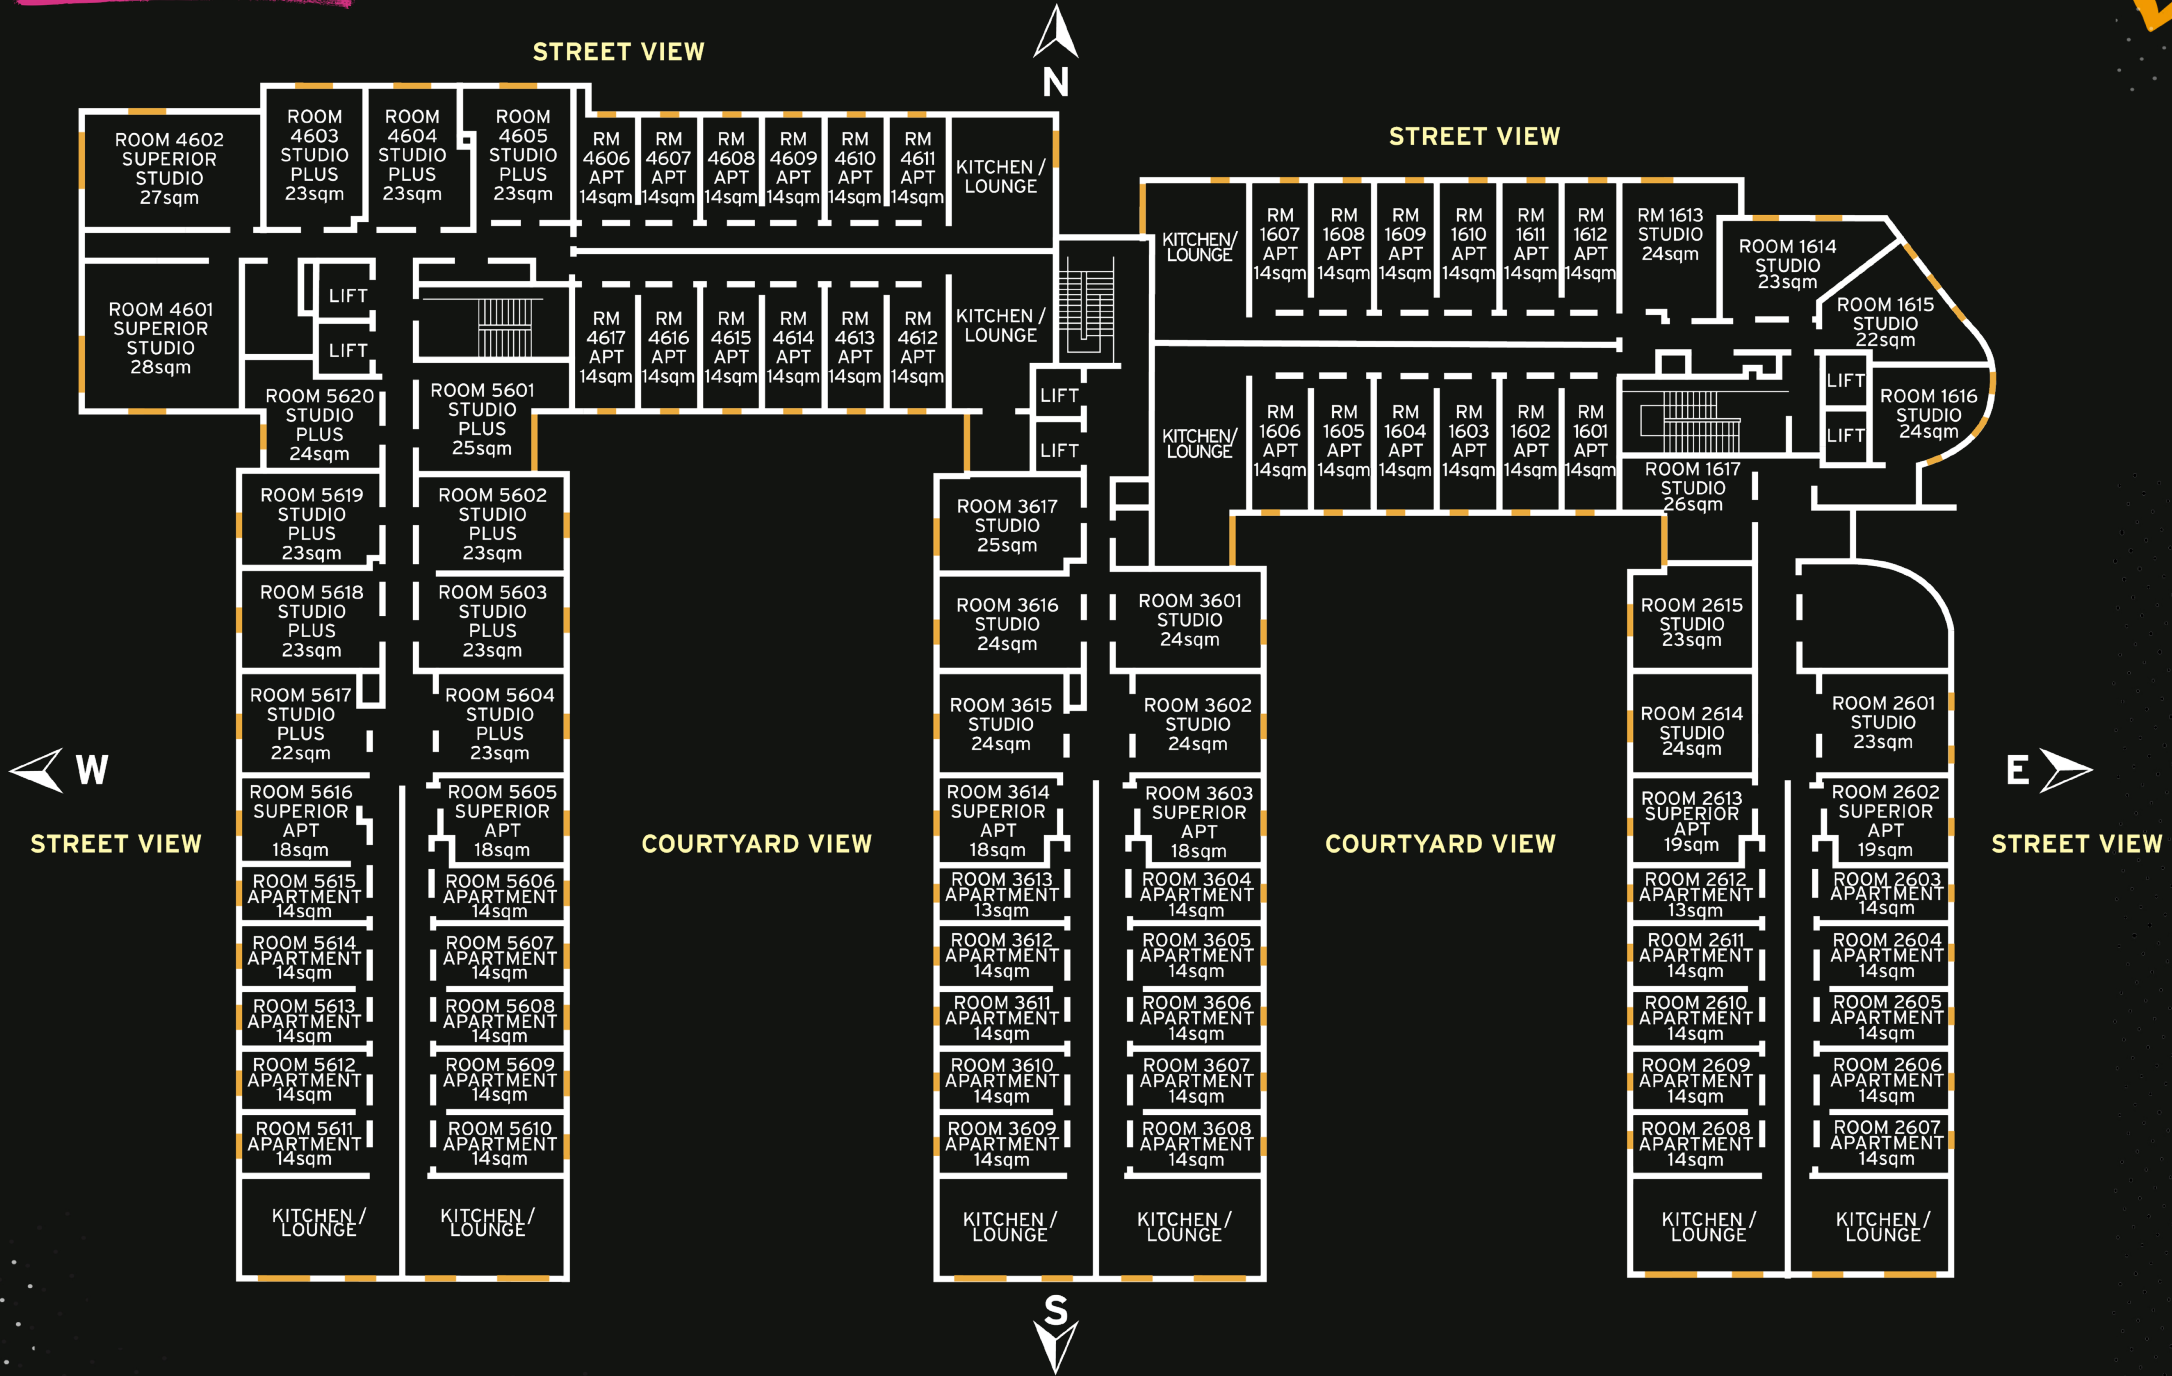

FLOOR

PLANS

TRUE LIVERPOOL

TABLE OF CONTENT

FLOOR PLANS

PAGE

Lower Ground floor	4
Ground floor	5
Level 1	6
Level 2	7
Level 3	8
Level 4	9
Level 5	10
Level 6	11
Level 7	12
Level 8	13
Level 9	14
Level 10	15
Level 11	16
Level 12	17
Level 13	18

FLOOR PLANS

LOWER GROUND FLOOR

STREET VIEW

W
STREET VIEW

E

S

COURTYARD

GROUND FLOOR

LEVEL 1

LEVEL 3

LEVEL 5

LEVEL 6

LEVEL 7

LEVEL 8

STREET VIEW

COURTYARD VIEW

STREET VIEW

COURTYARD VIEW

STREET VIEW

STREET VIEW

LEVEL 10

LEVEL 11

KEY:

Restricted views as smaller windows