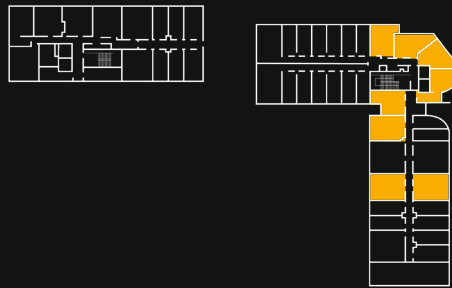

LEVEL GF, 2-9

LEVEL 1

true SKY STUDIO

Studio size
23-26m²

LEVEL 9-10

LEVEL 11

LEVEL 12

true SKY
STUDIO PLUS