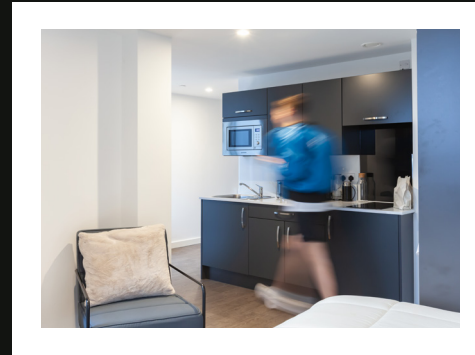

LEVEL GF, 2-9

LEVEL 1

true SKY STUDIO

Studio size
23-26m²

LEVEL 9-10

LEVEL 11

LEVEL 12

true SKY
STUDIO PLUS