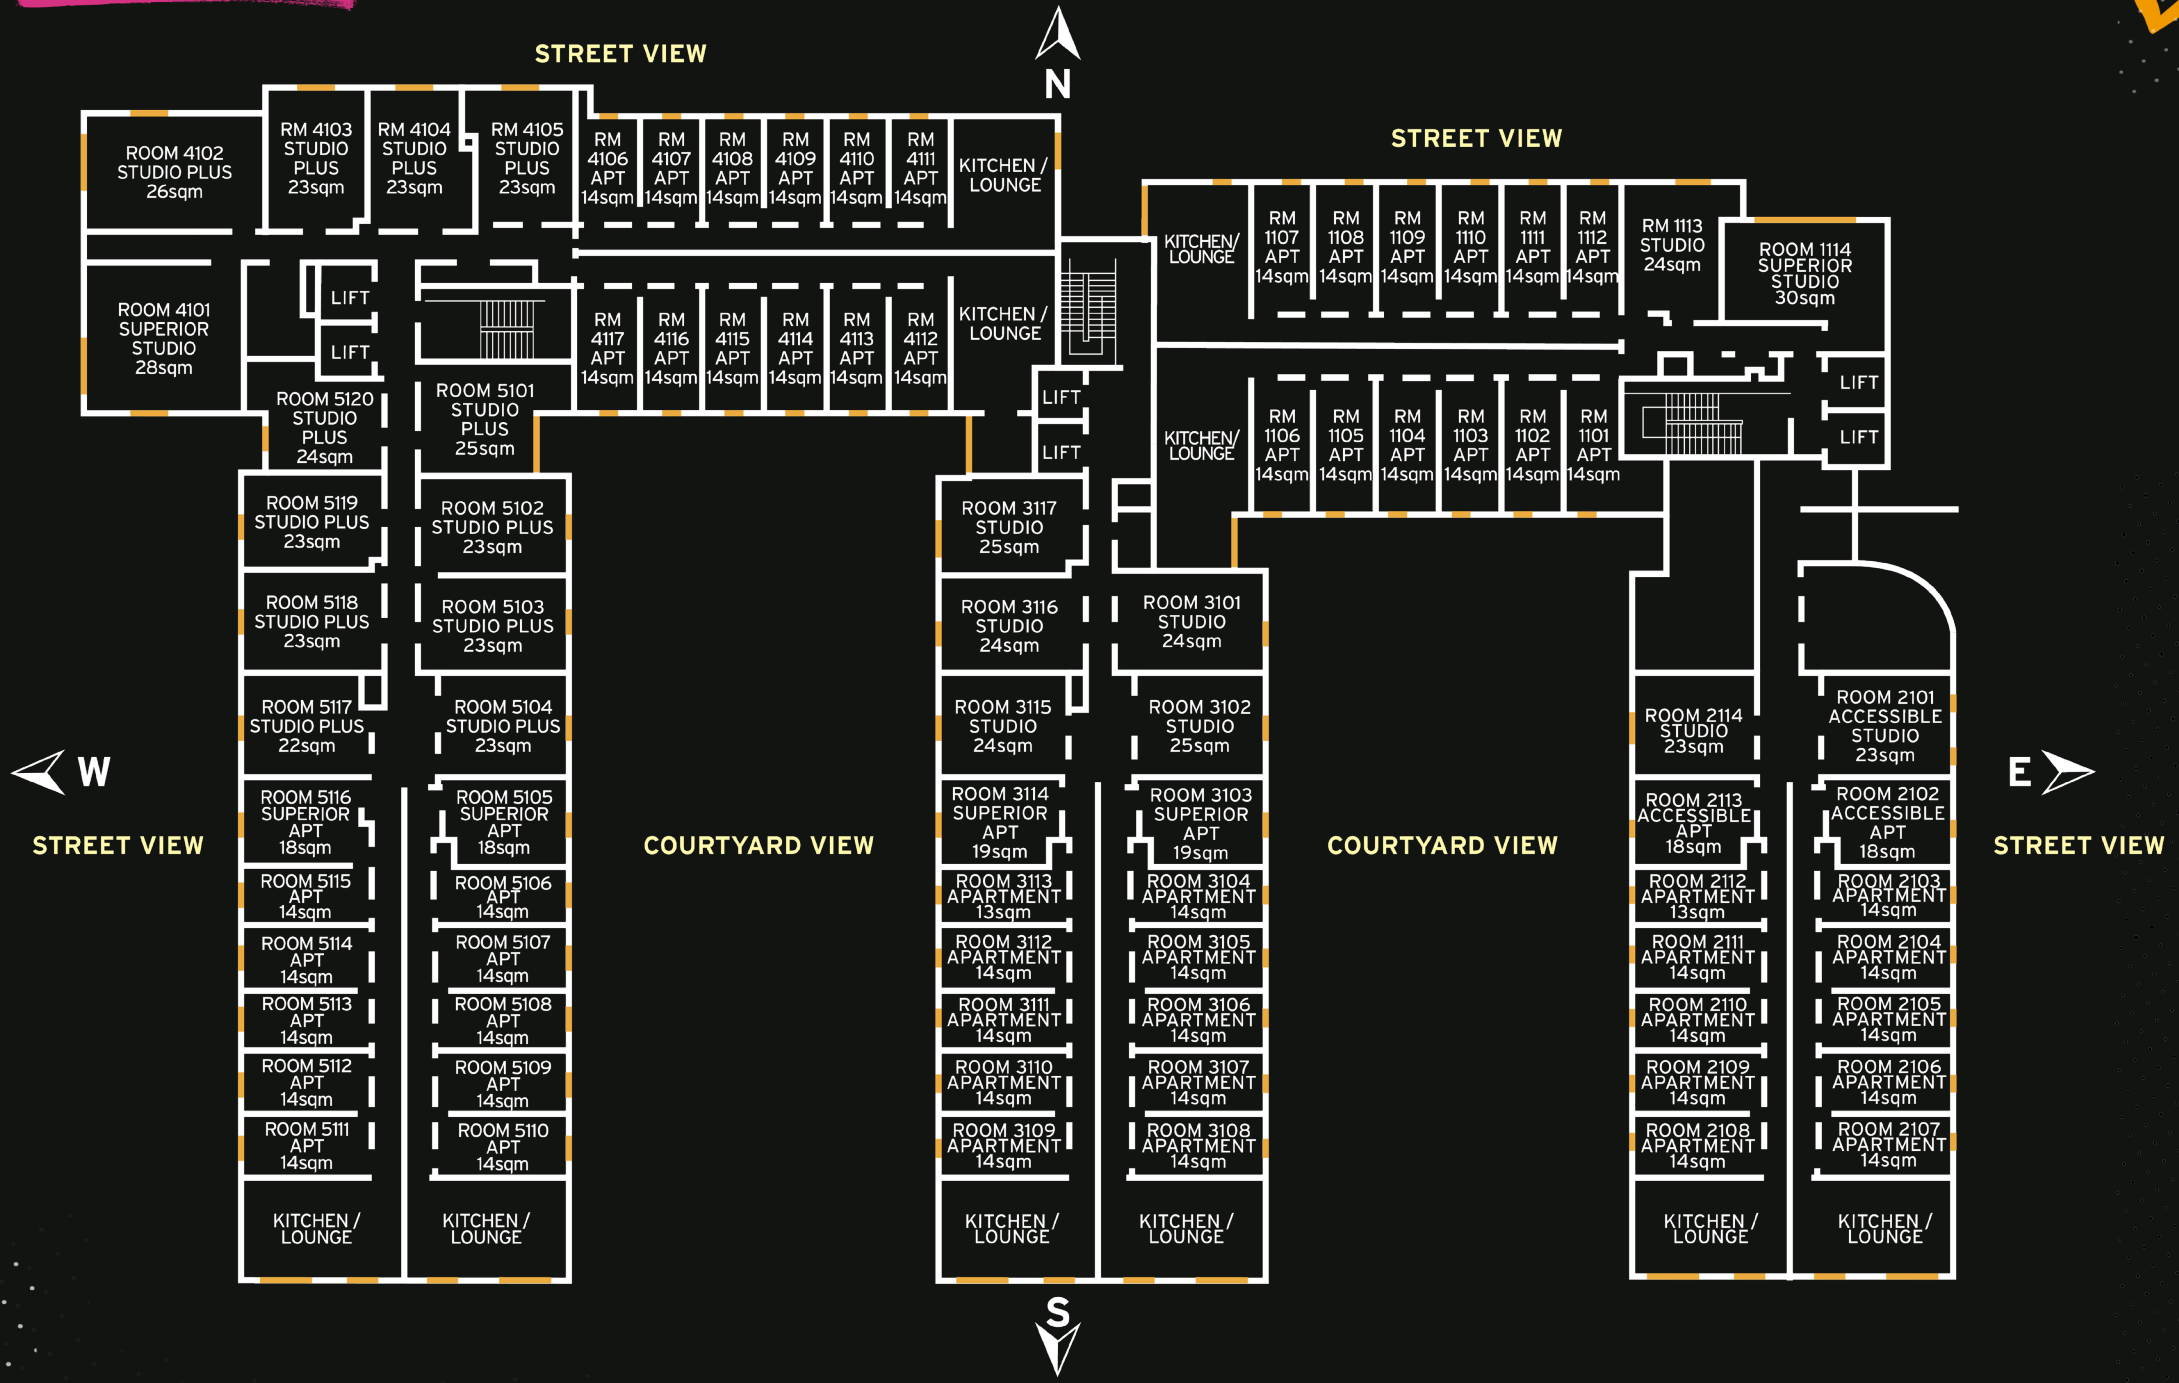

FLOOR

PLANS

TRUE LIVERPOOL

TABLE OF CONTENT

FLOOR PLANS

PAGE

Lower Ground floor	4
Ground floor	5
Level 1	6
Level 2	7
Level 3	8
Level 4	9
Level 5	10
Level 6	11
Level 7	12
Level 8	13
Level 9	14
Level 10	15
Level 11	16
Level 12	17
Level 13	18

FLOOR PLANS

LOWER GROUND FLOOR

STREET VIEW

W
STREET VIEW

E

S

COURTYARD

GROUND FLOOR

LEVEL 1

LEVEL 3

LEVEL 5

LEVEL 6

LEVEL 7

LEVEL 8

STREET VIEW

COURTYARD VIEW

STREET VIEW

COURTYARD VIEW

STREET VIEW

STREET VIEW

LEVEL 10

LEVEL 11

KEY:

Restricted views as smaller windows