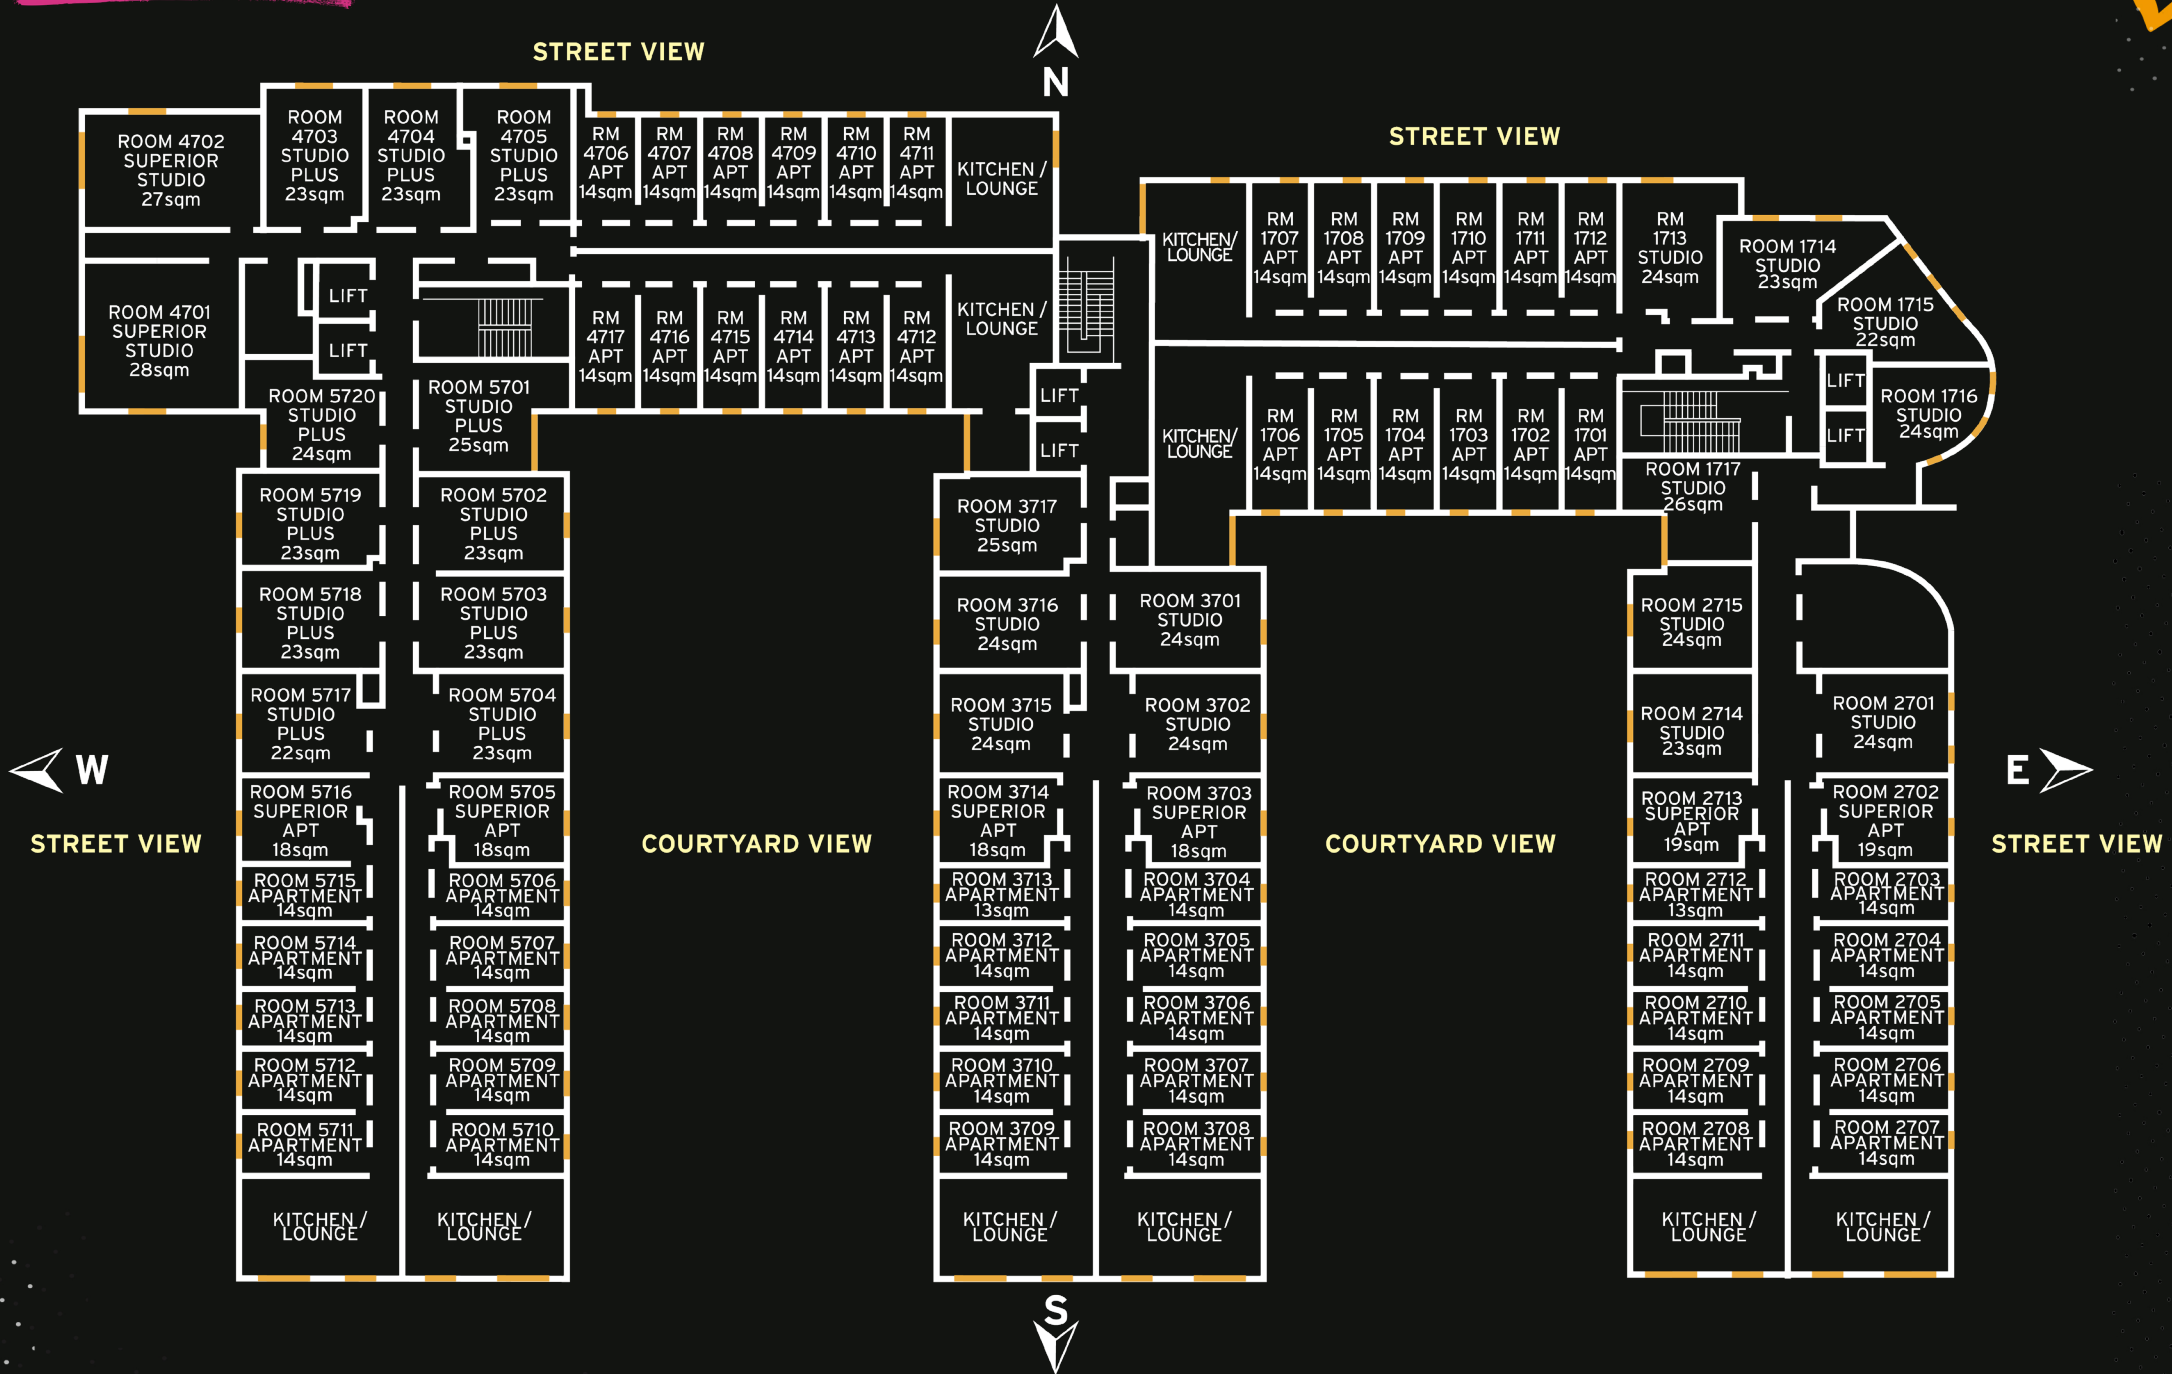

FLOOR

PLANS

TRUE LIVERPOOL

TABLE OF CONTENT

FLOOR PLANS

PAGE

Lower Ground floor	4
Ground floor	5
Level 1	6
Level 2	7
Level 3	8
Level 4	9
Level 5	10
Level 6	11
Level 7	12
Level 8	13
Level 9	14
Level 10	15
Level 11	16
Level 12	17
Level 13	18

FLOOR PLANS

LOWER GROUND FLOOR

STREET VIEW

W
STREET VIEW

E

S

COURTYARD

GROUND FLOOR

LEVEL 1

LEVEL 3

LEVEL 5

LEVEL 6

LEVEL 7

LEVEL 8

STREET VIEW

COURTYARD VIEW

STREET VIEW

COURTYARD VIEW

STREET VIEW

STREET VIEW

LEVEL 10

LEVEL 11

KEY:

Restricted views as smaller windows