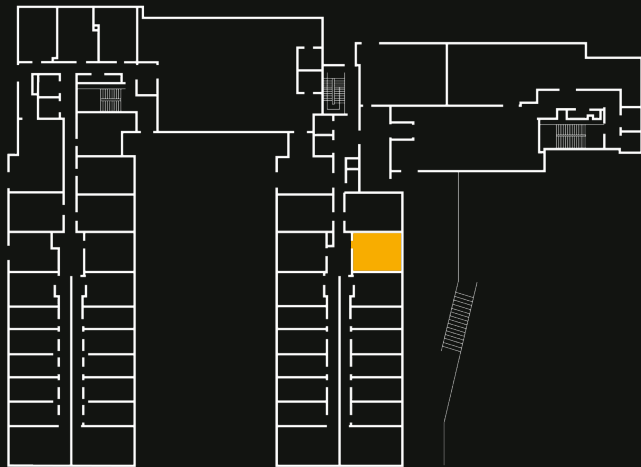

LEVEL GF, 2-9

LEVEL 1

true SKY STUDIO

Studio size
23-26m²

LEVEL 9-10

LEVEL 11

LEVEL 12

true SKY
STUDIO PLUS

Studio size
22-24m²

LEVEL 10

LEVEL 11

true SUPERIOR STUDIO

Studio size
27-30m²

LEVEL 1

LEVEL 2-10

LEVEL 11

true ACCESSIBLE STUDIO

Studio size
23m²

LEVEL LG

LEVEL 1