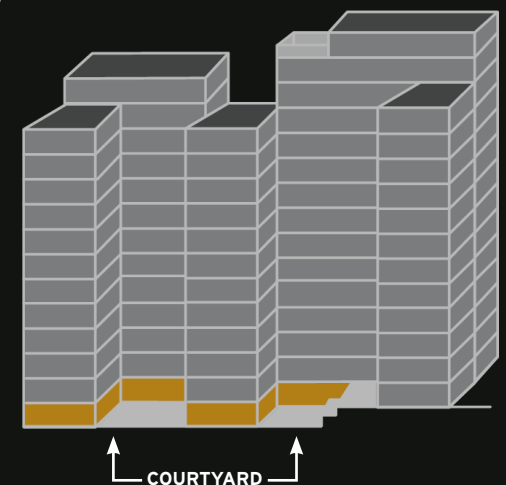

FLOOR

PLANS

TRUE LIVERPOOL

TABLE OF CONTENT

FLOOR PLANS

PAGE

Lower Ground floor	4
Ground floor	5
Level 1	6
Level 2	7
Level 3	8
Level 4	9
Level 5	10
Level 6	11
Level 7	12
Level 8	13
Level 9	14
Level 10	15
Level 11	16
Level 12	17
Level 13	18

FLOOR PLANS

LOWER GROUND FLOOR

STREET VIEW

W
STREET VIEW

E

S

COURTYARD

GROUND FLOOR

LEVEL 1

LEVEL 3

LEVEL 5

LEVEL 6

LEVEL 7

LEVEL 8

STREET VIEW

COURTYARD VIEW

STREET VIEW

COURTYARD VIEW

STREET VIEW

STREET VIEW

LEVEL 10

LEVEL 11

KEY:

Restricted views as smaller windows