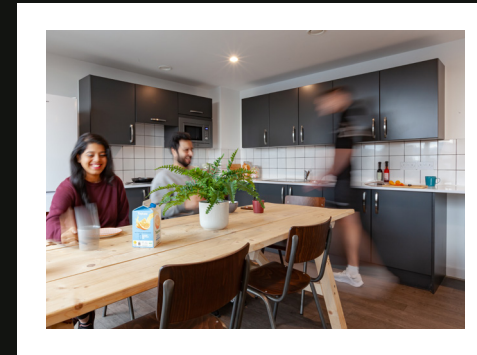

LEVEL LG

LEVEL 1

true SUPERIOR APARTMENT

Apartment size
18-19m²

LEVEL G-1

LEVEL 2-10

STUDIOS

true STUDIO