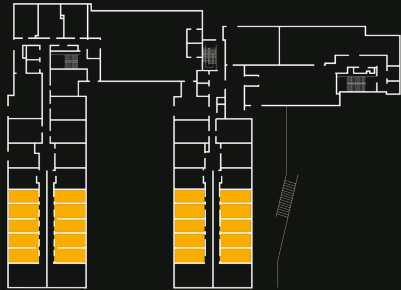

STREET VIEW

COURTYARD VIEW

STREET VIEW

STREET VIEW

LEVEL 10

LEVEL 11

KEY:

Restricted views as smaller windows

CITY VIEW

LEVEL 12

CITY VIEW

CITY VIEW

CITY VIEW

LEVEL 13

APARTMENTS

true APARTMENT

Apartment size
13-14m²

LEVEL LG

LEVEL G

LEVEL 1-10

LEVEL 11

LEVEL 12

true ACCESSIBLE APARTMENT

Apartment size
14-18m²

LEVEL LG

LEVEL 1

true SUPERIOR APARTMENT

Apartment size
18-19m²

LEVEL G-1

LEVEL 2-10

STUDIOS

true STUDIO