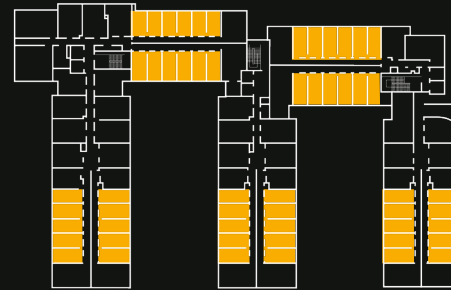

CITY VIEW

LEVEL 12

CITY VIEW

CITY VIEW

CITY VIEW

LEVEL 13

APARTMENTS

true APARTMENT

Apartment size
13-14m²

LEVEL LG

LEVEL G

LEVEL 1-10

LEVEL 11

LEVEL 12

true ACCESSIBLE APARTMENT

Apartment size
14-18m²

LEVEL LG

LEVEL 1

true SUPERIOR APARTMENT

Apartment size
18-19m²

LEVEL G-1

LEVEL 2-10

STUDIOS

true STUDIO

Studio size
22-26m²

LEVEL LG

LEVEL G

LEVEL 1

LEVEL 2-8

true STUDIO PLUS

Studio size
21-26m²

LEVEL LG