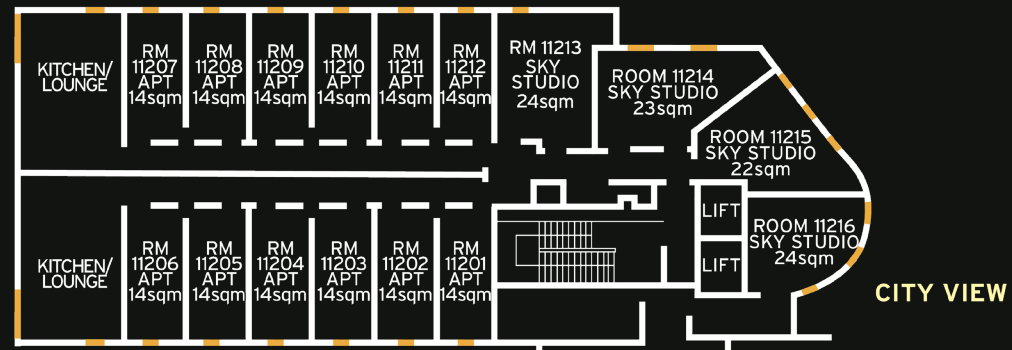

STREET VIEW

COURTYARD VIEW

STREET VIEW

STREET VIEW

LEVEL 10

LEVEL 11

KEY:

Restricted views as smaller windows

CITY VIEW

LEVEL 12

CITY VIEW

CITY VIEW

CITY VIEW

LEVEL 13

APARTMENTS

true APARTMENT

Apartment size
13-14m²

LEVEL LG

LEVEL G

LEVEL 1-10

LEVEL 11

LEVEL 12

true ACCESSIBLE APARTMENT

Apartment size
14-18m²

LEVEL LG

LEVEL 1

true SUPERIOR APARTMENT

Apartment size
18-19m²

LEVEL G-1

LEVEL 2-10

STUDIOS

true STUDIO