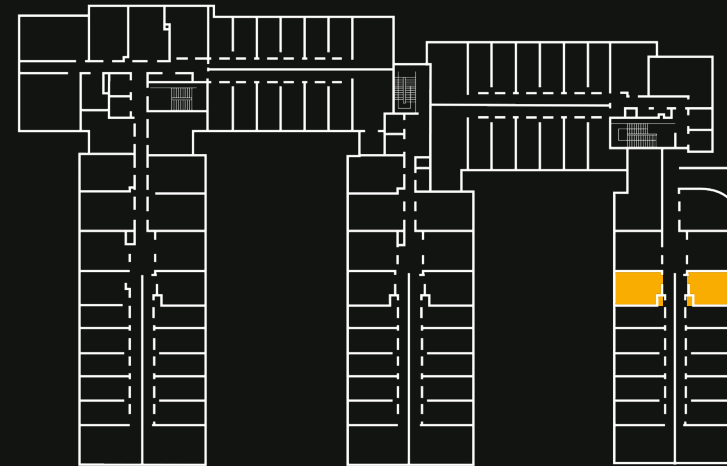

CITY VIEW

LEVEL 12

CITY VIEW

CITY VIEW

CITY VIEW

LEVEL 13

APARTMENTS

true APARTMENT

Apartment size
13-14m²

LEVEL LG

LEVEL G

LEVEL 1-10

LEVEL 11

LEVEL 12

true ACCESSIBLE APARTMENT

Apartment size
14-18m²

LEVEL LG

LEVEL 1

true SUPERIOR APARTMENT

Apartment size
18-19m²

LEVEL G-1

LEVEL 2-10

STUDIOS

true STUDIO

Studio size
22-26m²

LEVEL LG

LEVEL G

LEVEL 1

LEVEL 2-8

true STUDIO PLUS

Studio size
21-26m²

LEVEL LG