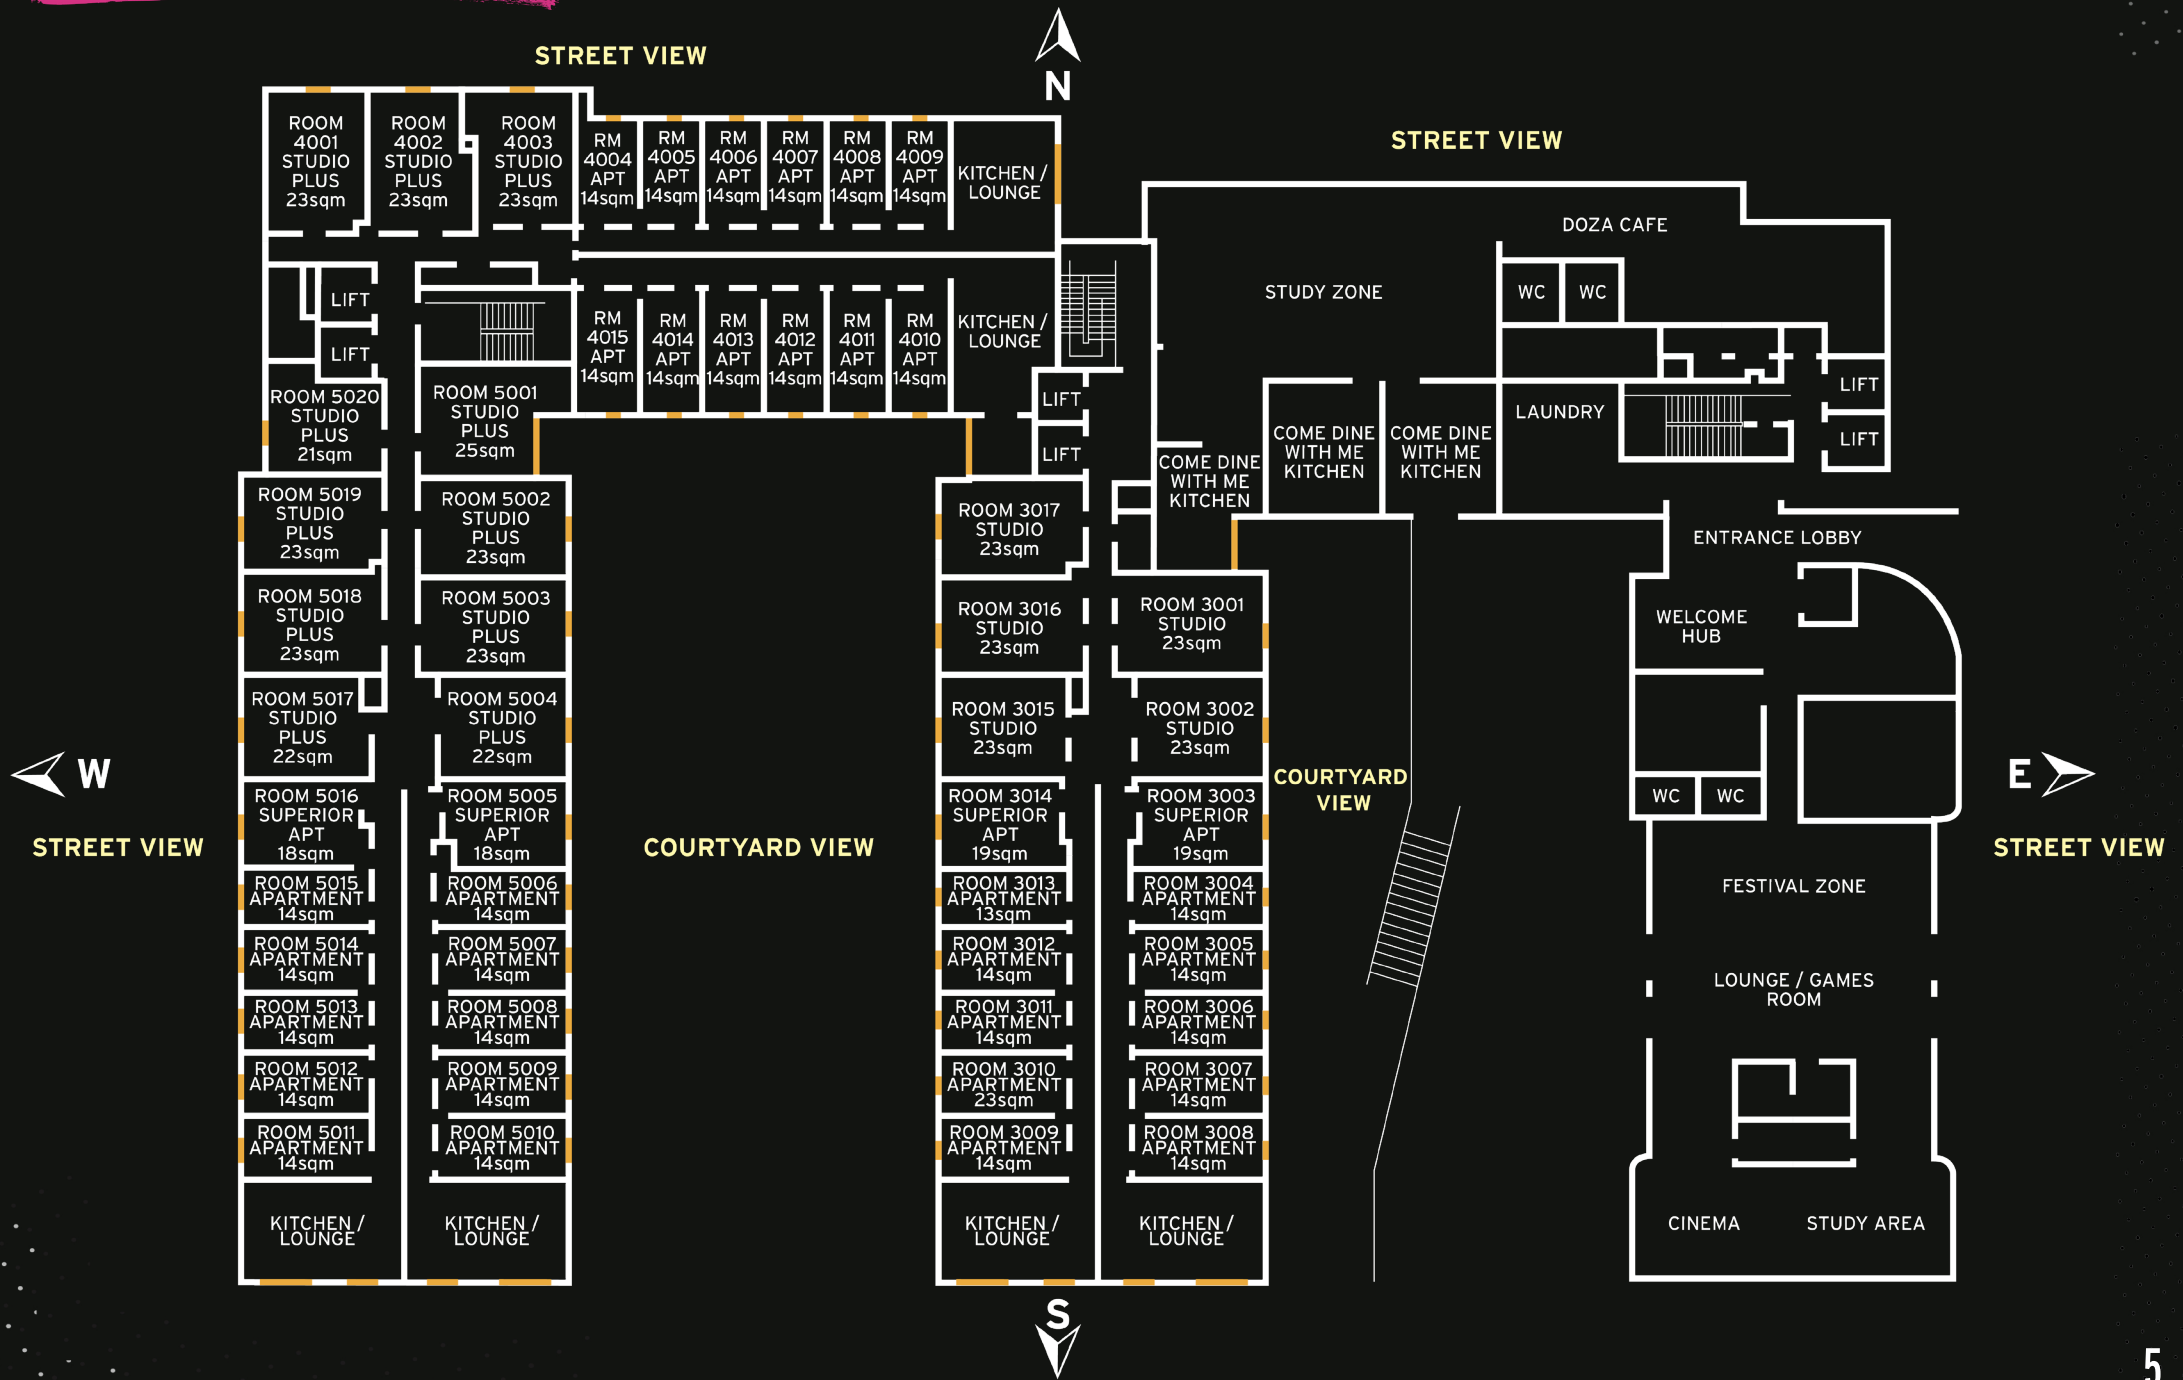

FLOOR

PLANS

TRUE LIVERPOOL

TABLE OF CONTENT

FLOOR PLANS

PAGE

Lower Ground floor	4
Ground floor	5
Level 1	6
Level 2	7
Level 3	8
Level 4	9
Level 5	10
Level 6	11
Level 7	12
Level 8	13
Level 9	14
Level 10	15
Level 11	16
Level 12	17
Level 13	18

FLOOR PLANS

LOWER GROUND FLOOR

STREET VIEW

W
STREET VIEW

E

S

COURTYARD

GROUND FLOOR

LEVEL 1

LEVEL 3

LEVEL 5

LEVEL 6

LEVEL 7

LEVEL 8

STREET VIEW

COURTYARD VIEW

STREET VIEW

COURTYARD VIEW

STREET VIEW

STREET VIEW

LEVEL 10

LEVEL 11

KEY:

Restricted views as smaller windows