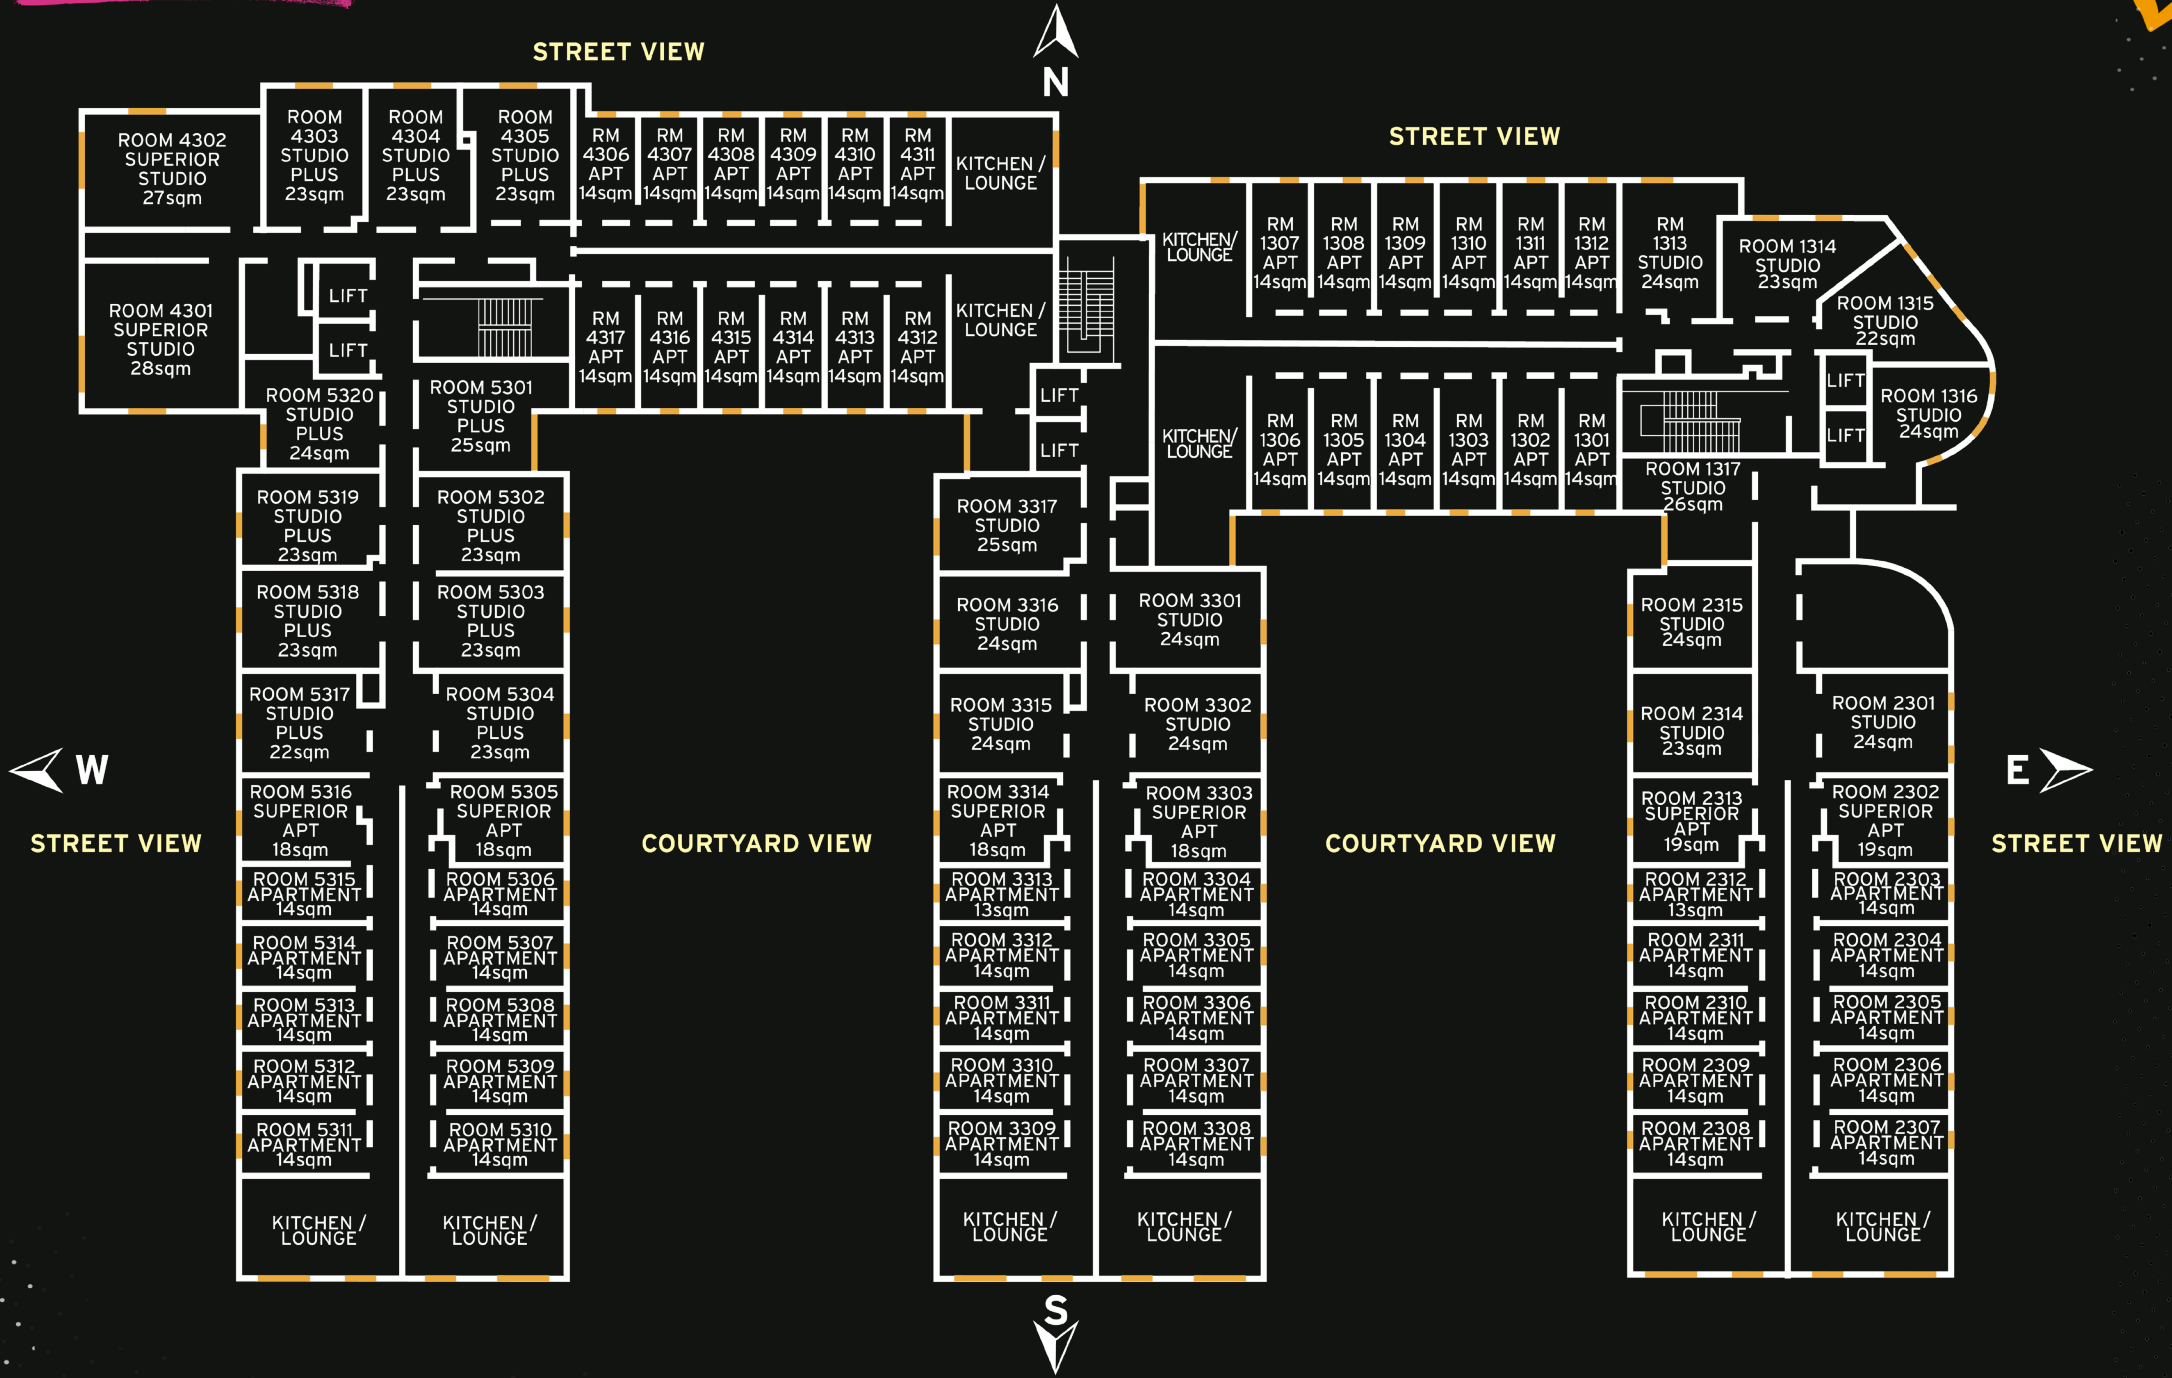

FLOOR

PLANS

TRUE LIVERPOOL

TABLE OF CONTENT

FLOOR PLANS

PAGE

Lower Ground floor	4
Ground floor	5
Level 1	6
Level 2	7
Level 3	8
Level 4	9
Level 5	10
Level 6	11
Level 7	12
Level 8	13
Level 9	14
Level 10	15
Level 11	16
Level 12	17
Level 13	18

FLOOR PLANS

LOWER GROUND FLOOR

STREET VIEW

W
STREET VIEW

E

S

COURTYARD

GROUND FLOOR

LEVEL 1

LEVEL 3

LEVEL 5

LEVEL 6

LEVEL 7

LEVEL 8

STREET VIEW

COURTYARD VIEW

STREET VIEW

COURTYARD VIEW

STREET VIEW

STREET VIEW

LEVEL 10

LEVEL 11

KEY:

Restricted views as smaller windows