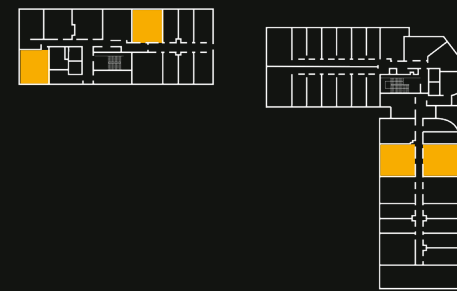

Studio size
22-24m²

LEVEL 10

LEVEL 11

true SUPERIOR STUDIO

Studio size
27-30m²

LEVEL 1

LEVEL 2-10

LEVEL 11