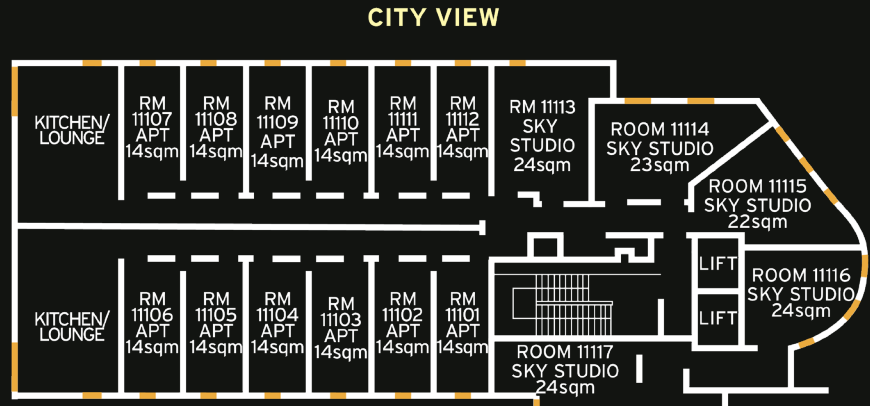

LEVEL 1

LEVEL 3

LEVEL 5

LEVEL 6

LEVEL 7

LEVEL 8

STREET VIEW

COURTYARD VIEW

STREET VIEW

COURTYARD VIEW

STREET VIEW

STREET VIEW

LEVEL 10

LEVEL 11

KEY:

Restricted views as smaller windows

CITY VIEW

LEVEL 12

CITY VIEW

CITY VIEW

CITY VIEW

LEVEL 13

APARTMENTS

true APARTMENT

Apartment size
13-14m²

LEVEL LG

LEVEL G

LEVEL 1-10

LEVEL 11

LEVEL 12

true ACCESSIBLE APARTMENT

Apartment size
14-18m²