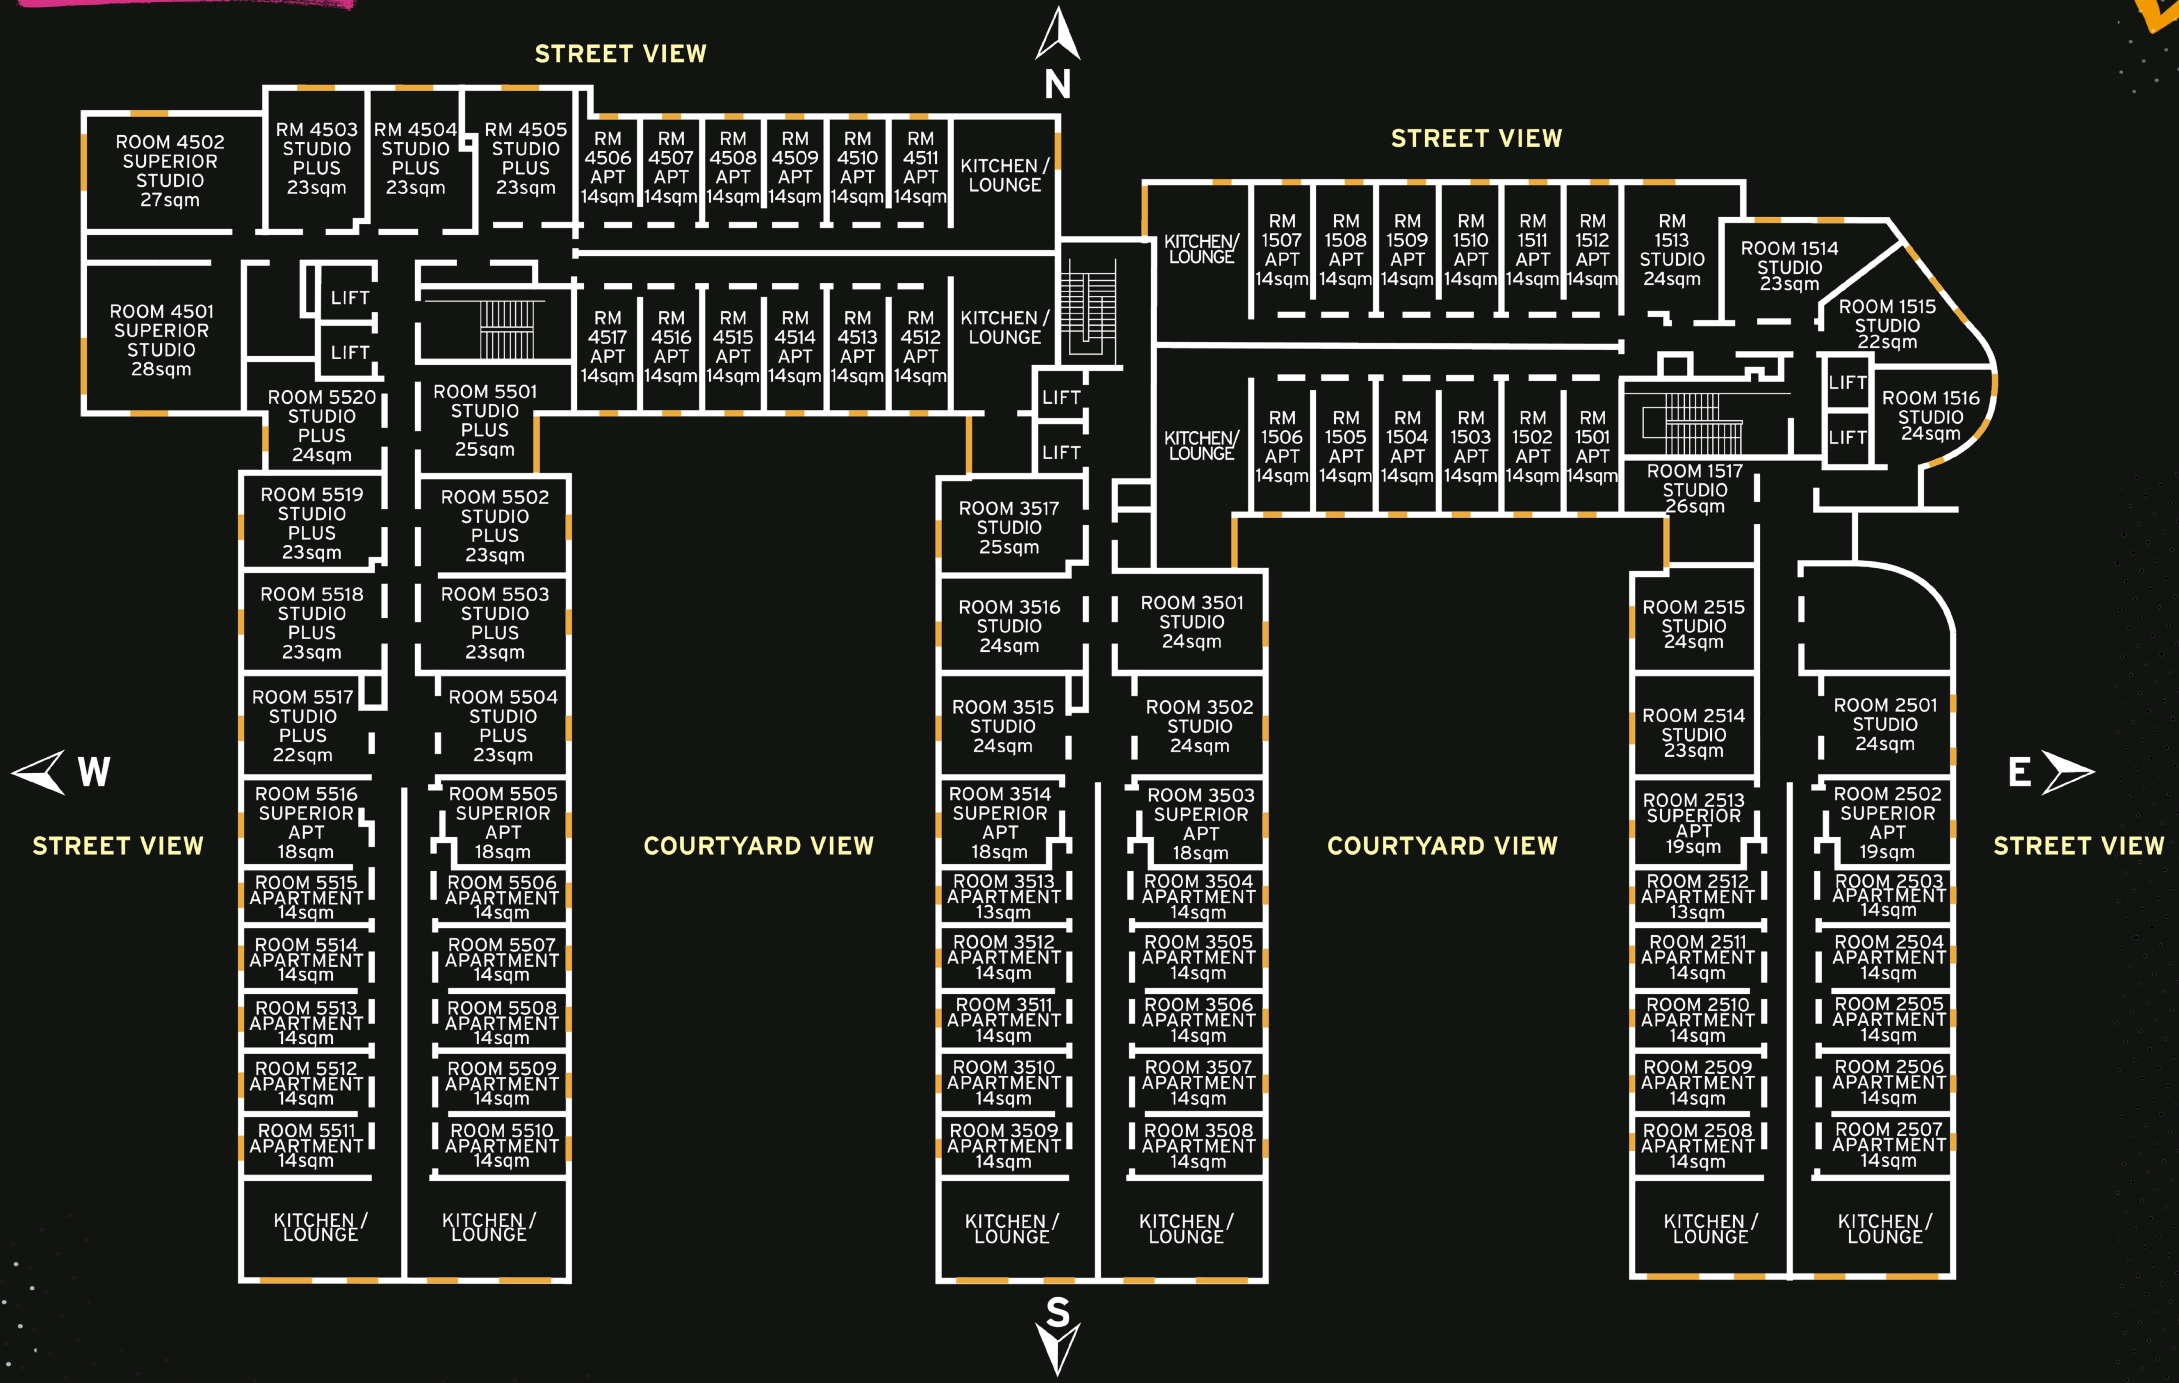

FLOOR

PLANS

TRUE LIVERPOOL

TABLE OF CONTENT

FLOOR PLANS

PAGE

Lower Ground floor	4
Ground floor	5
Level 1	6
Level 2	7
Level 3	8
Level 4	9
Level 5	10
Level 6	11
Level 7	12
Level 8	13
Level 9	14
Level 10	15
Level 11	16
Level 12	17
Level 13	18

FLOOR PLANS

LOWER GROUND FLOOR

STREET VIEW

W
STREET VIEW

E

S

COURTYARD

GROUND FLOOR

LEVEL 1

LEVEL 3

LEVEL 5

LEVEL 6

LEVEL 7

LEVEL 8

STREET VIEW

COURTYARD VIEW

STREET VIEW

COURTYARD VIEW

STREET VIEW

STREET VIEW

LEVEL 10

LEVEL 11

KEY:

Restricted views as smaller windows