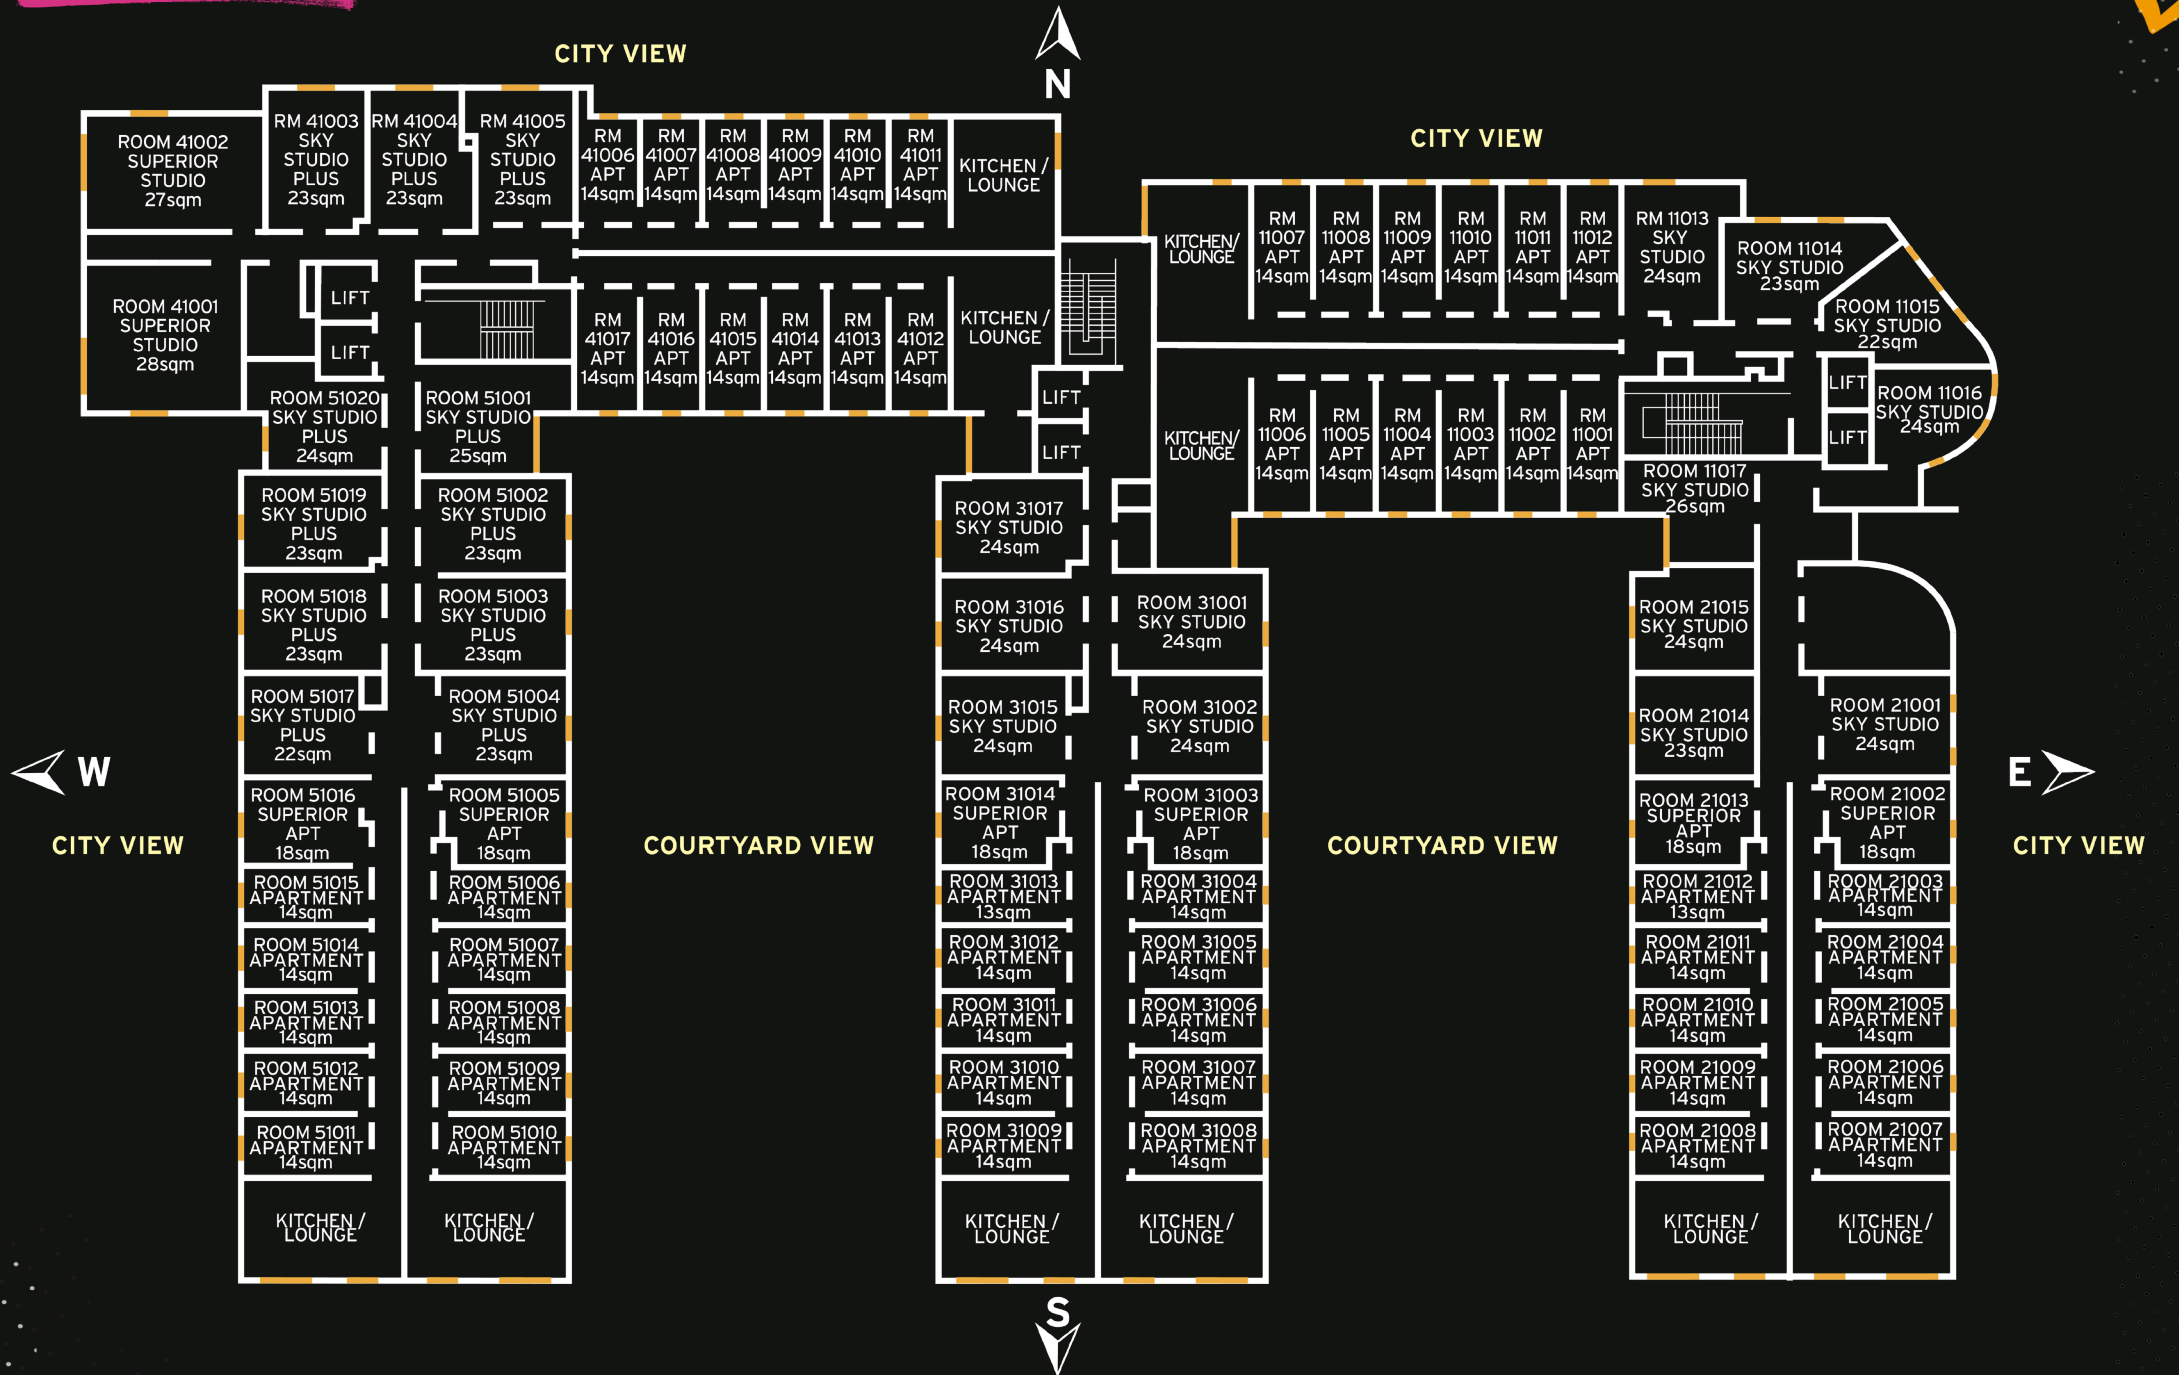

FLOOR

PLANS

TRUE LIVERPOOL

TABLE OF CONTENT

FLOOR PLANS

PAGE

Lower Ground floor	4
Ground floor	5
Level 1	6
Level 2	7
Level 3	8
Level 4	9
Level 5	10
Level 6	11
Level 7	12
Level 8	13
Level 9	14
Level 10	15
Level 11	16
Level 12	17
Level 13	18

FLOOR PLANS

LOWER GROUND FLOOR

STREET VIEW

W
STREET VIEW

E

S

COURTYARD

GROUND FLOOR

LEVEL 1

LEVEL 3

LEVEL 5

LEVEL 6

LEVEL 7

LEVEL 8

STREET VIEW

COURTYARD VIEW

STREET VIEW

COURTYARD VIEW

STREET VIEW

STREET VIEW

LEVEL 10

LEVEL 11

KEY:

Restricted views as smaller windows