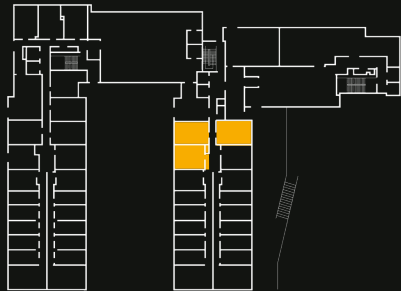

Apartment size
13-14m²

LEVEL LG

LEVEL G

LEVEL 1-10

LEVEL 11

LEVEL 12

true ACCESSIBLE APARTMENT

Apartment size
14-18m²

LEVEL LG

LEVEL 1

true SUPERIOR APARTMENT

Apartment size
18-19m²

LEVEL G-1

LEVEL 2-10

STUDIOS

true STUDIO

Studio size
22-26m²

LEVEL LG

LEVEL G

LEVEL 1

LEVEL 2-8

true STUDIO PLUS

Studio size
21-26m²

LEVEL LG

LEVEL GF, 2-9

LEVEL 1

true SKY STUDIO

Studio size
23-26m²

LEVEL 9-10

LEVEL 11

LEVEL 12

true SKY
STUDIO PLUS