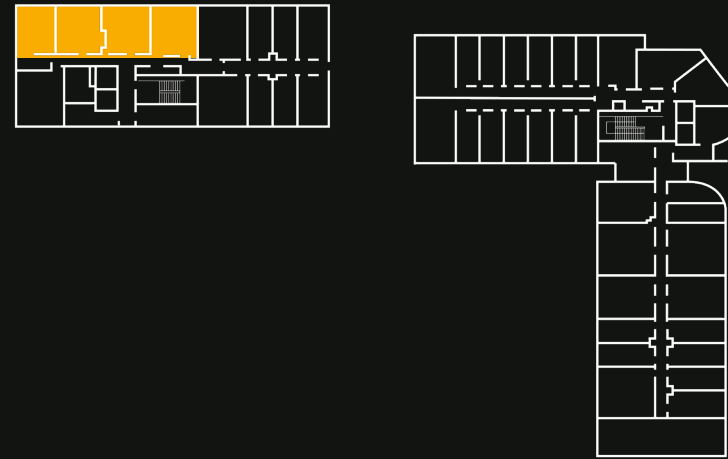

LEVEL GF, 2-9

LEVEL 1

true SKY STUDIO

Studio size
23-26m²

LEVEL 9-10

LEVEL 11

LEVEL 12

true SKY
STUDIO PLUS

Studio size
22-24m²

LEVEL 10

LEVEL 11

true SUPERIOR STUDIO

Studio size
27-30m²

LEVEL 1

LEVEL 2-10

LEVEL 11