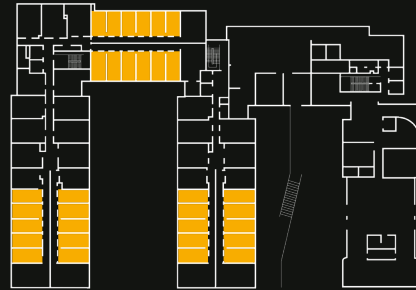

STREET VIEW

COURTYARD VIEW

STREET VIEW

STREET VIEW

LEVEL 10

LEVEL 11

KEY:

Restricted views as smaller windows

CITY VIEW

LEVEL 12

CITY VIEW

CITY VIEW

CITY VIEW

LEVEL 13

APARTMENTS

true APARTMENT

Apartment size
13-14m²

LEVEL LG

LEVEL G

LEVEL 1-10

LEVEL 11

LEVEL 12

true ACCESSIBLE APARTMENT

Apartment size
14-18m²

LEVEL LG

LEVEL 1

true SUPERIOR APARTMENT

Apartment size
18-19m²

LEVEL G-1

LEVEL 2-10

STUDIOS

true STUDIO