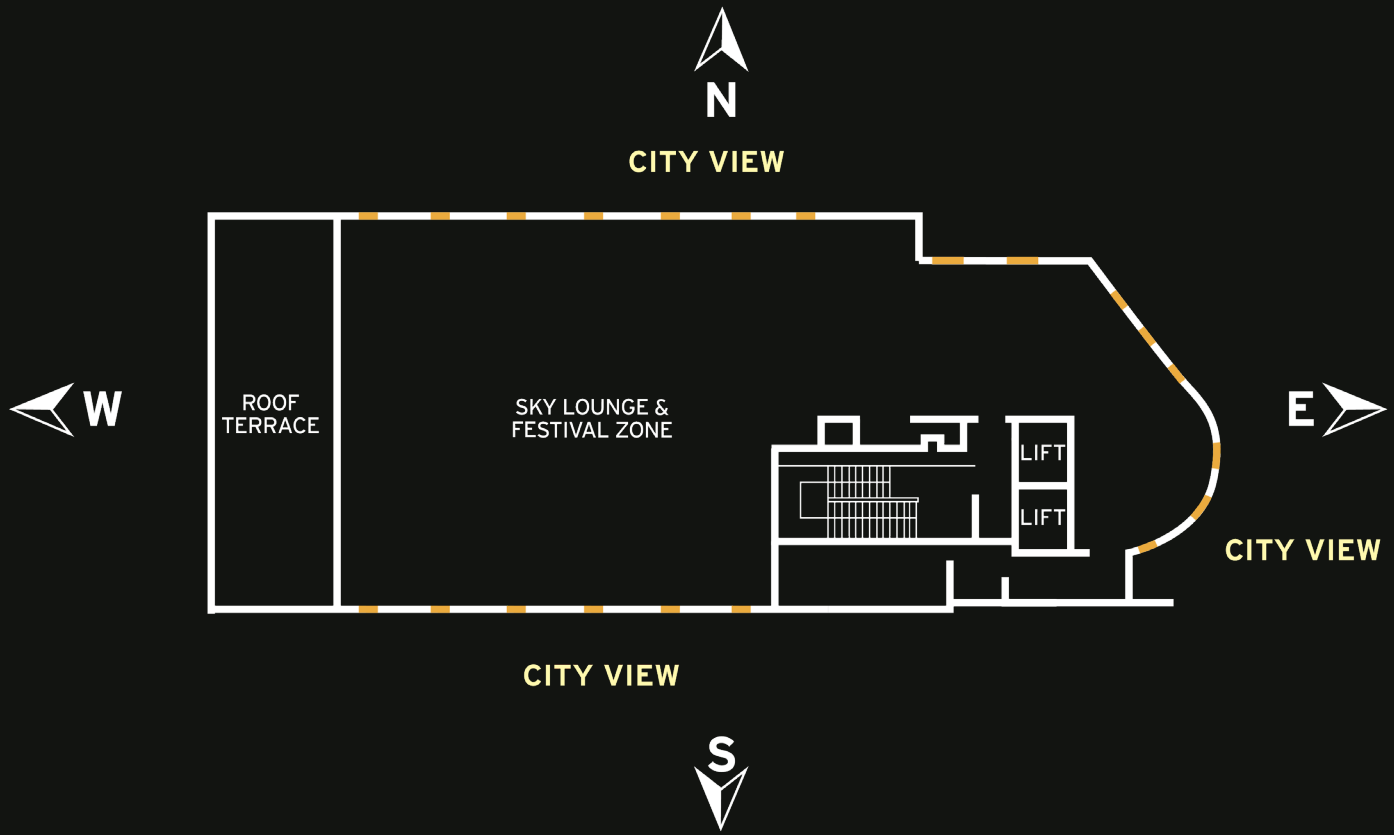

STREET VIEW

COURTYARD VIEW

STREET VIEW

STREET VIEW

LEVEL 10

LEVEL 11

KEY:

Restricted views as smaller windows

CITY VIEW

LEVEL 12

CITY VIEW

CITY VIEW

CITY VIEW

LEVEL 13

APARTMENTS

true APARTMENT

Apartment size
13-14m²

LEVEL LG

LEVEL G

LEVEL 1-10

LEVEL 11

LEVEL 12

true ACCESSIBLE APARTMENT

Apartment size
14-18m²

Studio size
22-26m²

LEVEL LG

LEVEL G

LEVEL 1

LEVEL 2-8

true STUDIO PLUS

Studio size
21-26m²

LEVEL LG