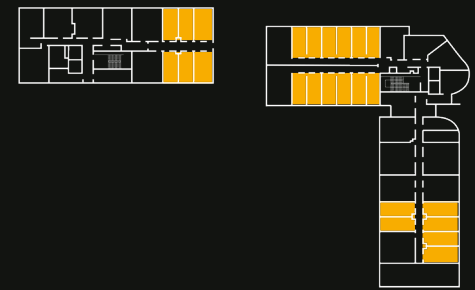

FLOOR PLANS

LOWER GROUND FLOOR

STREET VIEW

W
STREET VIEW

E

S

COURTYARD

GROUND FLOOR

CITY VIEW

LEVEL 12

CITY VIEW

CITY VIEW

CITY VIEW

LEVEL 13

APARTMENTS

true APARTMENT

Apartment size
13-14m²

LEVEL LG

LEVEL G

LEVEL 1-10

LEVEL 11

LEVEL 12

true ACCESSIBLE APARTMENT

Apartment size
14-18m²

LEVEL LG

LEVEL 1

true SUPERIOR APARTMENT

Apartment size
18-19m²

LEVEL G-1

LEVEL 2-10

STUDIOS

true STUDIO